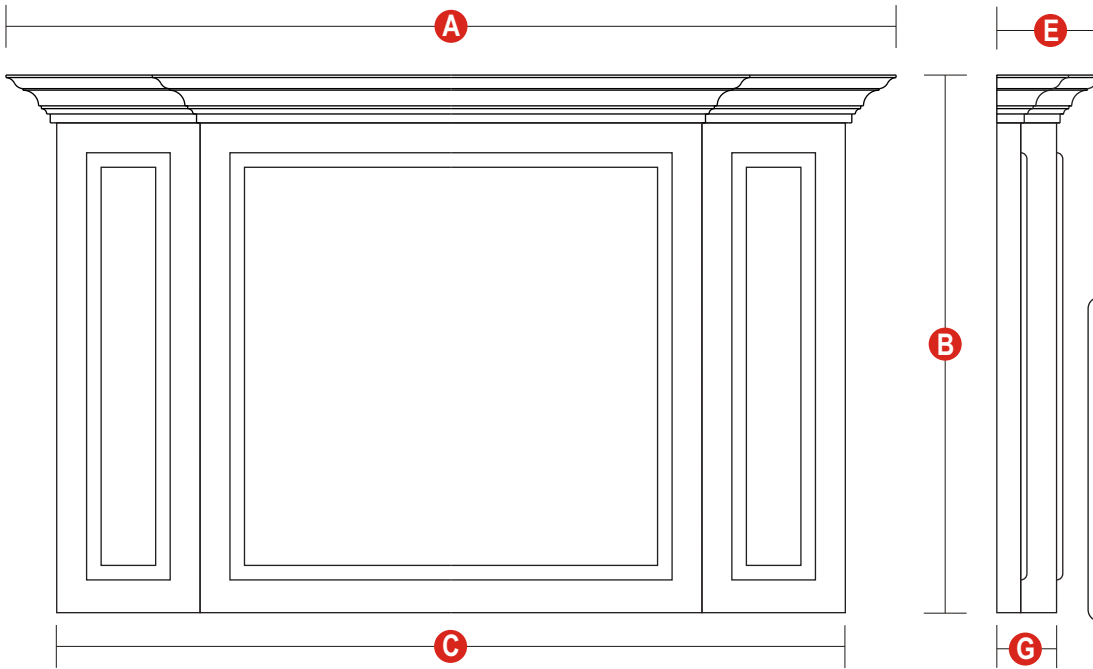

Monarch Uppermantel

DRACME
CAST STONE FIREPLACE SURROUNDS

Toll Free 877-990-8635
sales@dracme.com
www.dracme.com