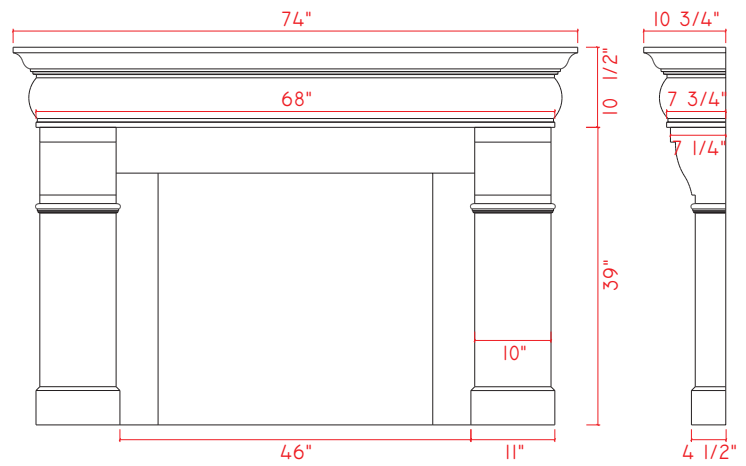

3048.450

DRACME
CAST STONE FIREPLACE SURROUNDS

Phone 1 877 990 8635
Fax 1 877 990 8636
sales@dracme.com
www.dracme.com