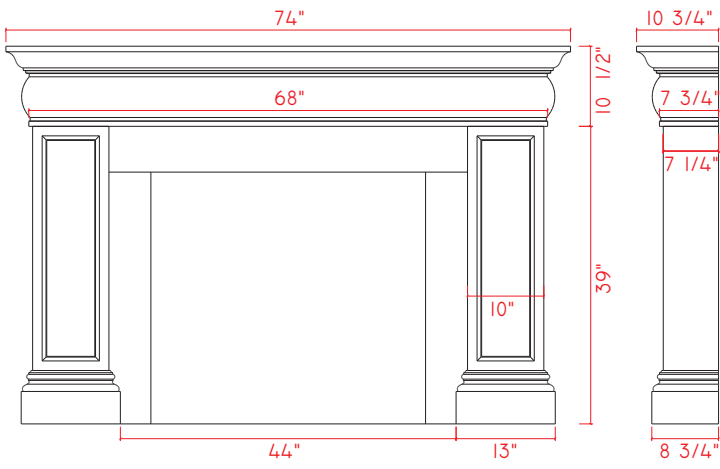

3044.410

3044.420

3044.430

3044.450

3044.470

3044.480

DRACME
CAST STONE FIREPLACE SURROUNDS

Phone 1 877 990 8635
Fax 1 877 990 8636
sales@dracme.com
www.dracme.com