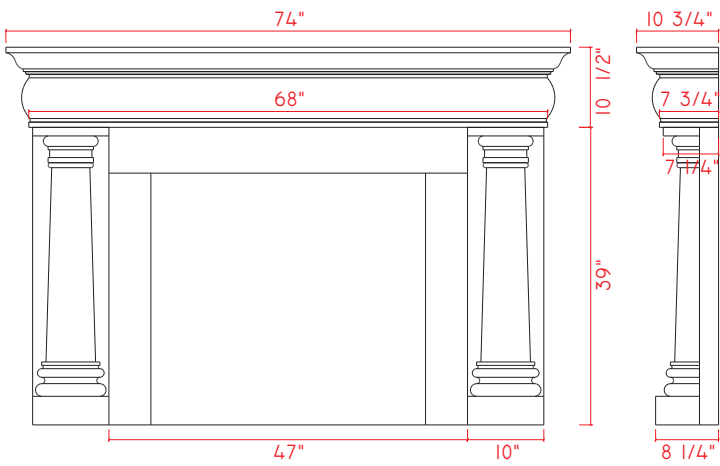

3048.430

DRACME
CAST STONE FIREPLACE SURROUNDS

Phone 1 877 990 8635
Fax 1 877 990 8636
sales@dracme.com
www.dracme.com