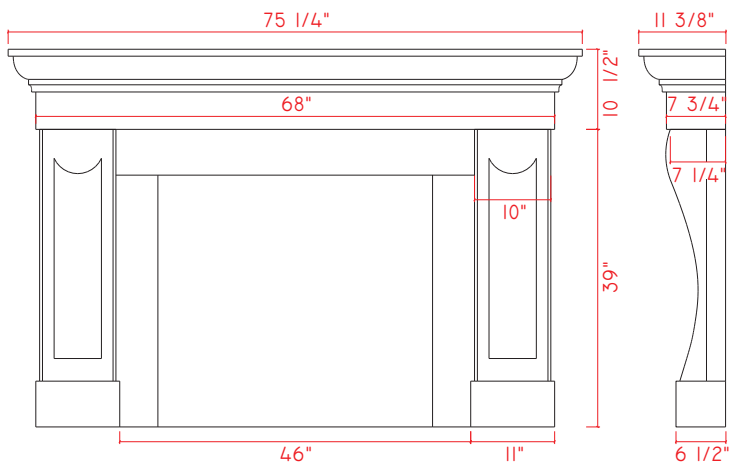

3044.410

3044.420

3044.430

3044.450

3044.470

3044.480

DRACME
CAST STONE FIREPLACE SURROUNDS

Phone 1 877 990 8635
Fax 1 877 990 8636
sales@dracme.com
www.dracme.com