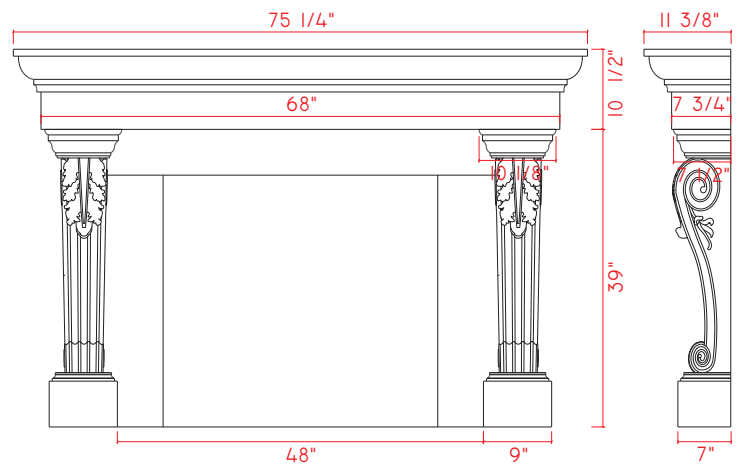

3044.410

3044.420

3044.430

3044.450

3044.470

3044.480

DRACME
CAST STONE FIREPLACE SURROUNDS

Phone 1 877 990 8635
Fax 1 877 990 8636
sales@dracme.com
www.dracme.com