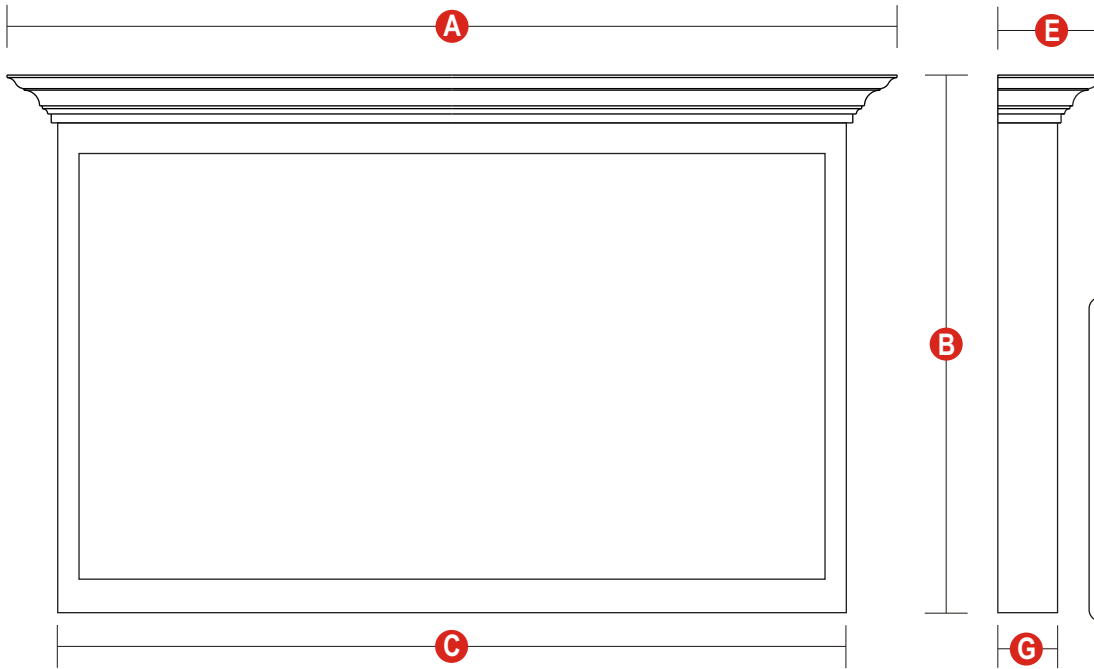

Estate Uppermantel

DRACME
CAST STONE FIREPLACE SURROUNDS

Toll Free 877-990-8635
sales@dracme.com
www.dracme.com