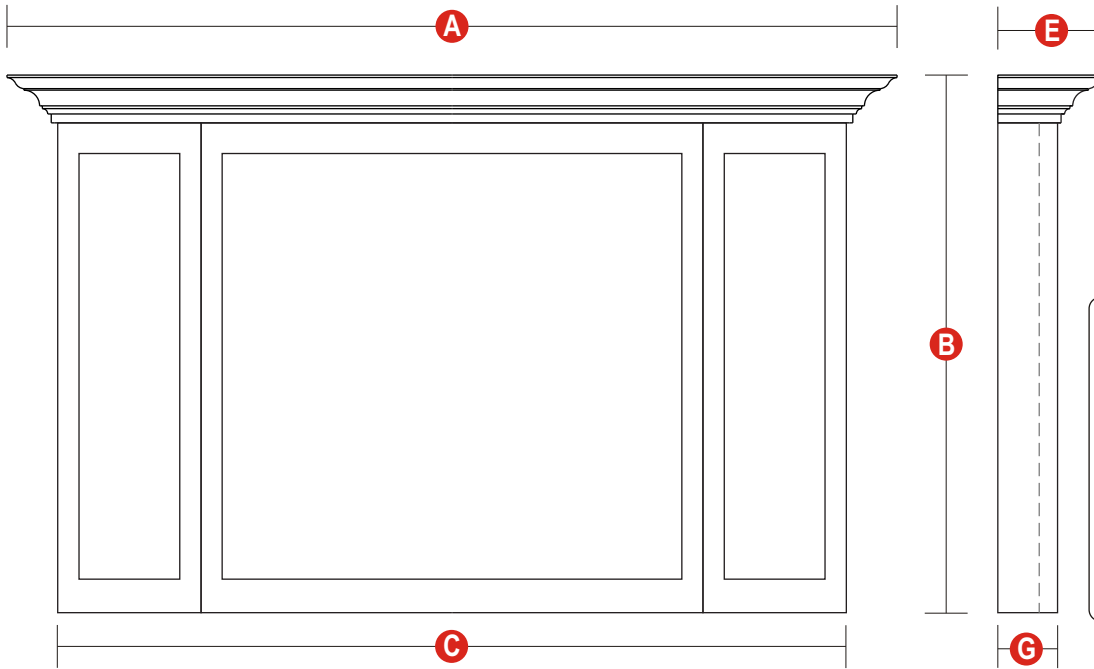

Elite Uppermantel

DRACME
CAST STONE FIREPLACE SURROUNDS

Toll Free 877-990-8635
sales@dracme.com
www.dracme.com