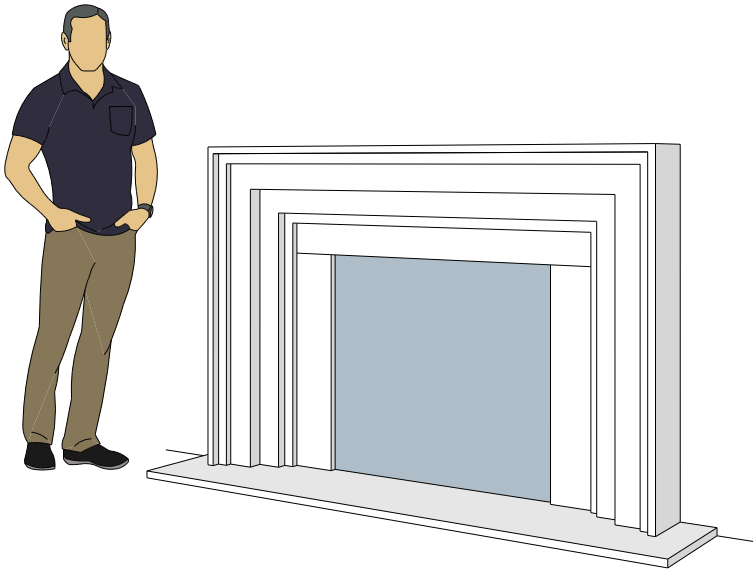

Picture Frame Surrounds

4116.8

4116.11

4116.14

For reference:
Hearth: 1" Thick 80"W x 16"D
Fireplace: 35 1/2"W x 32 1/2"H
Mantel opening: 48"W x 36"H

Picture Frame Surrounds

4122.16

4123.10

4121.12

For reference:
 Hearth: 1" Thick 80"W x 16"D
 Fireplace: 35 1/2"W x 32 1/2"H
 Mantel opening: 48"W x 36"H

Picture Frame Surrounds

4125.8

4125.15

4130.8

For reference:
 Hearth: 1" Thick 80"W x 16"D
 Fireplace: 35 1/2"W x 32 1/2"H
 Mantel opening: 48"W x 36"H

Picture Frame Surrounds

4131.11

4127.6

4127.9

For reference:
 Hearth: 1" Thick 80"W x 16"D
 Fireplace: 35 1/2"W x 32 1/2"H
 Mantel opening: 48"W x 36"H

Picture Frame Surrounds

4140.C

4141.C