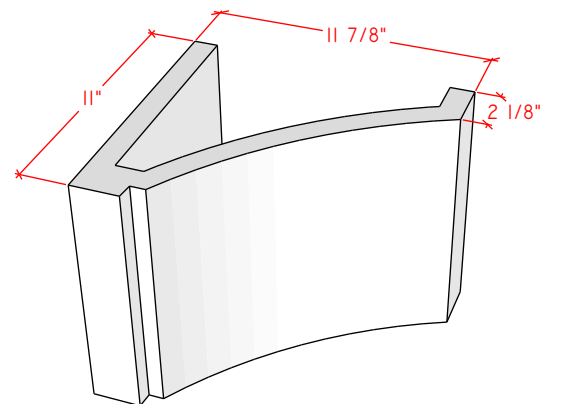

4113.10

For reference:
Hearth: 1" Thick 80"W x 16"D
Fireplace: 35 1/2"W x 32 1/2"H
Mantel opening: 48"W x 36"H

Picture Frame Surrounds

4115.7

4115.11

4119.10

For reference:
 Hearth: 1" Thick 80"W x 16"D
 Fireplace: 35 1/2"W x 32 1/2"H
 Mantel opening: 48"W x 36"H

Picture Frame Surrounds

4116.8

4116.11

4116.14

For reference:
Hearth: 1" Thick 80"W x 16"D
Fireplace: 35 1/2"W x 32 1/2"H
Mantel opening: 48"W x 36"H

Picture Frame Surrounds

4122.16

4123.10

4121.12

For reference:
 Hearth: 1" Thick 80"W x 16"D
 Fireplace: 35 1/2"W x 32 1/2"H
 Mantel opening: 48"W x 36"H

Picture Frame Surrounds

4125.8

4125.15

4130.8

For reference:
 Hearth: 1" Thick 80"W x 16"D
 Fireplace: 35 1/2"W x 32 1/2"H
 Mantel opening: 48"W x 36"H

Picture Frame Surrounds

4131.11

4127.6

4127.9

For reference:
 Hearth: 1" Thick 80"W x 16"D
 Fireplace: 35 1/2"W x 32 1/2"H
 Mantel opening: 48"W x 36"H

Picture Frame Surrounds

4140.C

4141.C