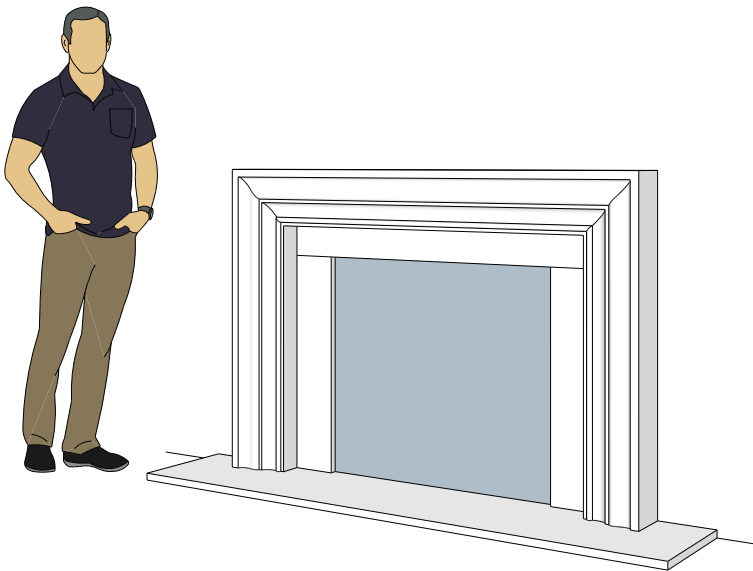

Picture Frame Surrounds

4112.8

4114.10

4124.10

For reference:
Hearth: 1" Thick 80"W x 16"D
Fireplace: 35 1/2"W x 32 1/2"H
Mantel opening: 48"W x 36"H

Picture Frame Surrounds

4113.6

4113.8

4113.10

For reference:
Hearth: 1" Thick 80"W x 16"D
Fireplace: 35 1/2"W x 32 1/2"H
Mantel opening: 48"W x 36"H

Picture Frame Surrounds

4115.7

4115.11

4119.10

For reference:
 Hearth: 1" Thick 80"W x 16"D
 Fireplace: 35 1/2"W x 32 1/2"H
 Mantel opening: 48"W x 36"H

Picture Frame Surrounds

4116.8

4116.11

4116.14

For reference:
Hearth: 1" Thick 80"W x 16"D
Fireplace: 35 1/2"W x 32 1/2"H
Mantel opening: 48"W x 36"H

Picture Frame Surrounds

4122.16

4123.10

4121.12

For reference:
 Hearth: 1" Thick 80"W x 16"D
 Fireplace: 35 1/2"W x 32 1/2"H
 Mantel opening: 48"W x 36"H

Picture Frame Surrounds

4125.8

4125.15

4130.8

For reference:
 Hearth: 1" Thick 80"W x 16"D
 Fireplace: 35 1/2"W x 32 1/2"H
 Mantel opening: 48"W x 36"H