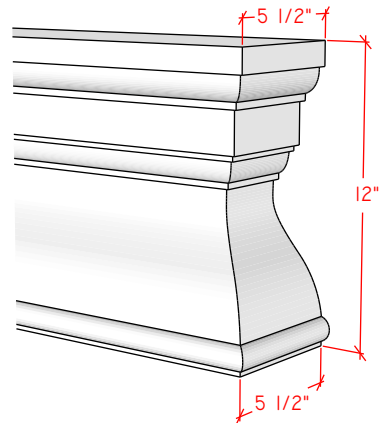

Picture Frame Surrounds

4116.8

4116.11

4116.14

For reference:
Hearth: 1" Thick 80"W x 16"D
Fireplace: 35 1/2"W x 32 1/2"H
Mantel opening: 48"W x 36"H

Picture Frame Surrounds

4122.16

4123.10

4121.12

For reference:
 Hearth: 1" Thick 80"W x 16"D
 Fireplace: 35 1/2"W x 32 1/2"H
 Mantel opening: 48"W x 36"H

Picture Frame Surrounds

4125.8

4125.15

4130.8

For reference:
 Hearth: 1" Thick 80"W x 16"D
 Fireplace: 35 1/2"W x 32 1/2"H
 Mantel opening: 48"W x 36"H

Picture Frame Surrounds

4131.11

4127.6

4127.9

For reference:
 Hearth: 1" Thick 80"W x 16"D
 Fireplace: 35 1/2"W x 32 1/2"H
 Mantel opening: 48"W x 36"H

Picture Frame Surrounds

4140.C

4141.C

4142.C

For reference:
 Hearth: 1" Thick 80"W x 16"D
 Fireplace: 35 1/2"W x 32 1/2"H
 Mantel opening: 48"W x 36"H
 Profile: 11"

Picture Frame Surrounds

4143.C

Shelves

S9

S12

For reference:
Hearth: 1" Thick 80"W x 16"D
Fireplace: 35 1/2"W x 32 1/2"H
Mantel opening: 48"W x 36"H