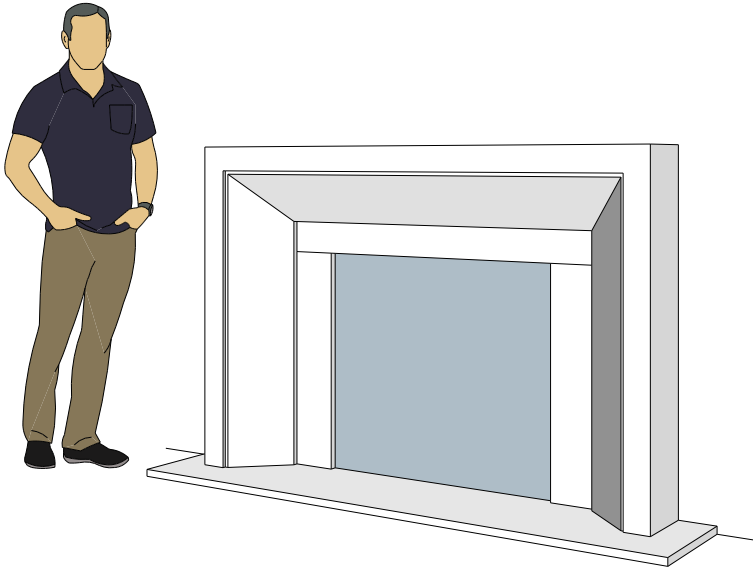

Picture Frame Surrounds

4131.11

4127.6

4127.9

For reference:
 Hearth: 1" Thick 80"W x 16"D
 Fireplace: 35 1/2"W x 32 1/2"H
 Mantel opening: 48"W x 36"H

Picture Frame Surrounds

4140.C

4141.C

4142.C

For reference:
 Hearth: 1" Thick 80"W x 16"D
 Fireplace: 35 1/2"W x 32 1/2"H
 Mantel opening: 48"W x 36"H
 Profile: 11"

Picture Frame Surrounds

4143.C

Shelves

S9

S12

For reference:
Hearth: 1" Thick 80"W x 16"D
Fireplace: 35 1/2"W x 32 1/2"H
Mantel opening: 48"W x 36"H