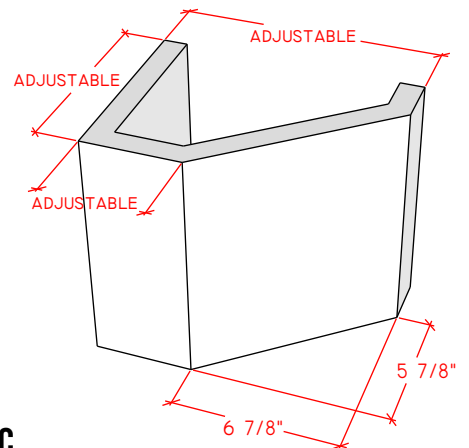

Picture Frame Surrounds

4116.8

4116.11

4116.14

For reference:
Hearth: 1" Thick 80"W x 16"D
Fireplace: 35 1/2"W x 32 1/2"H
Mantel opening: 48"W x 36"H

Picture Frame Surrounds

4122.16

4123.10

4121.12

For reference:
 Hearth: 1" Thick 80"W x 16"D
 Fireplace: 35 1/2"W x 32 1/2"H
 Mantel opening: 48"W x 36"H

Picture Frame Surrounds

4125.8

4125.15

4130.8

For reference:
 Hearth: 1" Thick 80"W x 16"D
 Fireplace: 35 1/2"W x 32 1/2"H
 Mantel opening: 48"W x 36"H

Picture Frame Surrounds

4131.11

4127.6

4127.9

For reference:
 Hearth: 1" Thick 80"W x 16"D
 Fireplace: 35 1/2"W x 32 1/2"H
 Mantel opening: 48"W x 36"H

Picture Frame Surrounds

4140.C

4141.C

4142.C

For reference:
 Hearth: 1" Thick 80"W x 16"D
 Fireplace: 35 1/2"W x 32 1/2"H
 Mantel opening: 48"W x 36"H
 Profile: 11"

Picture Frame Surrounds

4143.C

Shelves

S9

S12

For reference:
Hearth: 1" Thick 80"W x 16"D
Fireplace: 35 1/2"W x 32 1/2"H
Mantel opening: 48"W x 36"H