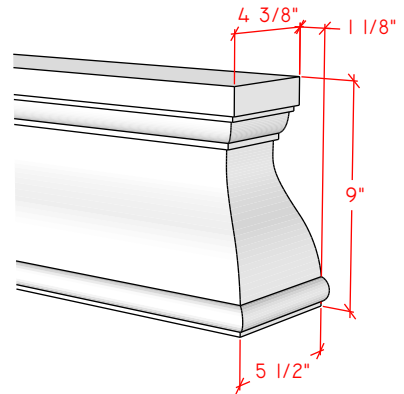

Picture Frame Surrounds

4116.8

4116.11

4116.14

For reference:
Hearth: 1" Thick 80"W x 16"D
Fireplace: 35 1/2"W x 32 1/2"H
Mantel opening: 48"W x 36"H

Picture Frame Surrounds

4122.16

4123.10

4121.12

For reference:
 Hearth: 1" Thick 80"W x 16"D
 Fireplace: 35 1/2"W x 32 1/2"H
 Mantel opening: 48"W x 36"H

Picture Frame Surrounds

4125.8

4125.15

4130.8

For reference:
 Hearth: 1" Thick 80"W x 16"D
 Fireplace: 35 1/2"W x 32 1/2"H
 Mantel opening: 48"W x 36"H

Picture Frame Surrounds

4131.11

4127.6

4127.9

For reference:
 Hearth: 1" Thick 80"W x 16"D
 Fireplace: 35 1/2"W x 32 1/2"H
 Mantel opening: 48"W x 36"H

Picture Frame Surrounds

4140.C

4141.C

4142.C

For reference:
 Hearth: 1" Thick 80"W x 16"D
 Fireplace: 35 1/2"W x 32 1/2"H
 Mantel opening: 48"W x 36"H
 Profile: 11"

Picture Frame Surrounds

4143.C

Shelves

S9

S12

For reference:
Hearth: 1" Thick 80"W x 16"D
Fireplace: 35 1/2"W x 32 1/2"H
Mantel opening: 48"W x 36"H