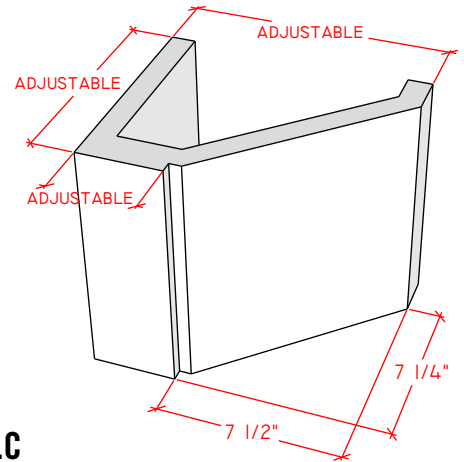

Picture Frame Surrounds

4116.8

4116.11

4116.14

For reference:
Hearth: 1" Thick 80"W x 16"D
Fireplace: 35 1/2"W x 32 1/2"H
Mantel opening: 48"W x 36"H

Picture Frame Surrounds

4122.16

4123.10

4121.12

For reference:
 Hearth: 1" Thick 80"W x 16"D
 Fireplace: 35 1/2"W x 32 1/2"H
 Mantel opening: 48"W x 36"H

Picture Frame Surrounds

4125.8

4125.15

4130.8

For reference:
 Hearth: 1" Thick 80"W x 16"D
 Fireplace: 35 1/2"W x 32 1/2"H
 Mantel opening: 48"W x 36"H

Picture Frame Surrounds

4131.11

4127.6

4127.9

For reference:
 Hearth: 1" Thick 80"W x 16"D
 Fireplace: 35 1/2"W x 32 1/2"H
 Mantel opening: 48"W x 36"H

Picture Frame Surrounds

4140.C

4141.C

4142.C

For reference:
 Hearth: 1" Thick 80"W x 16"D
 Fireplace: 35 1/2"W x 32 1/2"H
 Mantel opening: 48"W x 36"H
 Profile: 11"

Picture Frame Surrounds

4143.C

Shelves

S9

S12

For reference:
Hearth: 1" Thick 80"W x 16"D
Fireplace: 35 1/2"W x 32 1/2"H
Mantel opening: 48"W x 36"H