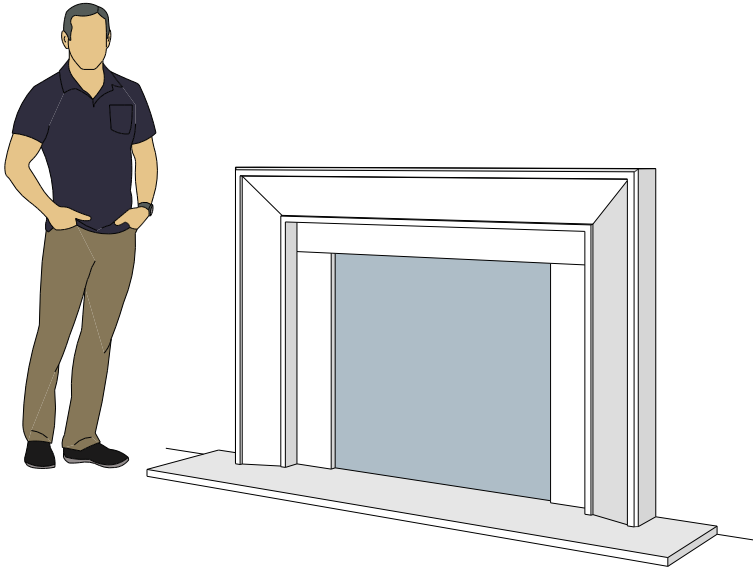

Picture Frame Surrounds

4112.8

4114.10

4124.10

For reference:
Hearth: 1" Thick 80"W x 16"D
Fireplace: 35 1/2"W x 32 1/2"H
Mantel opening: 48"W x 36"H

Picture Frame Surrounds

4113.6

4113.8

4113.10

For reference:
Hearth: 1" Thick 80"W x 16"D
Fireplace: 35 1/2"W x 32 1/2"H
Mantel opening: 48"W x 36"H

Picture Frame Surrounds

4115.7

4115.11

4119.10

For reference:
 Hearth: 1" Thick 80"W x 16"D
 Fireplace: 35 1/2"W x 32 1/2"H
 Mantel opening: 48"W x 36"H

Picture Frame Surrounds

4116.8

4116.11

4116.14

For reference:
Hearth: 1" Thick 80"W x 16"D
Fireplace: 35 1/2"W x 32 1/2"H
Mantel opening: 48"W x 36"H

Picture Frame Surrounds

4122.16

4123.10

4121.12

For reference:
 Hearth: 1" Thick 80"W x 16"D
 Fireplace: 35 1/2"W x 32 1/2"H
 Mantel opening: 48"W x 36"H

Picture Frame Surrounds

4125.8

4125.15

4130.8

For reference:
 Hearth: 1" Thick 80"W x 16"D
 Fireplace: 35 1/2"W x 32 1/2"H
 Mantel opening: 48"W x 36"H