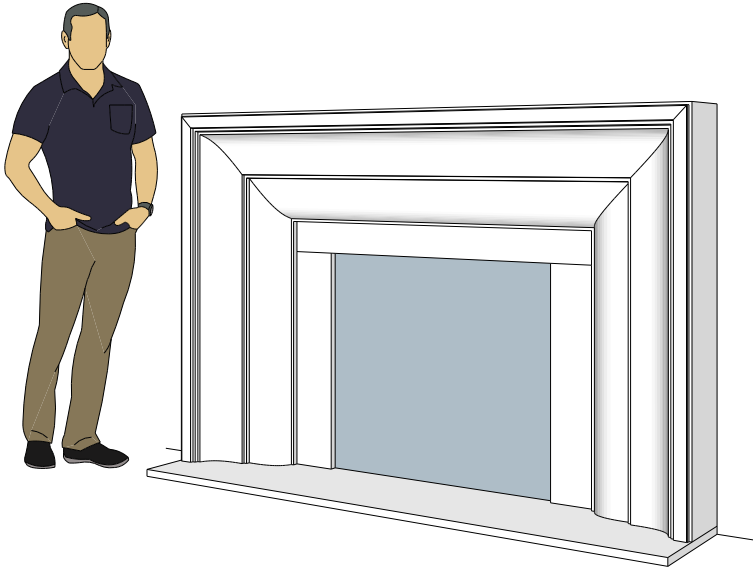

4113.10

For reference:
Hearth: 1" Thick 80"W x 16"D
Fireplace: 35 1/2"W x 32 1/2"H
Mantel opening: 48"W x 36"H

Picture Frame Surrounds

4115.7

4115.11

4119.10

For reference:
 Hearth: 1" Thick 80"W x 16"D
 Fireplace: 35 1/2"W x 32 1/2"H
 Mantel opening: 48"W x 36"H

Picture Frame Surrounds

4116.8

4116.11

4116.14

For reference:
Hearth: 1" Thick 80"W x 16"D
Fireplace: 35 1/2"W x 32 1/2"H
Mantel opening: 48"W x 36"H

Picture Frame Surrounds

4122.16

4123.10

4121.12

For reference:
 Hearth: 1" Thick 80"W x 16"D
 Fireplace: 35 1/2"W x 32 1/2"H
 Mantel opening: 48"W x 36"H

Picture Frame Surrounds

4125.8

4125.15

4130.8

For reference:
 Hearth: 1" Thick 80"W x 16"D
 Fireplace: 35 1/2"W x 32 1/2"H
 Mantel opening: 48"W x 36"H

Picture Frame Surrounds

4131.11

4127.6

4127.9

For reference:
 Hearth: 1" Thick 80"W x 16"D
 Fireplace: 35 1/2"W x 32 1/2"H
 Mantel opening: 48"W x 36"H

Picture Frame Surrounds

4140.C

4141.C