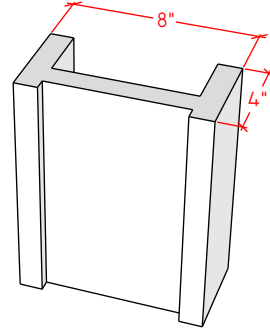

4113.10

For reference:
Hearth: 1" Thick 80"W x 16"D
Fireplace: 35 1/2"W x 32 1/2"H
Mantel opening: 48"W x 36"H

Picture Frame Surrounds

4115.7

4115.11

4119.10

For reference:
 Hearth: 1" Thick 80"W x 16"D
 Fireplace: 35 1/2"W x 32 1/2"H
 Mantel opening: 48"W x 36"H

Picture Frame Surrounds

4116.8

4116.11

4116.14

For reference:
Hearth: 1" Thick 80"W x 16"D
Fireplace: 35 1/2"W x 32 1/2"H
Mantel opening: 48"W x 36"H

Picture Frame Surrounds

4122.16

4123.10

4121.12

For reference:
 Hearth: 1" Thick 80"W x 16"D
 Fireplace: 35 1/2"W x 32 1/2"H
 Mantel opening: 48"W x 36"H

Picture Frame Surrounds

4125.8

4125.15

4130.8

For reference:
 Hearth: 1" Thick 80"W x 16"D
 Fireplace: 35 1/2"W x 32 1/2"H
 Mantel opening: 48"W x 36"H

Picture Frame Surrounds

4131.11

4127.6

4127.9

For reference:
 Hearth: 1" Thick 80"W x 16"D
 Fireplace: 35 1/2"W x 32 1/2"H
 Mantel opening: 48"W x 36"H

Picture Frame Surrounds

4140.C

4141.C