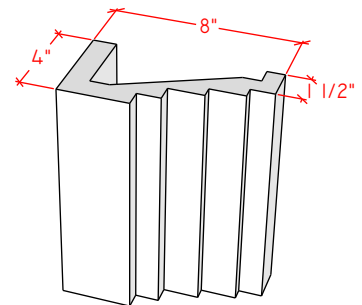

Picture Frame Surrounds

4116.8

4116.11

4116.14

For reference:
Hearth: 1" Thick 80"W x 16"D
Fireplace: 35 1/2"W x 32 1/2"H
Mantel opening: 48"W x 36"H

Picture Frame Surrounds

4122.16

4123.10

4121.12

For reference:
 Hearth: 1" Thick 80"W x 16"D
 Fireplace: 35 1/2"W x 32 1/2"H
 Mantel opening: 48"W x 36"H

Picture Frame Surrounds

4125.8

4125.15

4130.8

For reference:
 Hearth: 1" Thick 80"W x 16"D
 Fireplace: 35 1/2"W x 32 1/2"H
 Mantel opening: 48"W x 36"H

Picture Frame Surrounds

4131.11

4127.6

4127.9

For reference:
 Hearth: 1" Thick 80"W x 16"D
 Fireplace: 35 1/2"W x 32 1/2"H
 Mantel opening: 48"W x 36"H

Picture Frame Surrounds

4140.C

4141.C

4142.C

For reference:
 Hearth: 1" Thick 80"W x 16"D
 Fireplace: 35 1/2"W x 32 1/2"H
 Mantel opening: 48"W x 36"H
 Profile: 11"

Picture Frame Surrounds

4143.C

Shelves

S9

S12

For reference:
Hearth: 1" Thick 80"W x 16"D
Fireplace: 35 1/2"W x 32 1/2"H
Mantel opening: 48"W x 36"H