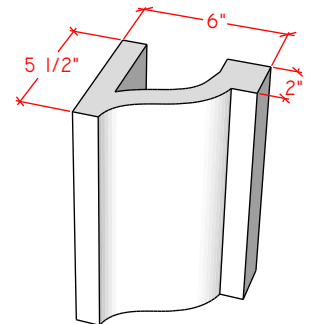

Picture Frame Surrounds

4116.8

4116.11

4116.14

For reference:
Hearth: 1" Thick 80"W x 16"D
Fireplace: 35 1/2"W x 32 1/2"H
Mantel opening: 48"W x 36"H

Picture Frame Surrounds

4122.16

4123.10

4121.12

For reference:
 Hearth: 1" Thick 80"W x 16"D
 Fireplace: 35 1/2"W x 32 1/2"H
 Mantel opening: 48"W x 36"H

Picture Frame Surrounds

4125.8

4125.15

4130.8

For reference:
 Hearth: 1" Thick 80"W x 16"D
 Fireplace: 35 1/2"W x 32 1/2"H
 Mantel opening: 48"W x 36"H

Picture Frame Surrounds

4131.11

4127.6

4127.9

For reference:
 Hearth: 1" Thick 80"W x 16"D
 Fireplace: 35 1/2"W x 32 1/2"H
 Mantel opening: 48"W x 36"H

Picture Frame Surrounds

4140.C

4141.C

4142.C

For reference:
 Hearth: 1" Thick 80"W x 16"D
 Fireplace: 35 1/2"W x 32 1/2"H
 Mantel opening: 48"W x 36"H
 Profile: 11"

Picture Frame Surrounds

4143.C

Shelves

S9

S12

For reference:
Hearth: 1" Thick 80"W x 16"D
Fireplace: 35 1/2"W x 32 1/2"H
Mantel opening: 48"W x 36"H