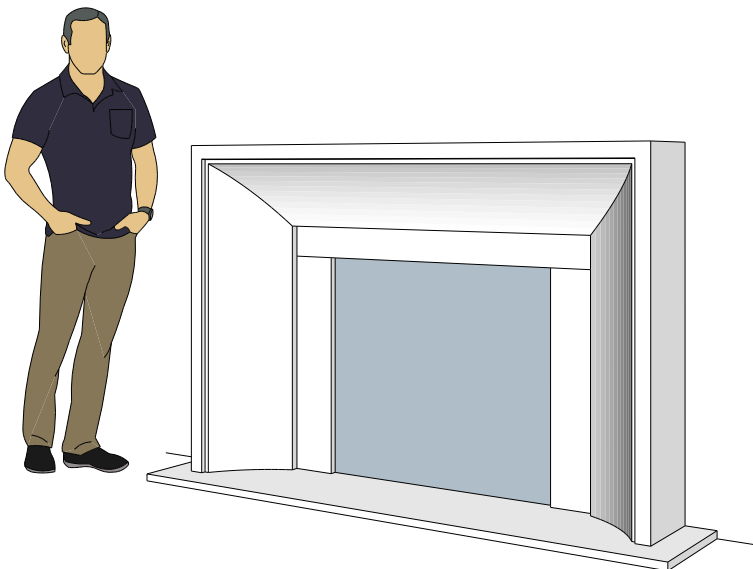

Picture Frame Surrounds

4112.8

4114.10

4124.10

For reference:
Hearth: 1" Thick 80"W x 16"D
Fireplace: 35 1/2"W x 32 1/2"H
Mantel opening: 48"W x 36"H

Picture Frame Surrounds

4113.6

4113.8

4113.10

For reference:
Hearth: 1" Thick 80"W x 16"D
Fireplace: 35 1/2"W x 32 1/2"H
Mantel opening: 48"W x 36"H

Picture Frame Surrounds

4115.7

4115.11

4119.10

For reference:
 Hearth: 1" Thick 80"W x 16"D
 Fireplace: 35 1/2"W x 32 1/2"H
 Mantel opening: 48"W x 36"H

Picture Frame Surrounds

4116.8

4116.11

4116.14

For reference:
Hearth: 1" Thick 80"W x 16"D
Fireplace: 35 1/2"W x 32 1/2"H
Mantel opening: 48"W x 36"H

Picture Frame Surrounds

4122.16

4123.10

4121.12

For reference:
 Hearth: 1" Thick 80"W x 16"D
 Fireplace: 35 1/2"W x 32 1/2"H
 Mantel opening: 48"W x 36"H

Picture Frame Surrounds

4125.8

4125.15

4130.8

For reference:
 Hearth: 1" Thick 80"W x 16"D
 Fireplace: 35 1/2"W x 32 1/2"H
 Mantel opening: 48"W x 36"H