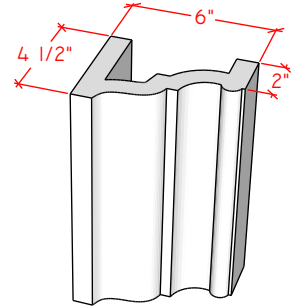

Picture Frame Surrounds

4112.8

4114.10

4124.10

For reference:
Hearth: 1" Thick 80"W x 16"D
Fireplace: 35 1/2"W x 32 1/2"H
Mantel opening: 48"W x 36"H

Picture Frame Surrounds

4113.6

4113.8

4113.10

For reference:
Hearth: 1" Thick 80"W x 16"D
Fireplace: 35 1/2"W x 32 1/2"H
Mantel opening: 48"W x 36"H

Picture Frame Surrounds

4115.7

4115.11

4119.10

For reference:
 Hearth: 1" Thick 80"W x 16"D
 Fireplace: 35 1/2"W x 32 1/2"H
 Mantel opening: 48"W x 36"H

Picture Frame Surrounds

4116.8

4116.11

4116.14

For reference:
Hearth: 1" Thick 80"W x 16"D
Fireplace: 35 1/2"W x 32 1/2"H
Mantel opening: 48"W x 36"H

Picture Frame Surrounds

4122.16

4123.10

4121.12

For reference:
 Hearth: 1" Thick 80"W x 16"D
 Fireplace: 35 1/2"W x 32 1/2"H
 Mantel opening: 48"W x 36"H

Picture Frame Surrounds

4125.8

4125.15

4130.8

For reference:
 Hearth: 1" Thick 80"W x 16"D
 Fireplace: 35 1/2"W x 32 1/2"H
 Mantel opening: 48"W x 36"H