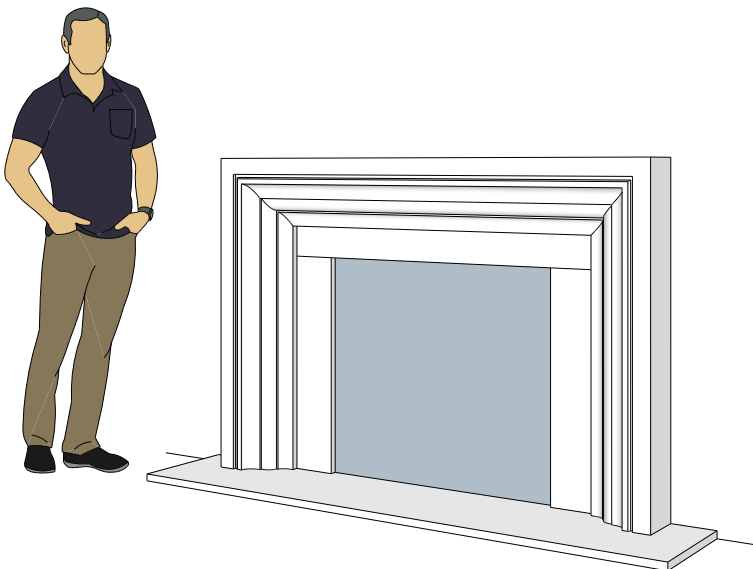

Picture Frame Surrounds

4112.8

4114.10

4124.10

For reference:
Hearth: 1" Thick 80"W x 16"D
Fireplace: 35 1/2"W x 32 1/2"H
Mantel opening: 48"W x 36"H

Picture Frame Surrounds

4113.6

4113.8

4113.10

For reference:
Hearth: 1" Thick 80"W x 16"D
Fireplace: 35 1/2"W x 32 1/2"H
Mantel opening: 48"W x 36"H

Picture Frame Surrounds

4115.7

4115.11

4119.10

For reference:
 Hearth: 1" Thick 80"W x 16"D
 Fireplace: 35 1/2"W x 32 1/2"H
 Mantel opening: 48"W x 36"H

Picture Frame Surrounds

4116.8

4116.11

4116.14

For reference:
Hearth: 1" Thick 80"W x 16"D
Fireplace: 35 1/2"W x 32 1/2"H
Mantel opening: 48"W x 36"H

Picture Frame Surrounds

4122.16

4123.10

4121.12

For reference:
 Hearth: 1" Thick 80"W x 16"D
 Fireplace: 35 1/2"W x 32 1/2"H
 Mantel opening: 48"W x 36"H

Picture Frame Surrounds

4125.8

4125.15

4130.8

For reference:
 Hearth: 1" Thick 80"W x 16"D
 Fireplace: 35 1/2"W x 32 1/2"H
 Mantel opening: 48"W x 36"H