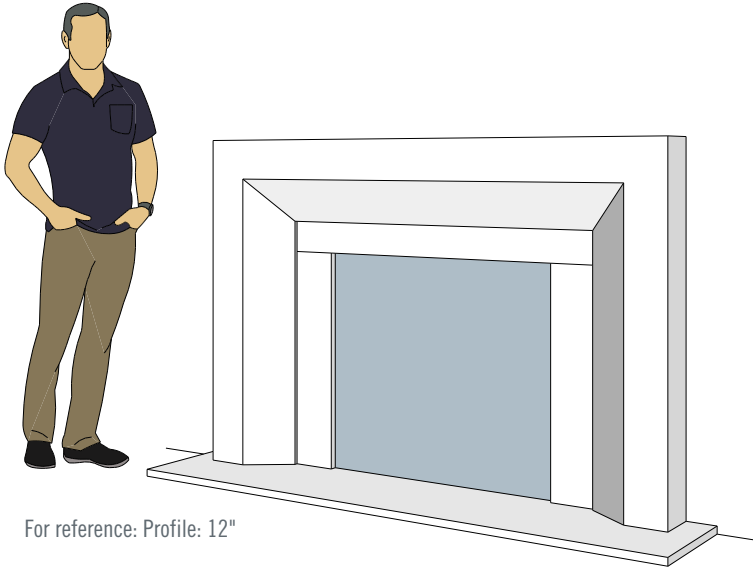

Picture Frame Surrounds

4131.11

4127.6

4127.9

For reference:
 Hearth: 1" Thick 80"W x 16"D
 Fireplace: 35 1/2"W x 32 1/2"H
 Mantel opening: 48"W x 36"H

Picture Frame Surrounds

4140.C

4141.C

4142.C

For reference:
 Hearth: 1" Thick 80"W x 16"D
 Fireplace: 35 1/2"W x 32 1/2"H
 Mantel opening: 48"W x 36"H
 Profile: 11"

Picture Frame Surrounds

4143.C

Shelves

S9

S12

For reference:
Hearth: 1" Thick 80"W x 16"D
Fireplace: 35 1/2"W x 32 1/2"H
Mantel opening: 48"W x 36"H