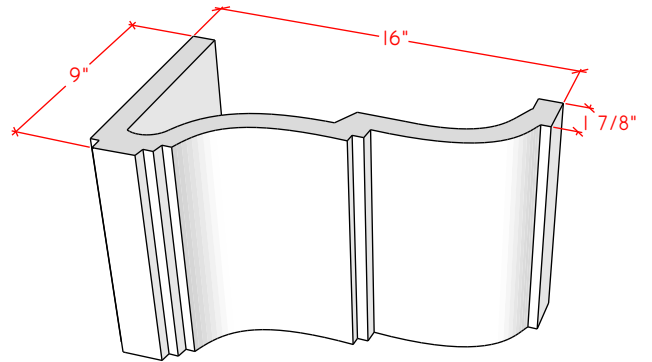

4113.10

For reference:
Hearth: 1" Thick 80"W x 16"D
Fireplace: 35 1/2"W x 32 1/2"H
Mantel opening: 48"W x 36"H

Picture Frame Surrounds

4115.7

4115.11

4119.10

For reference:
 Hearth: 1" Thick 80"W x 16"D
 Fireplace: 35 1/2"W x 32 1/2"H
 Mantel opening: 48"W x 36"H

Picture Frame Surrounds

4116.8

4116.11

4116.14

For reference:
Hearth: 1" Thick 80"W x 16"D
Fireplace: 35 1/2"W x 32 1/2"H
Mantel opening: 48"W x 36"H

Picture Frame Surrounds

4122.16

4123.10

4121.12

For reference:
 Hearth: 1" Thick 80"W x 16"D
 Fireplace: 35 1/2"W x 32 1/2"H
 Mantel opening: 48"W x 36"H

Picture Frame Surrounds

4125.8

4125.15

4130.8

For reference:
 Hearth: 1" Thick 80"W x 16"D
 Fireplace: 35 1/2"W x 32 1/2"H
 Mantel opening: 48"W x 36"H

Picture Frame Surrounds

4131.11

4127.6

4127.9

For reference:
 Hearth: 1" Thick 80"W x 16"D
 Fireplace: 35 1/2"W x 32 1/2"H
 Mantel opening: 48"W x 36"H

Picture Frame Surrounds

4140.C

4141.C