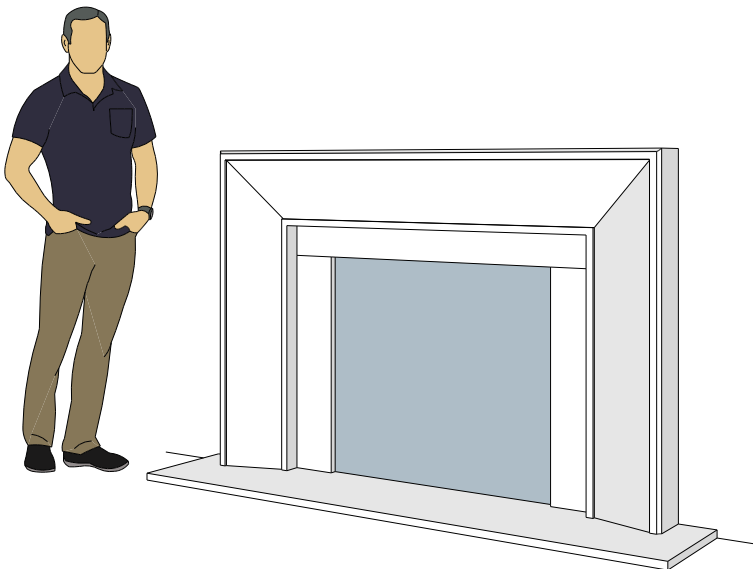

Picture Frame Surrounds

4112.8

4114.10

4124.10

For reference:
Hearth: 1" Thick 80"W x 16"D
Fireplace: 35 1/2"W x 32 1/2"H
Mantel opening: 48"W x 36"H

Picture Frame Surrounds

4113.6

4113.8

4113.10

For reference:
Hearth: 1" Thick 80"W x 16"D
Fireplace: 35 1/2"W x 32 1/2"H
Mantel opening: 48"W x 36"H

Picture Frame Surrounds

4115.7

4115.11

4119.10

For reference:
 Hearth: 1" Thick 80"W x 16"D
 Fireplace: 35 1/2"W x 32 1/2"H
 Mantel opening: 48"W x 36"H

Picture Frame Surrounds

4116.8

4116.11

4116.14

For reference:
Hearth: 1" Thick 80"W x 16"D
Fireplace: 35 1/2"W x 32 1/2"H
Mantel opening: 48"W x 36"H

Picture Frame Surrounds

4122.16

4123.10

4121.12

For reference:
 Hearth: 1" Thick 80"W x 16"D
 Fireplace: 35 1/2"W x 32 1/2"H
 Mantel opening: 48"W x 36"H

Picture Frame Surrounds

4125.8

4125.15

4130.8

For reference:
 Hearth: 1" Thick 80"W x 16"D
 Fireplace: 35 1/2"W x 32 1/2"H
 Mantel opening: 48"W x 36"H