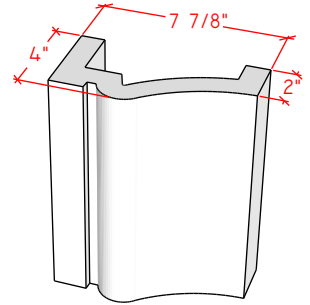

Picture Frame Surrounds

4112.8

4114.10

4124.10

For reference:
Hearth: 1" Thick 80"W x 16"D
Fireplace: 35 1/2"W x 32 1/2"H
Mantel opening: 48"W x 36"H

Picture Frame Surrounds

4113.6

4113.8

4113.10

For reference:
Hearth: 1" Thick 80"W x 16"D
Fireplace: 35 1/2"W x 32 1/2"H
Mantel opening: 48"W x 36"H

Picture Frame Surrounds

4115.7

4115.11

4119.10

For reference:
 Hearth: 1" Thick 80"W x 16"D
 Fireplace: 35 1/2"W x 32 1/2"H
 Mantel opening: 48"W x 36"H

Picture Frame Surrounds

4116.8

4116.11

4116.14

For reference:
Hearth: 1" Thick 80"W x 16"D
Fireplace: 35 1/2"W x 32 1/2"H
Mantel opening: 48"W x 36"H

Picture Frame Surrounds

4122.16

4123.10

4121.12

For reference:
 Hearth: 1" Thick 80"W x 16"D
 Fireplace: 35 1/2"W x 32 1/2"H
 Mantel opening: 48"W x 36"H

Picture Frame Surrounds

4125.8

4125.15

4130.8

For reference:
 Hearth: 1" Thick 80"W x 16"D
 Fireplace: 35 1/2"W x 32 1/2"H
 Mantel opening: 48"W x 36"H