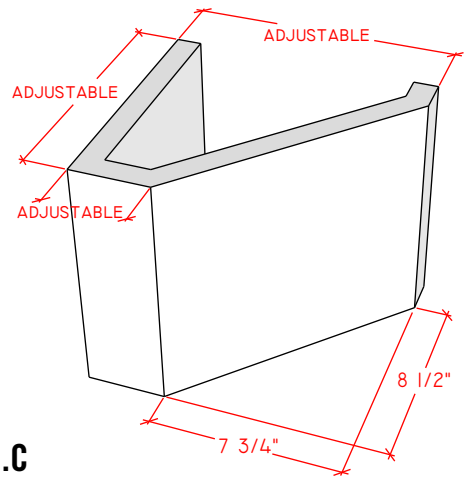

Picture Frame Surrounds

4116.8

4116.11

4116.14

For reference:
Hearth: 1" Thick 80"W x 16"D
Fireplace: 35 1/2"W x 32 1/2"H
Mantel opening: 48"W x 36"H

Picture Frame Surrounds

4122.16

4123.10

4121.12

For reference:
 Hearth: 1" Thick 80"W x 16"D
 Fireplace: 35 1/2"W x 32 1/2"H
 Mantel opening: 48"W x 36"H

Picture Frame Surrounds

4125.8

4125.15

4130.8

For reference:
 Hearth: 1" Thick 80"W x 16"D
 Fireplace: 35 1/2"W x 32 1/2"H
 Mantel opening: 48"W x 36"H

Picture Frame Surrounds

4131.11

4127.6

4127.9

For reference:
 Hearth: 1" Thick 80"W x 16"D
 Fireplace: 35 1/2"W x 32 1/2"H
 Mantel opening: 48"W x 36"H

Picture Frame Surrounds

4140.C

4141.C

4142.C

For reference:
 Hearth: 1" Thick 80"W x 16"D
 Fireplace: 35 1/2"W x 32 1/2"H
 Mantel opening: 48"W x 36"H
 Profile: 11"

Picture Frame Surrounds

4143.C

Shelves

S9

S12

For reference:
Hearth: 1" Thick 80"W x 16"D
Fireplace: 35 1/2"W x 32 1/2"H
Mantel opening: 48"W x 36"H