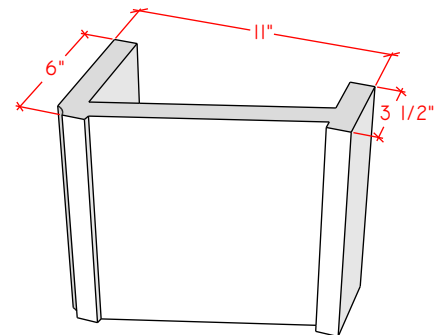

Picture Frame Surrounds

4112.8

4114.10

4124.10

For reference:
Hearth: 1" Thick 80"W x 16"D
Fireplace: 35 1/2"W x 32 1/2"H
Mantel opening: 48"W x 36"H

Picture Frame Surrounds

4113.6

4113.8

4113.10

For reference:
Hearth: 1" Thick 80"W x 16"D
Fireplace: 35 1/2"W x 32 1/2"H
Mantel opening: 48"W x 36"H

Picture Frame Surrounds

4115.7

4115.11

4119.10

For reference:
 Hearth: 1" Thick 80"W x 16"D
 Fireplace: 35 1/2"W x 32 1/2"H
 Mantel opening: 48"W x 36"H

Picture Frame Surrounds

4116.8

4116.11

4116.14

For reference:
Hearth: 1" Thick 80"W x 16"D
Fireplace: 35 1/2"W x 32 1/2"H
Mantel opening: 48"W x 36"H

Picture Frame Surrounds

4122.16

4123.10

4121.12

For reference:
 Hearth: 1" Thick 80"W x 16"D
 Fireplace: 35 1/2"W x 32 1/2"H
 Mantel opening: 48"W x 36"H

Picture Frame Surrounds

4125.8

4125.15

4130.8

For reference:
 Hearth: 1" Thick 80"W x 16"D
 Fireplace: 35 1/2"W x 32 1/2"H
 Mantel opening: 48"W x 36"H