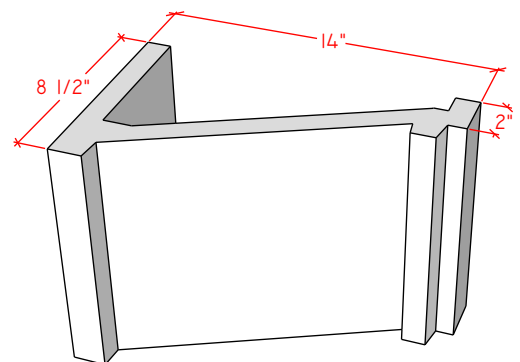

Picture Frame Surrounds

4112.8

4114.10

4124.10

For reference:
Hearth: 1" Thick 80"W x 16"D
Fireplace: 35 1/2"W x 32 1/2"H
Mantel opening: 48"W x 36"H

Picture Frame Surrounds

4113.6

4113.8

4113.10

For reference:
Hearth: 1" Thick 80"W x 16"D
Fireplace: 35 1/2"W x 32 1/2"H
Mantel opening: 48"W x 36"H

Picture Frame Surrounds

4115.7

4115.11

4119.10

For reference:
 Hearth: 1" Thick 80"W x 16"D
 Fireplace: 35 1/2"W x 32 1/2"H
 Mantel opening: 48"W x 36"H

Picture Frame Surrounds

4116.8

4116.11

4116.14

For reference:
Hearth: 1" Thick 80"W x 16"D
Fireplace: 35 1/2"W x 32 1/2"H
Mantel opening: 48"W x 36"H

Picture Frame Surrounds

4122.16

4123.10

4121.12

For reference:
 Hearth: 1" Thick 80"W x 16"D
 Fireplace: 35 1/2"W x 32 1/2"H
 Mantel opening: 48"W x 36"H

Picture Frame Surrounds

4125.8

4125.15

4130.8

For reference:
 Hearth: 1" Thick 80"W x 16"D
 Fireplace: 35 1/2"W x 32 1/2"H
 Mantel opening: 48"W x 36"H