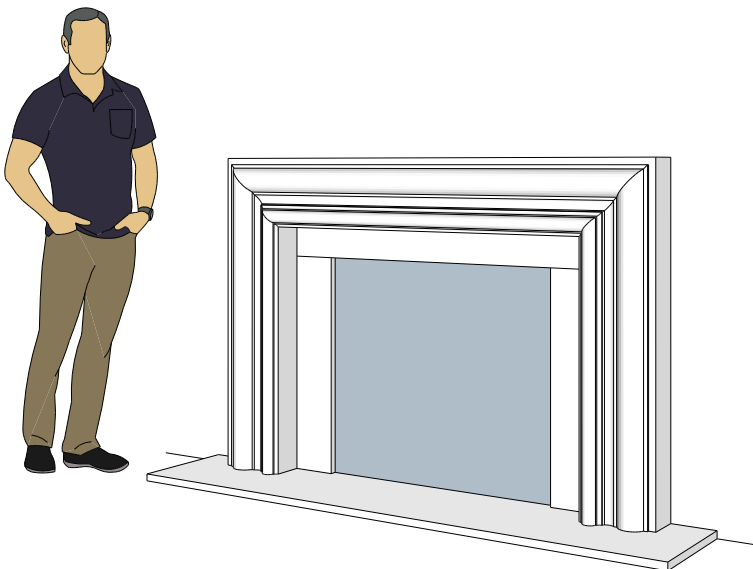

Picture Frame Surrounds

4112.8

4114.10

4124.10

For reference:
Hearth: 1" Thick 80"W x 16"D
Fireplace: 35 1/2"W x 32 1/2"H
Mantel opening: 48"W x 36"H

Picture Frame Surrounds

4113.6

4113.8

4113.10

For reference:
Hearth: 1" Thick 80"W x 16"D
Fireplace: 35 1/2"W x 32 1/2"H
Mantel opening: 48"W x 36"H

Picture Frame Surrounds

4115.7

4115.11

4119.10

For reference:
 Hearth: 1" Thick 80"W x 16"D
 Fireplace: 35 1/2"W x 32 1/2"H
 Mantel opening: 48"W x 36"H

Picture Frame Surrounds

4116.8

4116.11

4116.14

For reference:
Hearth: 1" Thick 80"W x 16"D
Fireplace: 35 1/2"W x 32 1/2"H
Mantel opening: 48"W x 36"H

Picture Frame Surrounds

4122.16

4123.10

4121.12

For reference:
 Hearth: 1" Thick 80"W x 16"D
 Fireplace: 35 1/2"W x 32 1/2"H
 Mantel opening: 48"W x 36"H

Picture Frame Surrounds

4125.8

4125.15

4130.8

For reference:
 Hearth: 1" Thick 80"W x 16"D
 Fireplace: 35 1/2"W x 32 1/2"H
 Mantel opening: 48"W x 36"H