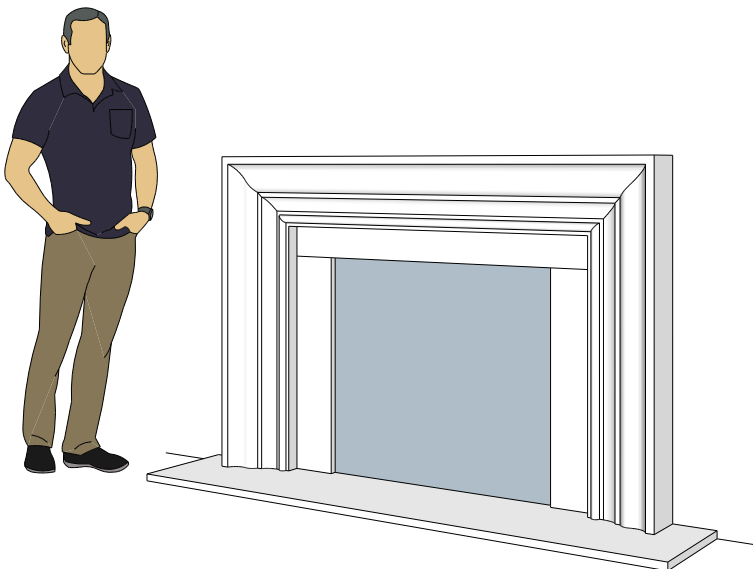

Picture Frame Surrounds

4112.8

4114.10

4124.10

For reference:
Hearth: 1" Thick 80"W x 16"D
Fireplace: 35 1/2"W x 32 1/2"H
Mantel opening: 48"W x 36"H

Picture Frame Surrounds

4113.6

4113.8

4113.10

For reference:
Hearth: 1" Thick 80"W x 16"D
Fireplace: 35 1/2"W x 32 1/2"H
Mantel opening: 48"W x 36"H

Picture Frame Surrounds

4115.7

4115.11

4119.10

For reference:
 Hearth: 1" Thick 80"W x 16"D
 Fireplace: 35 1/2"W x 32 1/2"H
 Mantel opening: 48"W x 36"H

Picture Frame Surrounds

4116.8

4116.11

4116.14

For reference:
Hearth: 1" Thick 80"W x 16"D
Fireplace: 35 1/2"W x 32 1/2"H
Mantel opening: 48"W x 36"H

Picture Frame Surrounds

4122.16

4123.10

4121.12

For reference:
 Hearth: 1" Thick 80"W x 16"D
 Fireplace: 35 1/2"W x 32 1/2"H
 Mantel opening: 48"W x 36"H

Picture Frame Surrounds

4125.8

4125.15

4130.8

For reference:
 Hearth: 1" Thick 80"W x 16"D
 Fireplace: 35 1/2"W x 32 1/2"H
 Mantel opening: 48"W x 36"H