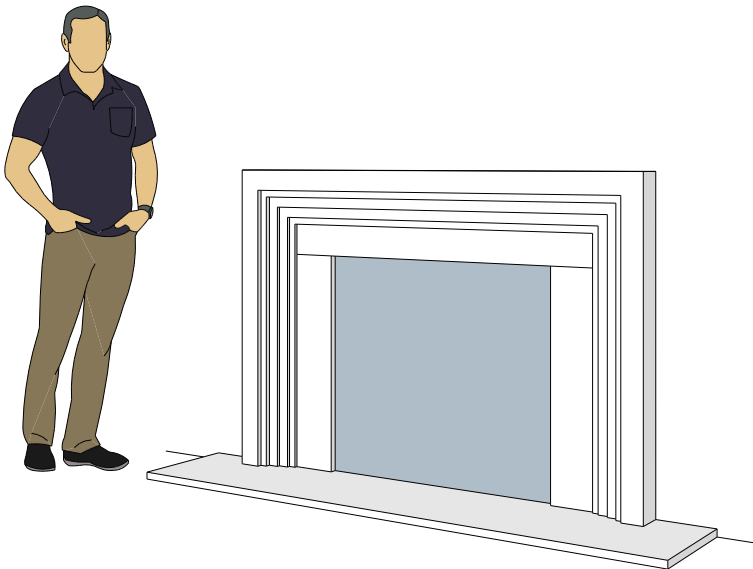

Picture Frame Surrounds

4116.8

4116.11

4116.14

For reference:
Hearth: 1" Thick 80"W x 16"D
Fireplace: 35 1/2"W x 32 1/2"H
Mantel opening: 48"W x 36"H

Picture Frame Surrounds

4122.16

4123.10

4121.12

For reference:
 Hearth: 1" Thick 80"W x 16"D
 Fireplace: 35 1/2"W x 32 1/2"H
 Mantel opening: 48"W x 36"H

Picture Frame Surrounds

4125.8

4125.15

4130.8

For reference:
 Hearth: 1" Thick 80"W x 16"D
 Fireplace: 35 1/2"W x 32 1/2"H
 Mantel opening: 48"W x 36"H

Picture Frame Surrounds

4131.11

4127.6

4127.9

For reference:
 Hearth: 1" Thick 80"W x 16"D
 Fireplace: 35 1/2"W x 32 1/2"H
 Mantel opening: 48"W x 36"H

Picture Frame Surrounds

4140.C

4141.C