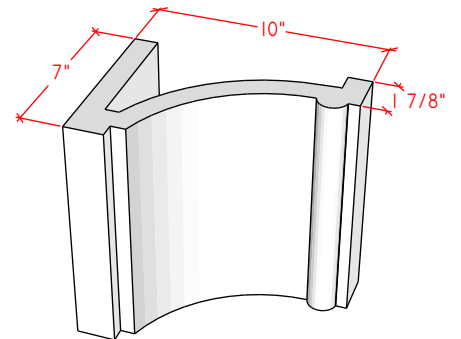

4113.10

For reference:
Hearth: 1" Thick 80"W x 16"D
Fireplace: 35 1/2"W x 32 1/2"H
Mantel opening: 48"W x 36"H

Picture Frame Surrounds

4115.7

4115.11

4119.10

For reference:
 Hearth: 1" Thick 80"W x 16"D
 Fireplace: 35 1/2"W x 32 1/2"H
 Mantel opening: 48"W x 36"H

Picture Frame Surrounds

4116.8

4116.11

4116.14

For reference:
Hearth: 1" Thick 80"W x 16"D
Fireplace: 35 1/2"W x 32 1/2"H
Mantel opening: 48"W x 36"H

Picture Frame Surrounds

4122.16

4123.10

4121.12

For reference:
 Hearth: 1" Thick 80"W x 16"D
 Fireplace: 35 1/2"W x 32 1/2"H
 Mantel opening: 48"W x 36"H

Picture Frame Surrounds

4125.8

4125.15

4130.8

For reference:
 Hearth: 1" Thick 80"W x 16"D
 Fireplace: 35 1/2"W x 32 1/2"H
 Mantel opening: 48"W x 36"H

Picture Frame Surrounds

4131.11

4127.6

4127.9

For reference:
 Hearth: 1" Thick 80"W x 16"D
 Fireplace: 35 1/2"W x 32 1/2"H
 Mantel opening: 48"W x 36"H

Picture Frame Surrounds

4140.C

4141.C