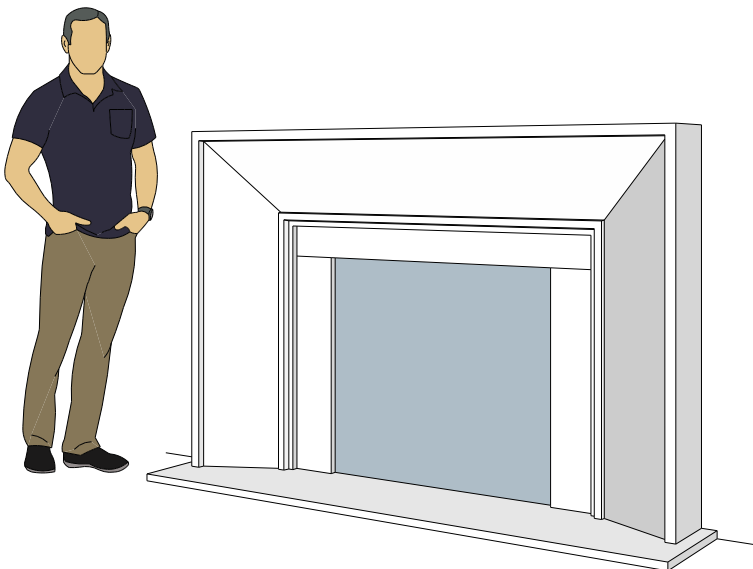

Picture Frame Surrounds

4112.8

4114.10

4124.10

For reference:
Hearth: 1" Thick 80"W x 16"D
Fireplace: 35 1/2"W x 32 1/2"H
Mantel opening: 48"W x 36"H

Picture Frame Surrounds

4113.6

4113.8

4113.10

For reference:
Hearth: 1" Thick 80"W x 16"D
Fireplace: 35 1/2"W x 32 1/2"H
Mantel opening: 48"W x 36"H

Picture Frame Surrounds

4115.7

4115.11

4119.10

For reference:
 Hearth: 1" Thick 80"W x 16"D
 Fireplace: 35 1/2"W x 32 1/2"H
 Mantel opening: 48"W x 36"H

Picture Frame Surrounds

4116.8

4116.11

4116.14

For reference:
Hearth: 1" Thick 80"W x 16"D
Fireplace: 35 1/2"W x 32 1/2"H
Mantel opening: 48"W x 36"H

Picture Frame Surrounds

4122.16

4123.10

4121.12

For reference:
 Hearth: 1" Thick 80"W x 16"D
 Fireplace: 35 1/2"W x 32 1/2"H
 Mantel opening: 48"W x 36"H

Picture Frame Surrounds

4125.8

4125.15

4130.8

For reference:
 Hearth: 1" Thick 80"W x 16"D
 Fireplace: 35 1/2"W x 32 1/2"H
 Mantel opening: 48"W x 36"H