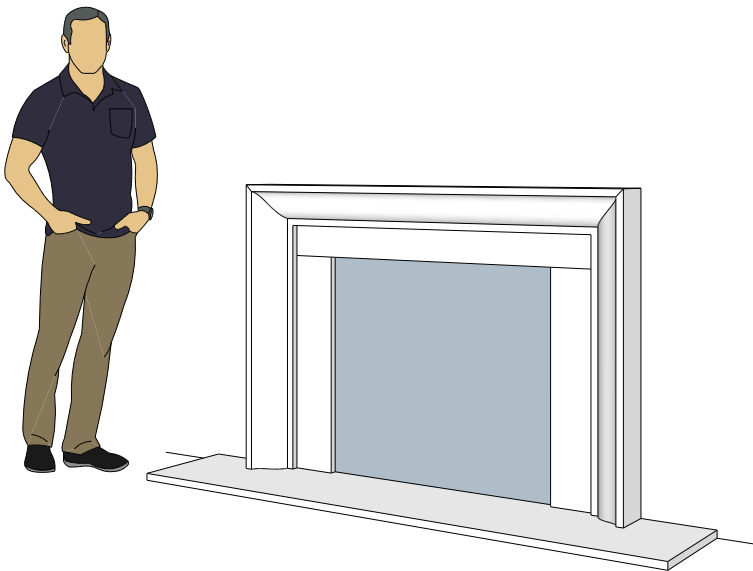

Picture Frame Surrounds

4116.8

4116.11

4116.14

For reference:
Hearth: 1" Thick 80"W x 16"D
Fireplace: 35 1/2"W x 32 1/2"H
Mantel opening: 48"W x 36"H

Picture Frame Surrounds

4122.16

4123.10

4121.12

For reference:
 Hearth: 1" Thick 80"W x 16"D
 Fireplace: 35 1/2"W x 32 1/2"H
 Mantel opening: 48"W x 36"H

Picture Frame Surrounds

4125.8

4125.15

4130.8

For reference:
 Hearth: 1" Thick 80"W x 16"D
 Fireplace: 35 1/2"W x 32 1/2"H
 Mantel opening: 48"W x 36"H

Picture Frame Surrounds

4131.11

4127.6

4127.9

For reference:
 Hearth: 1" Thick 80"W x 16"D
 Fireplace: 35 1/2"W x 32 1/2"H
 Mantel opening: 48"W x 36"H

Picture Frame Surrounds

4140.C

4141.C