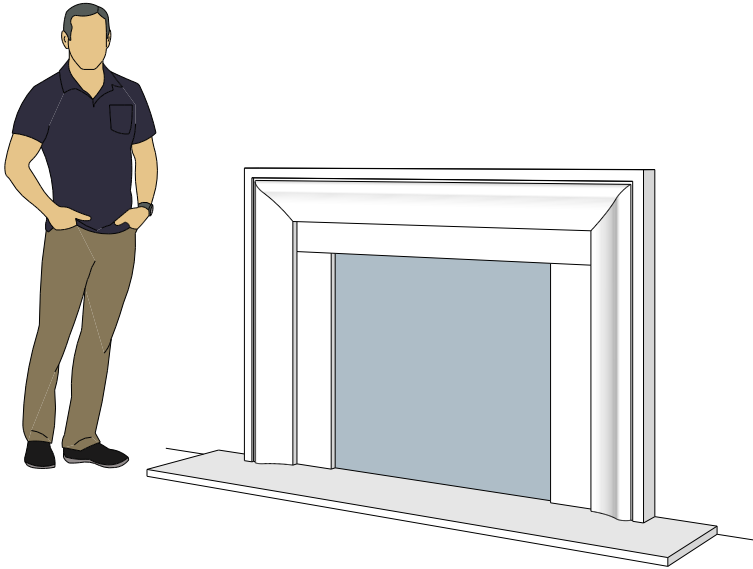

Picture Frame Surrounds

4112.8

4114.10

4124.10

For reference:
Hearth: 1" Thick 80"W x 16"D
Fireplace: 35 1/2"W x 32 1/2"H
Mantel opening: 48"W x 36"H

Picture Frame Surrounds

4113.6

4113.8

4113.10

For reference:
Hearth: 1" Thick 80"W x 16"D
Fireplace: 35 1/2"W x 32 1/2"H
Mantel opening: 48"W x 36"H

Picture Frame Surrounds

4115.7

4115.11

4119.10

For reference:
 Hearth: 1" Thick 80"W x 16"D
 Fireplace: 35 1/2"W x 32 1/2"H
 Mantel opening: 48"W x 36"H

Picture Frame Surrounds

4116.8

4116.11

4116.14

For reference:
Hearth: 1" Thick 80"W x 16"D
Fireplace: 35 1/2"W x 32 1/2"H
Mantel opening: 48"W x 36"H

Picture Frame Surrounds

4122.16

4123.10