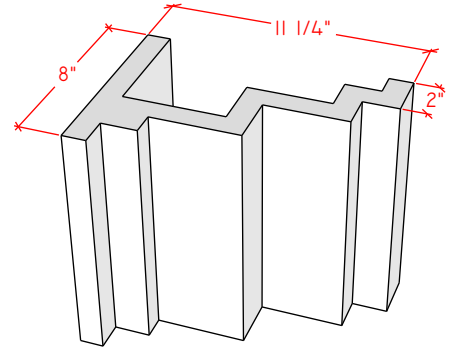

Picture Frame Surrounds

4116.8

4116.11

4116.14

For reference:
Hearth: 1" Thick 80"W x 16"D
Fireplace: 35 1/2"W x 32 1/2"H
Mantel opening: 48"W x 36"H

Picture Frame Surrounds

4122.16

4123.10

4121.12

For reference:
 Hearth: 1" Thick 80"W x 16"D
 Fireplace: 35 1/2"W x 32 1/2"H
 Mantel opening: 48"W x 36"H

Picture Frame Surrounds

4125.8

4125.15

4130.8

For reference:
 Hearth: 1" Thick 80"W x 16"D
 Fireplace: 35 1/2"W x 32 1/2"H
 Mantel opening: 48"W x 36"H

Picture Frame Surrounds

4131.11

4127.6

4127.9

For reference:
 Hearth: 1" Thick 80"W x 16"D
 Fireplace: 35 1/2"W x 32 1/2"H
 Mantel opening: 48"W x 36"H

Picture Frame Surrounds

4140.C

4141.C

4142.C

For reference:
 Hearth: 1" Thick 80"W x 16"D
 Fireplace: 35 1/2"W x 32 1/2"H
 Mantel opening: 48"W x 36"H
 Profile: 11"

Picture Frame Surrounds

4143.C

Shelves

S9

S12

For reference:
Hearth: 1" Thick 80"W x 16"D
Fireplace: 35 1/2"W x 32 1/2"H
Mantel opening: 48"W x 36"H