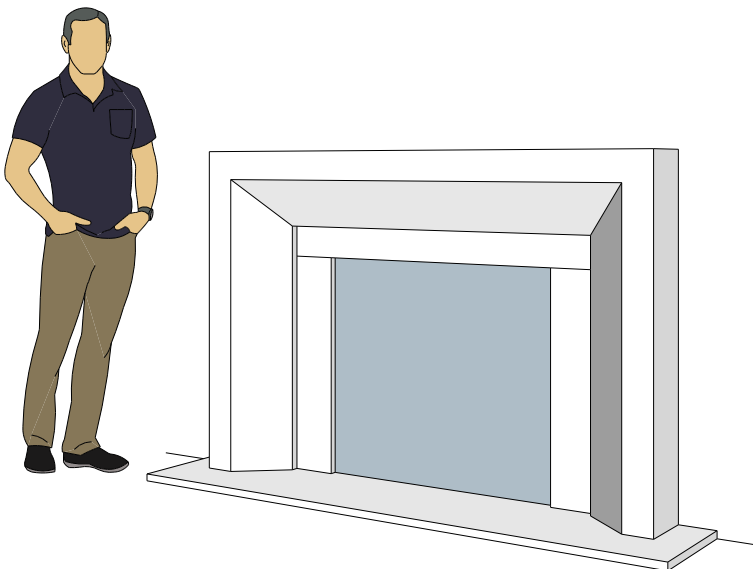

Picture Frame Surrounds

4131.11

4127.6

4127.9

For reference:
 Hearth: 1" Thick 80"W x 16"D
 Fireplace: 35 1/2"W x 32 1/2"H
 Mantel opening: 48"W x 36"H

Picture Frame Surrounds

4140.C

4141.C

4142.C

For reference:
 Hearth: 1" Thick 80"W x 16"D
 Fireplace: 35 1/2"W x 32 1/2"H
 Mantel opening: 48"W x 36"H
 Profile: 11"

Picture Frame Surrounds

4143.C

Shelves

S9

S12

For reference:
Hearth: 1" Thick 80"W x 16"D
Fireplace: 35 1/2"W x 32 1/2"H
Mantel opening: 48"W x 36"H