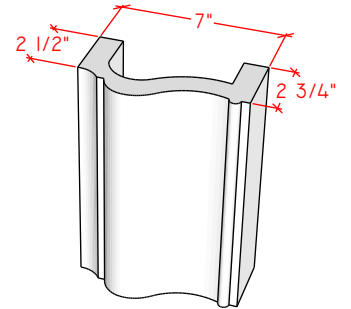

Picture Frame Surrounds

4112.8

4114.10

4124.10

For reference:
Hearth: 1" Thick 80"W x 16"D
Fireplace: 35 1/2"W x 32 1/2"H
Mantel opening: 48"W x 36"H

Picture Frame Surrounds

4113.6

4113.8

4113.10

For reference:
Hearth: 1" Thick 80"W x 16"D
Fireplace: 35 1/2"W x 32 1/2"H
Mantel opening: 48"W x 36"H

Picture Frame Surrounds

4115.7

4115.11

4119.10

For reference:
 Hearth: 1" Thick 80"W x 16"D
 Fireplace: 35 1/2"W x 32 1/2"H
 Mantel opening: 48"W x 36"H

Picture Frame Surrounds

4116.8

4116.11

4116.14

For reference:
Hearth: 1" Thick 80"W x 16"D
Fireplace: 35 1/2"W x 32 1/2"H
Mantel opening: 48"W x 36"H

Picture Frame Surrounds

4122.16

4123.10

4121.12

For reference:
 Hearth: 1" Thick 80"W x 16"D
 Fireplace: 35 1/2"W x 32 1/2"H
 Mantel opening: 48"W x 36"H

Picture Frame Surrounds

4125.8

4125.15

4130.8

For reference:
 Hearth: 1" Thick 80"W x 16"D
 Fireplace: 35 1/2"W x 32 1/2"H
 Mantel opening: 48"W x 36"H