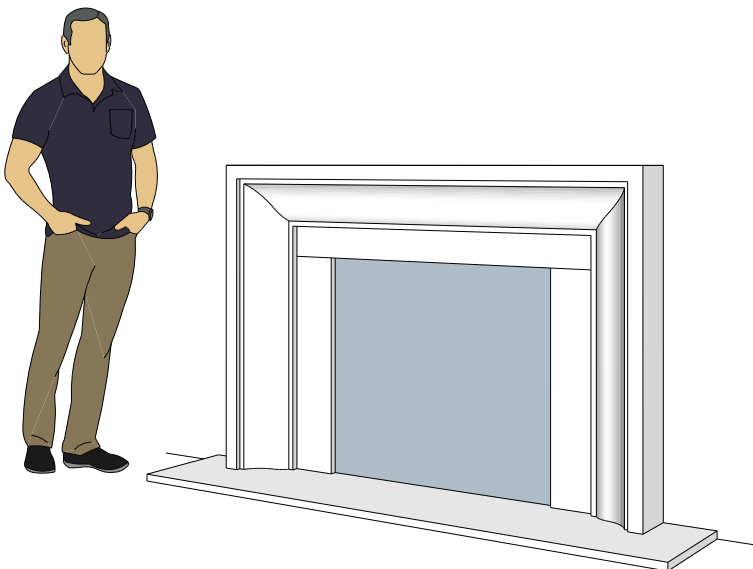

Picture Frame Surrounds

4116.8

4116.11

4116.14

For reference:
Hearth: 1" Thick 80"W x 16"D
Fireplace: 35 1/2"W x 32 1/2"H
Mantel opening: 48"W x 36"H

Picture Frame Surrounds

4122.16

4123.10

4121.12

For reference:
 Hearth: 1" Thick 80"W x 16"D
 Fireplace: 35 1/2"W x 32 1/2"H
 Mantel opening: 48"W x 36"H

Picture Frame Surrounds

4125.8

4125.15

4130.8

For reference:
 Hearth: 1" Thick 80"W x 16"D
 Fireplace: 35 1/2"W x 32 1/2"H
 Mantel opening: 48"W x 36"H

Picture Frame Surrounds

4131.11

4127.6

4127.9

For reference:
 Hearth: 1" Thick 80"W x 16"D
 Fireplace: 35 1/2"W x 32 1/2"H
 Mantel opening: 48"W x 36"H

Picture Frame Surrounds

4140.C

4141.C

4142.C

For reference:
 Hearth: 1" Thick 80"W x 16"D
 Fireplace: 35 1/2"W x 32 1/2"H
 Mantel opening: 48"W x 36"H
 Profile: 11"

Picture Frame Surrounds

4143.C

Shelves

S9

S12

For reference:
Hearth: 1" Thick 80"W x 16"D
Fireplace: 35 1/2"W x 32 1/2"H
Mantel opening: 48"W x 36"H