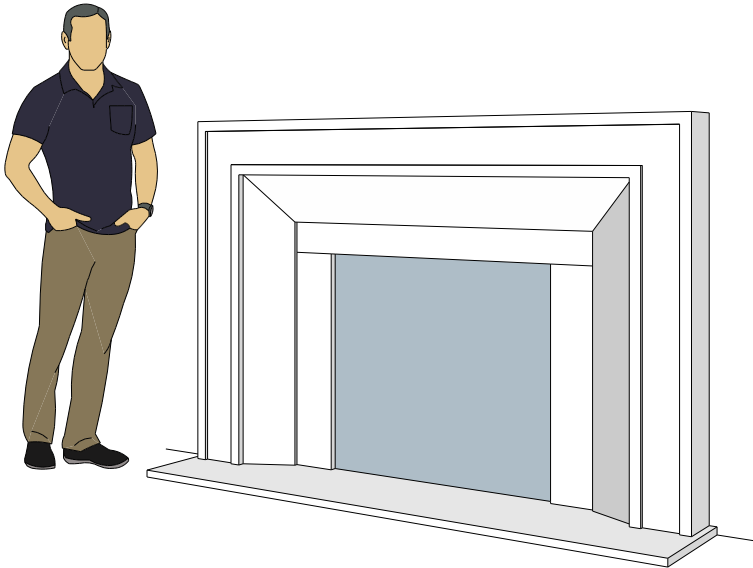

4113.10

For reference:
Hearth: 1" Thick 80"W x 16"D
Fireplace: 35 1/2"W x 32 1/2"H
Mantel opening: 48"W x 36"H

Picture Frame Surrounds

4115.7

4115.11

4119.10

For reference:
 Hearth: 1" Thick 80"W x 16"D
 Fireplace: 35 1/2"W x 32 1/2"H
 Mantel opening: 48"W x 36"H

Picture Frame Surrounds

4116.8

4116.11

4116.14

For reference:
Hearth: 1" Thick 80"W x 16"D
Fireplace: 35 1/2"W x 32 1/2"H
Mantel opening: 48"W x 36"H

Picture Frame Surrounds

4122.16

4123.10

4121.12

For reference:
 Hearth: 1" Thick 80"W x 16"D
 Fireplace: 35 1/2"W x 32 1/2"H
 Mantel opening: 48"W x 36"H

Picture Frame Surrounds

4125.8

4125.15

4130.8

For reference:
 Hearth: 1" Thick 80"W x 16"D
 Fireplace: 35 1/2"W x 32 1/2"H
 Mantel opening: 48"W x 36"H

Picture Frame Surrounds

4131.11

4127.6

4127.9

For reference:
 Hearth: 1" Thick 80"W x 16"D
 Fireplace: 35 1/2"W x 32 1/2"H
 Mantel opening: 48"W x 36"H

Picture Frame Surrounds

4140.C

4141.C