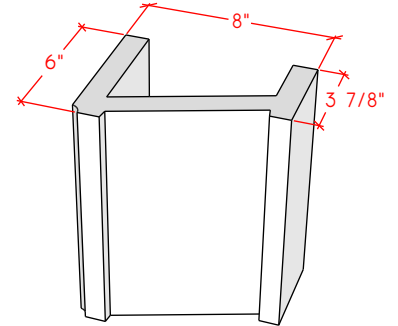

Picture Frame Surrounds

4112.8

4114.10

4124.10

For reference:
Hearth: 1" Thick 80"W x 16"D
Fireplace: 35 1/2"W x 32 1/2"H
Mantel opening: 48"W x 36"H

Picture Frame Surrounds

4113.6

4113.8

4113.10

For reference:
Hearth: 1" Thick 80"W x 16"D
Fireplace: 35 1/2"W x 32 1/2"H
Mantel opening: 48"W x 36"H

Picture Frame Surrounds

4115.7

4115.11

4119.10

For reference:
 Hearth: 1" Thick 80"W x 16"D
 Fireplace: 35 1/2"W x 32 1/2"H
 Mantel opening: 48"W x 36"H

Picture Frame Surrounds

4116.8

4116.11

4116.14

For reference:
Hearth: 1" Thick 80"W x 16"D
Fireplace: 35 1/2"W x 32 1/2"H
Mantel opening: 48"W x 36"H

Picture Frame Surrounds

4122.16

4123.10

4121.12

For reference:
 Hearth: 1" Thick 80"W x 16"D
 Fireplace: 35 1/2"W x 32 1/2"H
 Mantel opening: 48"W x 36"H

Picture Frame Surrounds

4125.8

4125.15

4130.8

For reference:
 Hearth: 1" Thick 80"W x 16"D
 Fireplace: 35 1/2"W x 32 1/2"H
 Mantel opening: 48"W x 36"H