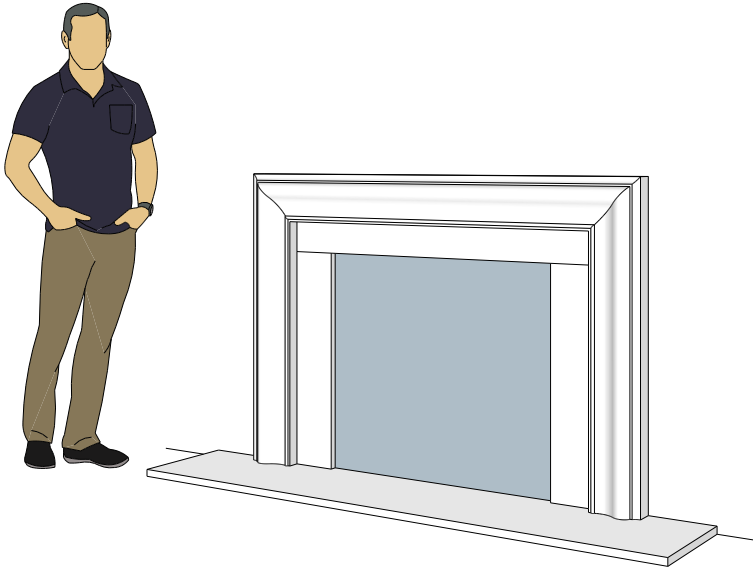

Picture Frame Surrounds

4112.8

4114.10

4124.10

For reference:
Hearth: 1" Thick 80"W x 16"D
Fireplace: 35 1/2"W x 32 1/2"H
Mantel opening: 48"W x 36"H

Picture Frame Surrounds

4113.6

4113.8

4113.10

For reference:
Hearth: 1" Thick 80"W x 16"D
Fireplace: 35 1/2"W x 32 1/2"H
Mantel opening: 48"W x 36"H

Picture Frame Surrounds

4115.7

4115.11

4119.10

For reference:
 Hearth: 1" Thick 80"W x 16"D
 Fireplace: 35 1/2"W x 32 1/2"H
 Mantel opening: 48"W x 36"H

Picture Frame Surrounds

4116.8

4116.11

4116.14

For reference:
Hearth: 1" Thick 80"W x 16"D
Fireplace: 35 1/2"W x 32 1/2"H
Mantel opening: 48"W x 36"H

Picture Frame Surrounds

4122.16

4123.10