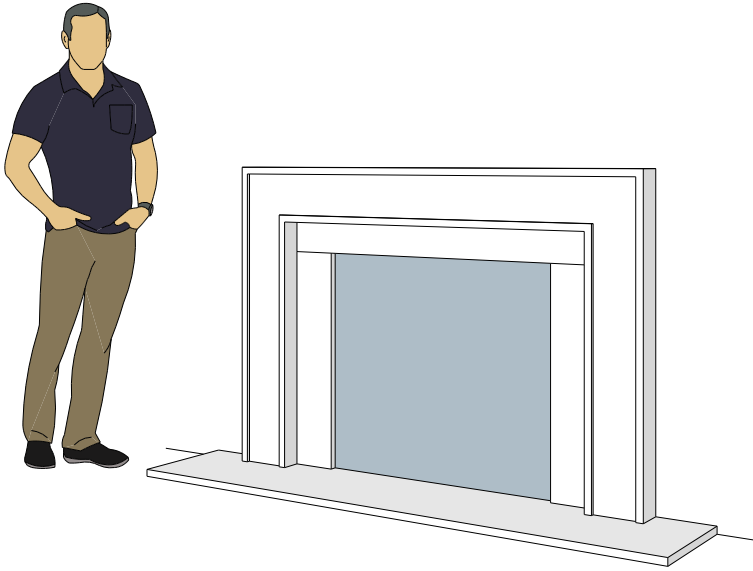

4113.10

For reference:
Hearth: 1" Thick 80"W x 16"D
Fireplace: 35 1/2"W x 32 1/2"H
Mantel opening: 48"W x 36"H

Picture Frame Surrounds

4115.7

4115.11

4119.10

For reference:
 Hearth: 1" Thick 80"W x 16"D
 Fireplace: 35 1/2"W x 32 1/2"H
 Mantel opening: 48"W x 36"H

Picture Frame Surrounds

4116.8

4116.11

4116.14

For reference:
Hearth: 1" Thick 80"W x 16"D
Fireplace: 35 1/2"W x 32 1/2"H
Mantel opening: 48"W x 36"H

Picture Frame Surrounds

4122.16

4123.10

4121.12

For reference:
 Hearth: 1" Thick 80"W x 16"D
 Fireplace: 35 1/2"W x 32 1/2"H
 Mantel opening: 48"W x 36"H

Picture Frame Surrounds

4125.8

4125.15

4130.8

For reference:
 Hearth: 1" Thick 80"W x 16"D
 Fireplace: 35 1/2"W x 32 1/2"H
 Mantel opening: 48"W x 36"H