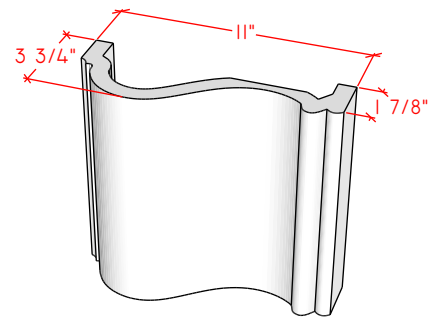

Picture Frame Surrounds

4112.8

4114.10

4124.10

For reference:
Hearth: 1" Thick 80"W x 16"D
Fireplace: 35 1/2"W x 32 1/2"H
Mantel opening: 48"W x 36"H

Picture Frame Surrounds

4113.6

4113.8

4113.10

For reference:
Hearth: 1" Thick 80"W x 16"D
Fireplace: 35 1/2"W x 32 1/2"H
Mantel opening: 48"W x 36"H

Picture Frame Surrounds

4115.7

4115.11

4119.10

For reference:
 Hearth: 1" Thick 80"W x 16"D
 Fireplace: 35 1/2"W x 32 1/2"H
 Mantel opening: 48"W x 36"H

Picture Frame Surrounds

4116.8

4116.11

4116.14

For reference:
Hearth: 1" Thick 80"W x 16"D
Fireplace: 35 1/2"W x 32 1/2"H
Mantel opening: 48"W x 36"H

Picture Frame Surrounds

4122.16

4123.10

4121.12

For reference:
 Hearth: 1" Thick 80"W x 16"D
 Fireplace: 35 1/2"W x 32 1/2"H
 Mantel opening: 48"W x 36"H

Picture Frame Surrounds

4125.8

4125.15

4130.8

For reference:
 Hearth: 1" Thick 80"W x 16"D
 Fireplace: 35 1/2"W x 32 1/2"H
 Mantel opening: 48"W x 36"H