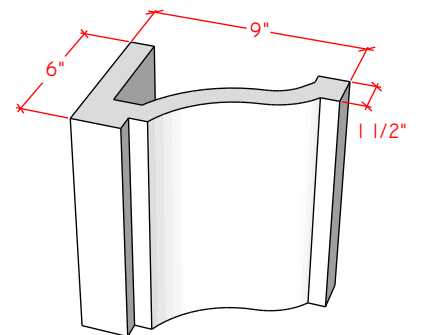

Picture Frame Surrounds

4116.8

4116.11

4116.14

For reference:
Hearth: 1" Thick 80"W x 16"D
Fireplace: 35 1/2"W x 32 1/2"H
Mantel opening: 48"W x 36"H

Picture Frame Surrounds

4122.16

4123.10

4121.12

For reference:
 Hearth: 1" Thick 80"W x 16"D
 Fireplace: 35 1/2"W x 32 1/2"H
 Mantel opening: 48"W x 36"H

Picture Frame Surrounds

4125.8

4125.15

4130.8

For reference:
 Hearth: 1" Thick 80"W x 16"D
 Fireplace: 35 1/2"W x 32 1/2"H
 Mantel opening: 48"W x 36"H

Picture Frame Surrounds

4131.11

4127.6

4127.9

For reference:
 Hearth: 1" Thick 80"W x 16"D
 Fireplace: 35 1/2"W x 32 1/2"H
 Mantel opening: 48"W x 36"H

Picture Frame Surrounds

4140.C

4141.C

4142.C

For reference:
 Hearth: 1" Thick 80"W x 16"D
 Fireplace: 35 1/2"W x 32 1/2"H
 Mantel opening: 48"W x 36"H
 Profile: 11"

Picture Frame Surrounds

4143.C

Shelves

S9

S12

For reference:
Hearth: 1" Thick 80"W x 16"D
Fireplace: 35 1/2"W x 32 1/2"H
Mantel opening: 48"W x 36"H