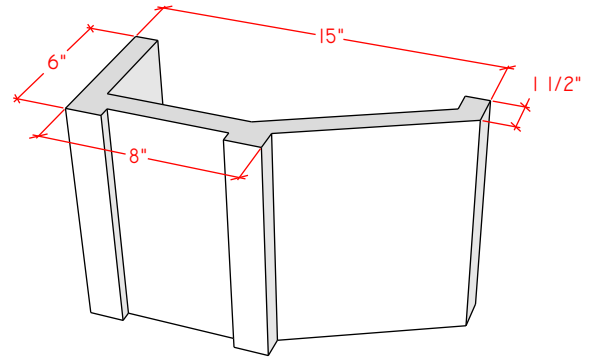

Picture Frame Surrounds

4112.8

4114.10

4124.10

For reference:
Hearth: 1" Thick 80"W x 16"D
Fireplace: 35 1/2"W x 32 1/2"H
Mantel opening: 48"W x 36"H

Picture Frame Surrounds

4113.6

4113.8

4113.10

For reference:
Hearth: 1" Thick 80"W x 16"D
Fireplace: 35 1/2"W x 32 1/2"H
Mantel opening: 48"W x 36"H

Picture Frame Surrounds

4115.7

4115.11

4119.10

For reference:
 Hearth: 1" Thick 80"W x 16"D
 Fireplace: 35 1/2"W x 32 1/2"H
 Mantel opening: 48"W x 36"H

Picture Frame Surrounds

4116.8

4116.11

4116.14

For reference:
Hearth: 1" Thick 80"W x 16"D
Fireplace: 35 1/2"W x 32 1/2"H
Mantel opening: 48"W x 36"H

Picture Frame Surrounds

4122.16

4123.10

4121.12

For reference:
 Hearth: 1" Thick 80"W x 16"D
 Fireplace: 35 1/2"W x 32 1/2"H
 Mantel opening: 48"W x 36"H

Picture Frame Surrounds

4125.8

4125.15

4130.8

For reference:
 Hearth: 1" Thick 80"W x 16"D
 Fireplace: 35 1/2"W x 32 1/2"H
 Mantel opening: 48"W x 36"H