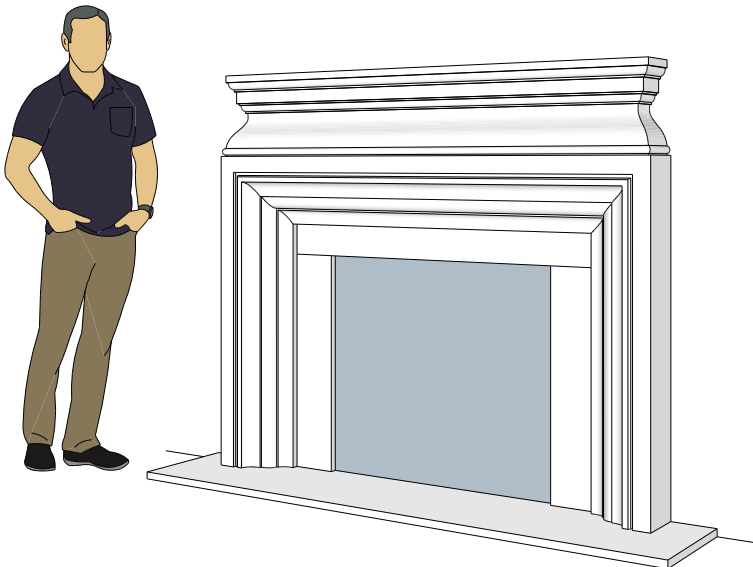

Picture Frame Surrounds

4112.8

4114.10

4124.10

For reference:
Hearth: 1" Thick 80"W x 16"D
Fireplace: 35 1/2"W x 32 1/2"H
Mantel opening: 48"W x 36"H

Picture Frame Surrounds

4113.6

4113.8

Picture Frame Surrounds

4116.8

4116.11

4116.14

For reference:
Hearth: 1" Thick 80"W x 16"D
Fireplace: 35 1/2"W x 32 1/2"H
Mantel opening: 48"W x 36"H

Picture Frame Surrounds

4122.16

4123.10

Picture Frame Surrounds

4131.11

4127.6

4127.9

For reference:
 Hearth: 1" Thick 80"W x 16"D
 Fireplace: 35 1/2"W x 32 1/2"H
 Mantel opening: 48"W x 36"H

Picture Frame Surrounds

4140.C

4141.C

4142.C

For reference:
 Hearth: 1" Thick 80"W x 16"D
 Fireplace: 35 1/2"W x 32 1/2"H
 Mantel opening: 48"W x 36"H
 Profile: 11"

Picture Frame Surrounds

4143.C

Shelves

S9

S12

For reference:
Hearth: 1" Thick 80"W x 16"D
Fireplace: 35 1/2"W x 32 1/2"H
Mantel opening: 48"W x 36"H