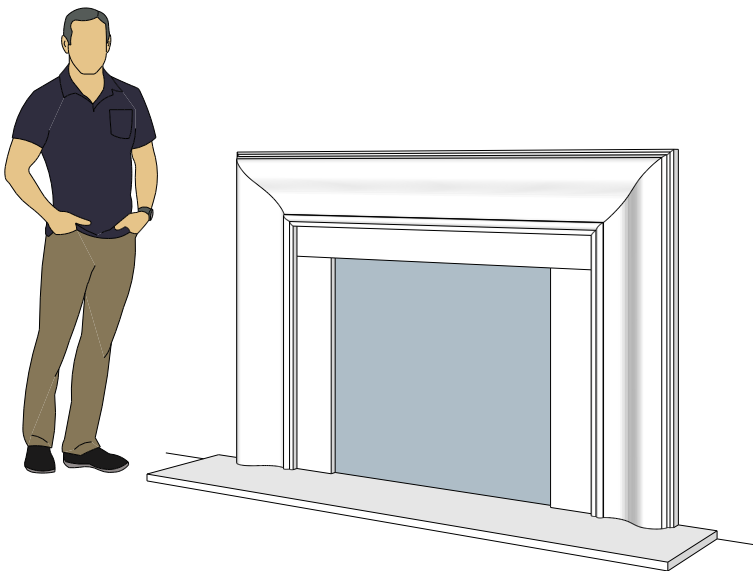

Picture Frame Surrounds

4112.8

4114.10

4124.10

For reference:
Hearth: 1" Thick 80"W x 16"D
Fireplace: 35 1/2"W x 32 1/2"H
Mantel opening: 48"W x 36"H

Picture Frame Surrounds

4113.6

4113.8

4113.10

For reference:
Hearth: 1" Thick 80"W x 16"D
Fireplace: 35 1/2"W x 32 1/2"H
Mantel opening: 48"W x 36"H

Picture Frame Surrounds

4115.7

4115.11

4119.10

For reference:
 Hearth: 1" Thick 80"W x 16"D
 Fireplace: 35 1/2"W x 32 1/2"H
 Mantel opening: 48"W x 36"H

Picture Frame Surrounds

4116.8

4116.11

4116.14

For reference:
Hearth: 1" Thick 80"W x 16"D
Fireplace: 35 1/2"W x 32 1/2"H
Mantel opening: 48"W x 36"H

Picture Frame Surrounds

4122.16

4123.10

4121.12

For reference:
 Hearth: 1" Thick 80"W x 16"D
 Fireplace: 35 1/2"W x 32 1/2"H
 Mantel opening: 48"W x 36"H

Picture Frame Surrounds

4125.8

4125.15

4130.8

For reference:
 Hearth: 1" Thick 80"W x 16"D
 Fireplace: 35 1/2"W x 32 1/2"H
 Mantel opening: 48"W x 36"H