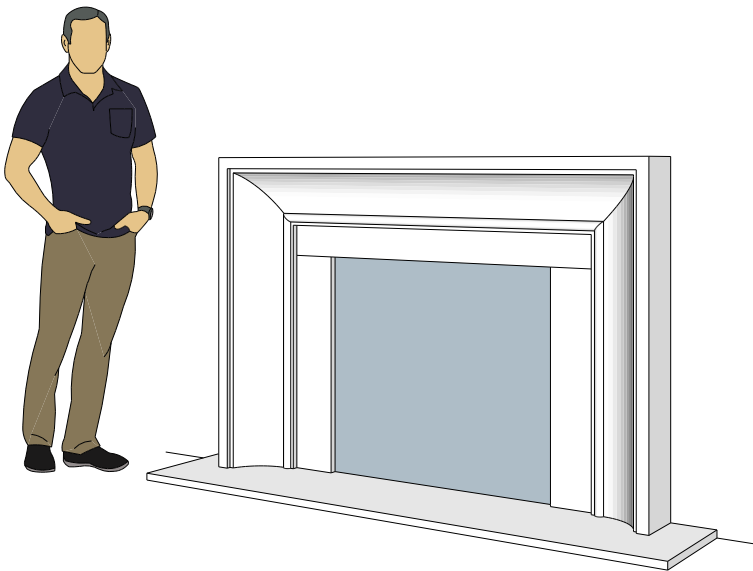

4113.10

For reference:
Hearth: 1" Thick 80"W x 16"D
Fireplace: 35 1/2"W x 32 1/2"H
Mantel opening: 48"W x 36"H

Picture Frame Surrounds

4115.7

4115.11

4119.10

For reference:
 Hearth: 1" Thick 80"W x 16"D
 Fireplace: 35 1/2"W x 32 1/2"H
 Mantel opening: 48"W x 36"H

Picture Frame Surrounds

4116.8

4116.11

4116.14

For reference:
Hearth: 1" Thick 80"W x 16"D
Fireplace: 35 1/2"W x 32 1/2"H
Mantel opening: 48"W x 36"H

Picture Frame Surrounds

4122.16

4123.10

4121.12

For reference:
 Hearth: 1" Thick 80"W x 16"D
 Fireplace: 35 1/2"W x 32 1/2"H
 Mantel opening: 48"W x 36"H

Picture Frame Surrounds

4125.8

4125.15

4130.8

For reference:
 Hearth: 1" Thick 80"W x 16"D
 Fireplace: 35 1/2"W x 32 1/2"H
 Mantel opening: 48"W x 36"H

Picture Frame Surrounds

4131.11

4127.6

4127.9

For reference:
 Hearth: 1" Thick 80"W x 16"D
 Fireplace: 35 1/2"W x 32 1/2"H
 Mantel opening: 48"W x 36"H

Picture Frame Surrounds

4140.C

4141.C