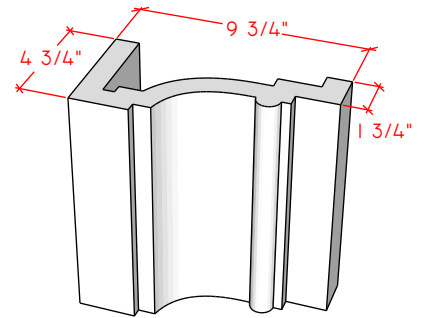

Picture Frame Surrounds

4112.8

4114.10

4124.10

For reference:
Hearth: 1" Thick 80"W x 16"D
Fireplace: 35 1/2"W x 32 1/2"H
Mantel opening: 48"W x 36"H

Picture Frame Surrounds

4113.6

4113.8

4113.10

For reference:
Hearth: 1" Thick 80"W x 16"D
Fireplace: 35 1/2"W x 32 1/2"H
Mantel opening: 48"W x 36"H

Picture Frame Surrounds

4115.7

4115.11

4119.10

For reference:
 Hearth: 1" Thick 80"W x 16"D
 Fireplace: 35 1/2"W x 32 1/2"H
 Mantel opening: 48"W x 36"H

Picture Frame Surrounds

4116.8

4116.11

4116.14

For reference:
Hearth: 1" Thick 80"W x 16"D
Fireplace: 35 1/2"W x 32 1/2"H
Mantel opening: 48"W x 36"H

Picture Frame Surrounds

4122.16

4123.10

4121.12

For reference:
 Hearth: 1" Thick 80"W x 16"D
 Fireplace: 35 1/2"W x 32 1/2"H
 Mantel opening: 48"W x 36"H

Picture Frame Surrounds

4125.8

4125.15

4130.8

For reference:
 Hearth: 1" Thick 80"W x 16"D
 Fireplace: 35 1/2"W x 32 1/2"H
 Mantel opening: 48"W x 36"H