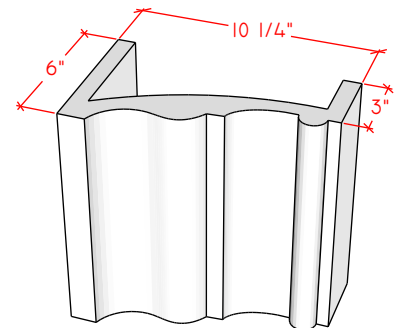

Picture Frame Surrounds

4112.8

4114.10

4124.10

For reference:
Hearth: 1" Thick 80"W x 16"D
Fireplace: 35 1/2"W x 32 1/2"H
Mantel opening: 48"W x 36"H

Picture Frame Surrounds

4113.6

4113.8

4113.10

For reference:
Hearth: 1" Thick 80"W x 16"D
Fireplace: 35 1/2"W x 32 1/2"H
Mantel opening: 48"W x 36"H

Picture Frame Surrounds

4115.7

4115.11

4119.10

For reference:
 Hearth: 1" Thick 80"W x 16"D
 Fireplace: 35 1/2"W x 32 1/2"H
 Mantel opening: 48"W x 36"H

Picture Frame Surrounds

4116.8

4116.11

4116.14

For reference:
Hearth: 1" Thick 80"W x 16"D
Fireplace: 35 1/2"W x 32 1/2"H
Mantel opening: 48"W x 36"H

Picture Frame Surrounds

4122.16

4123.10

4121.12

For reference:
 Hearth: 1" Thick 80"W x 16"D
 Fireplace: 35 1/2"W x 32 1/2"H
 Mantel opening: 48"W x 36"H

Picture Frame Surrounds

4125.8

4125.15

4130.8

For reference:
 Hearth: 1" Thick 80"W x 16"D
 Fireplace: 35 1/2"W x 32 1/2"H
 Mantel opening: 48"W x 36"H