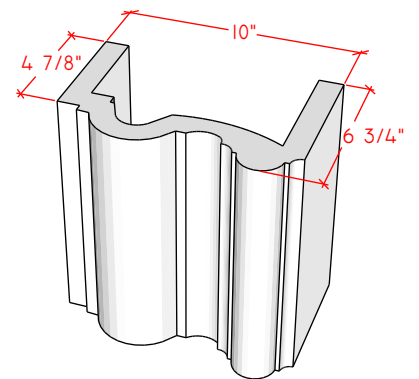

Picture Frame Surrounds

4112.8

4114.10

4124.10

For reference:
Hearth: 1" Thick 80"W x 16"D
Fireplace: 35 1/2"W x 32 1/2"H
Mantel opening: 48"W x 36"H

Picture Frame Surrounds

4113.6

4113.8

4113.10

For reference:
Hearth: 1" Thick 80"W x 16"D
Fireplace: 35 1/2"W x 32 1/2"H
Mantel opening: 48"W x 36"H

Picture Frame Surrounds

4115.7

4115.11

4119.10

For reference:
 Hearth: 1" Thick 80"W x 16"D
 Fireplace: 35 1/2"W x 32 1/2"H
 Mantel opening: 48"W x 36"H

Picture Frame Surrounds

4116.8

4116.11

4116.14

For reference:
Hearth: 1" Thick 80"W x 16"D
Fireplace: 35 1/2"W x 32 1/2"H
Mantel opening: 48"W x 36"H

Picture Frame Surrounds

4122.16

4123.10

4121.12

For reference:
 Hearth: 1" Thick 80"W x 16"D
 Fireplace: 35 1/2"W x 32 1/2"H
 Mantel opening: 48"W x 36"H

Picture Frame Surrounds

4125.8

4125.15

4130.8

For reference:
 Hearth: 1" Thick 80"W x 16"D
 Fireplace: 35 1/2"W x 32 1/2"H
 Mantel opening: 48"W x 36"H