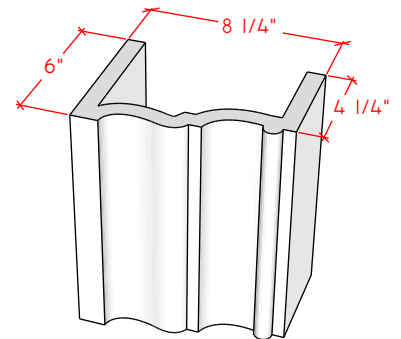

Picture Frame Surrounds

4112.8

4114.10

4124.10

For reference:
Hearth: 1" Thick 80"W x 16"D
Fireplace: 35 1/2"W x 32 1/2"H
Mantel opening: 48"W x 36"H

Picture Frame Surrounds

4113.6

4113.8

4113.10

For reference:
Hearth: 1" Thick 80"W x 16"D
Fireplace: 35 1/2"W x 32 1/2"H
Mantel opening: 48"W x 36"H

Picture Frame Surrounds

4115.7

4115.11

4119.10

For reference:
 Hearth: 1" Thick 80"W x 16"D
 Fireplace: 35 1/2"W x 32 1/2"H
 Mantel opening: 48"W x 36"H

Picture Frame Surrounds

4116.8

4116.11

4116.14

For reference:
Hearth: 1" Thick 80"W x 16"D
Fireplace: 35 1/2"W x 32 1/2"H
Mantel opening: 48"W x 36"H

Picture Frame Surrounds

4122.16

4123.10

4121.12

For reference:
 Hearth: 1" Thick 80"W x 16"D
 Fireplace: 35 1/2"W x 32 1/2"H
 Mantel opening: 48"W x 36"H

Picture Frame Surrounds

4125.8

4125.15

4130.8

For reference:
 Hearth: 1" Thick 80"W x 16"D
 Fireplace: 35 1/2"W x 32 1/2"H
 Mantel opening: 48"W x 36"H