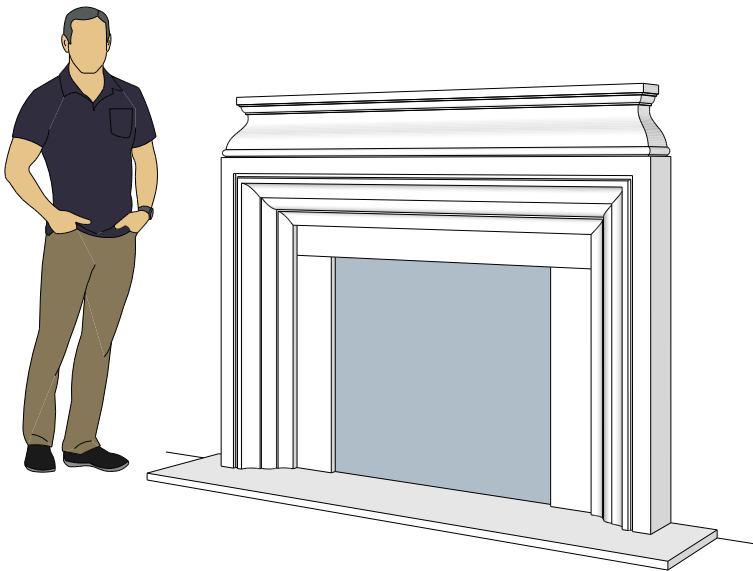

Picture Frame Surrounds

4112.8

4114.10

4124.10

For reference:
Hearth: 1" Thick 80"W x 16"D
Fireplace: 35 1/2"W x 32 1/2"H
Mantel opening: 48"W x 36"H

Picture Frame Surrounds

4113.6

4113.8

Picture Frame Surrounds

4116.8

4116.11

4116.14

For reference:
Hearth: 1" Thick 80"W x 16"D
Fireplace: 35 1/2"W x 32 1/2"H
Mantel opening: 48"W x 36"H

Picture Frame Surrounds

4122.16

4123.10

Picture Frame Surrounds

4131.11

4127.6

4127.9

For reference:
 Hearth: 1" Thick 80"W x 16"D
 Fireplace: 35 1/2"W x 32 1/2"H
 Mantel opening: 48"W x 36"H

Picture Frame Surrounds

4140.C

4141.C

4142.C

For reference:
 Hearth: 1" Thick 80"W x 16"D
 Fireplace: 35 1/2"W x 32 1/2"H
 Mantel opening: 48"W x 36"H
 Profile: 11"

Picture Frame Surrounds

4143.C

Shelves

S9

S12

For reference:
Hearth: 1" Thick 80"W x 16"D
Fireplace: 35 1/2"W x 32 1/2"H
Mantel opening: 48"W x 36"H