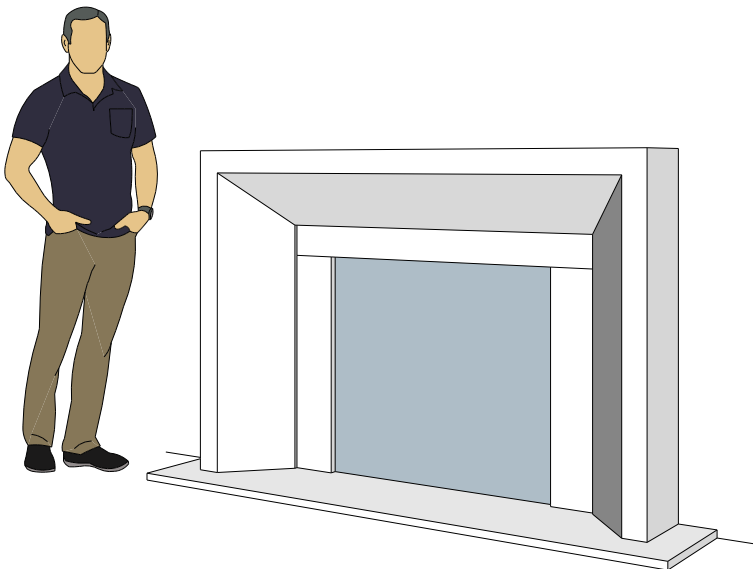

Picture Frame Surrounds

4131.11

4127.6

4127.9

For reference:
 Hearth: 1" Thick 80"W x 16"D
 Fireplace: 35 1/2"W x 32 1/2"H
 Mantel opening: 48"W x 36"H

Picture Frame Surrounds

4140.C

4141.C

4142.C

For reference:
 Hearth: 1" Thick 80"W x 16"D
 Fireplace: 35 1/2"W x 32 1/2"H
 Mantel opening: 48"W x 36"H
 Profile: 11"

Picture Frame Surrounds

4143.C

Shelves

S9

S12

For reference:
Hearth: 1" Thick 80"W x 16"D
Fireplace: 35 1/2"W x 32 1/2"H
Mantel opening: 48"W x 36"H