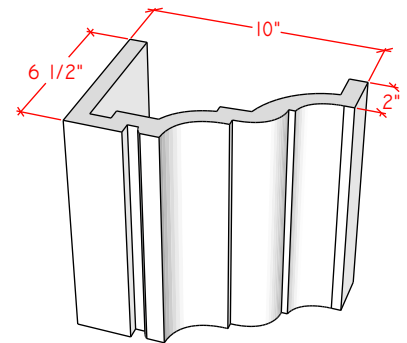

Picture Frame Surrounds

4112.8

4114.10

4124.10

For reference:
Hearth: 1" Thick 80"W x 16"D
Fireplace: 35 1/2"W x 32 1/2"H
Mantel opening: 48"W x 36"H

Picture Frame Surrounds

4113.6

4113.8

4113.10

For reference:
Hearth: 1" Thick 80"W x 16"D
Fireplace: 35 1/2"W x 32 1/2"H
Mantel opening: 48"W x 36"H

Picture Frame Surrounds

4115.7

4115.11

4119.10

For reference:
 Hearth: 1" Thick 80"W x 16"D
 Fireplace: 35 1/2"W x 32 1/2"H
 Mantel opening: 48"W x 36"H

Picture Frame Surrounds

4116.8

4116.11

4116.14

For reference:
Hearth: 1" Thick 80"W x 16"D
Fireplace: 35 1/2"W x 32 1/2"H
Mantel opening: 48"W x 36"H

Picture Frame Surrounds

4122.16

4123.10

4121.12

For reference:
 Hearth: 1" Thick 80"W x 16"D
 Fireplace: 35 1/2"W x 32 1/2"H
 Mantel opening: 48"W x 36"H

Picture Frame Surrounds

4125.8

4125.15

4130.8

For reference:
 Hearth: 1" Thick 80"W x 16"D
 Fireplace: 35 1/2"W x 32 1/2"H
 Mantel opening: 48"W x 36"H