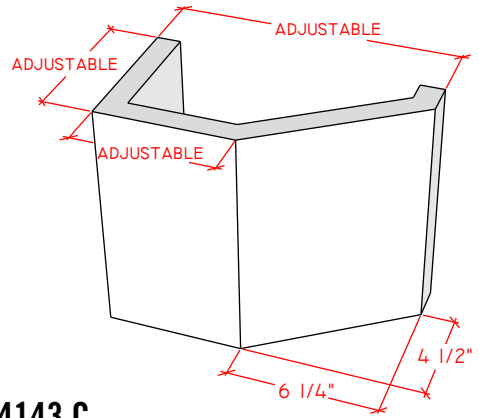

Picture Frame Surrounds

4116.8

4116.11

4116.14

For reference:
Hearth: 1" Thick 80"W x 16"D
Fireplace: 35 1/2"W x 32 1/2"H
Mantel opening: 48"W x 36"H

Picture Frame Surrounds

4122.16

4123.10

4121.12

For reference:
 Hearth: 1" Thick 80"W x 16"D
 Fireplace: 35 1/2"W x 32 1/2"H
 Mantel opening: 48"W x 36"H

Picture Frame Surrounds

4125.8

4125.15

4130.8

For reference:
 Hearth: 1" Thick 80"W x 16"D
 Fireplace: 35 1/2"W x 32 1/2"H
 Mantel opening: 48"W x 36"H

Picture Frame Surrounds

4131.11

4127.6

4127.9

For reference:
 Hearth: 1" Thick 80"W x 16"D
 Fireplace: 35 1/2"W x 32 1/2"H
 Mantel opening: 48"W x 36"H

Picture Frame Surrounds

4140.C

4141.C

4142.C

For reference:
 Hearth: 1" Thick 80"W x 16"D
 Fireplace: 35 1/2"W x 32 1/2"H
 Mantel opening: 48"W x 36"H
 Profile: 11"

Picture Frame Surrounds

4143.C

Shelves

S9

S12

For reference:
Hearth: 1" Thick 80"W x 16"D
Fireplace: 35 1/2"W x 32 1/2"H
Mantel opening: 48"W x 36"H