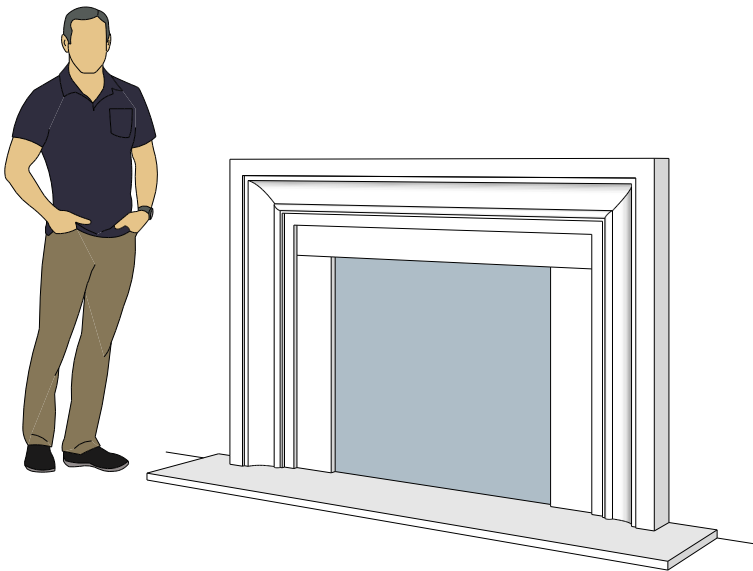

Picture Frame Surrounds

4112.8

4114.10

4124.10

For reference:
Hearth: 1" Thick 80"W x 16"D
Fireplace: 35 1/2"W x 32 1/2"H
Mantel opening: 48"W x 36"H

Picture Frame Surrounds

4113.6

4113.8

4113.10

For reference:
Hearth: 1" Thick 80"W x 16"D
Fireplace: 35 1/2"W x 32 1/2"H
Mantel opening: 48"W x 36"H

Picture Frame Surrounds

4115.7

4115.11

4119.10

For reference:
 Hearth: 1" Thick 80"W x 16"D
 Fireplace: 35 1/2"W x 32 1/2"H
 Mantel opening: 48"W x 36"H

Picture Frame Surrounds

4116.8

4116.11

4116.14

For reference:
Hearth: 1" Thick 80"W x 16"D
Fireplace: 35 1/2"W x 32 1/2"H
Mantel opening: 48"W x 36"H

Picture Frame Surrounds

4122.16

4123.10