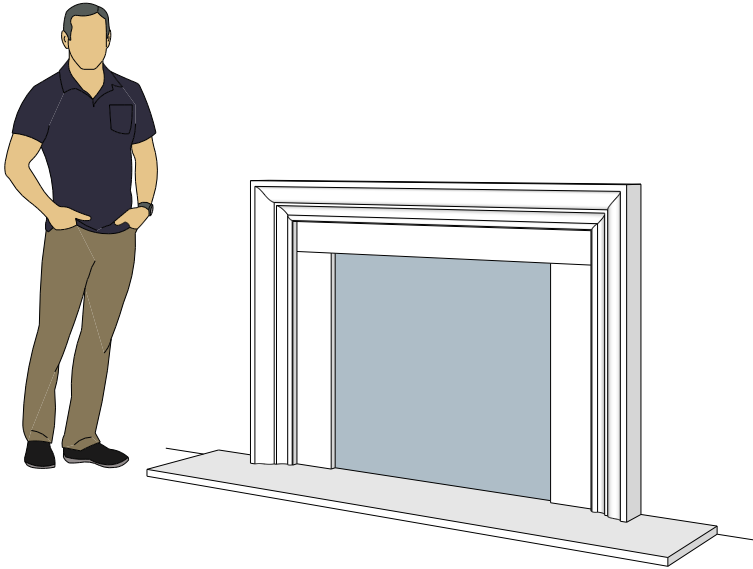

Picture Frame Surrounds

4112.8

4114.10

4124.10

For reference:
Hearth: 1" Thick 80"W x 16"D
Fireplace: 35 1/2"W x 32 1/2"H
Mantel opening: 48"W x 36"H

Picture Frame Surrounds

4113.6

4113.8

4113.10

For reference:
Hearth: 1" Thick 80"W x 16"D
Fireplace: 35 1/2"W x 32 1/2"H
Mantel opening: 48"W x 36"H

Picture Frame Surrounds

4115.7

4115.11

4119.10

For reference:
 Hearth: 1" Thick 80"W x 16"D
 Fireplace: 35 1/2"W x 32 1/2"H
 Mantel opening: 48"W x 36"H

Picture Frame Surrounds

4116.8

4116.11

4116.14

For reference:
Hearth: 1" Thick 80"W x 16"D
Fireplace: 35 1/2"W x 32 1/2"H
Mantel opening: 48"W x 36"H

Picture Frame Surrounds

4122.16

4123.10