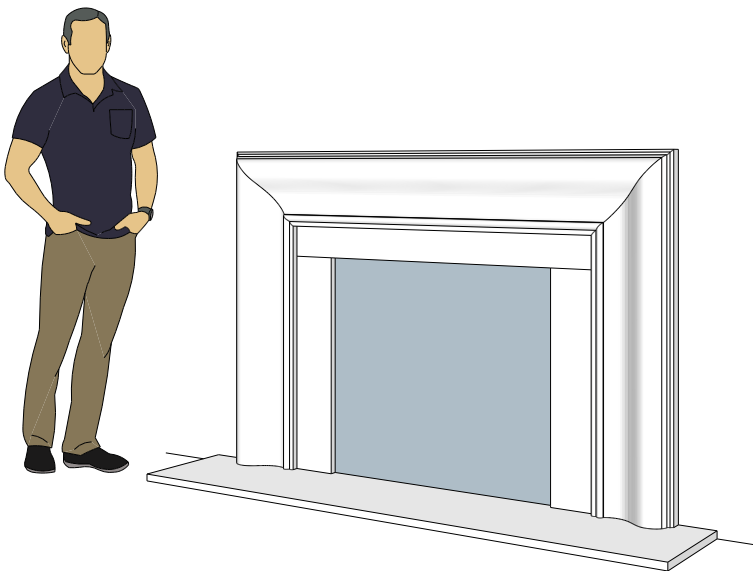

Picture Frame Surrounds

4112.8

4114.10

4124.10

For reference:
Hearth: 1" Thick 80"W x 16"D
Fireplace: 35 1/2"W x 32 1/2"H
Mantel opening: 48"W x 36"H

Picture Frame Surrounds

4113.6

4113.8

4113.10

For reference:
Hearth: 1" Thick 80"W x 16"D
Fireplace: 35 1/2"W x 32 1/2"H
Mantel opening: 48"W x 36"H

Picture Frame Surrounds

4115.7

4115.11

4119.10

For reference:
 Hearth: 1" Thick 80"W x 16"D
 Fireplace: 35 1/2"W x 32 1/2"H
 Mantel opening: 48"W x 36"H

Picture Frame Surrounds

4116.8

4116.11

4116.14

For reference:
Hearth: 1" Thick 80"W x 16"D
Fireplace: 35 1/2"W x 32 1/2"H
Mantel opening: 48"W x 36"H

Picture Frame Surrounds

4122.16

4123.10

For reference:
 Hearth: 1" Thick 80"W x 16"D
 Fireplace: 35 1/2"W x 32 1/2"H
 Mantel opening: 48"W x 36"H
 Profile: 11"