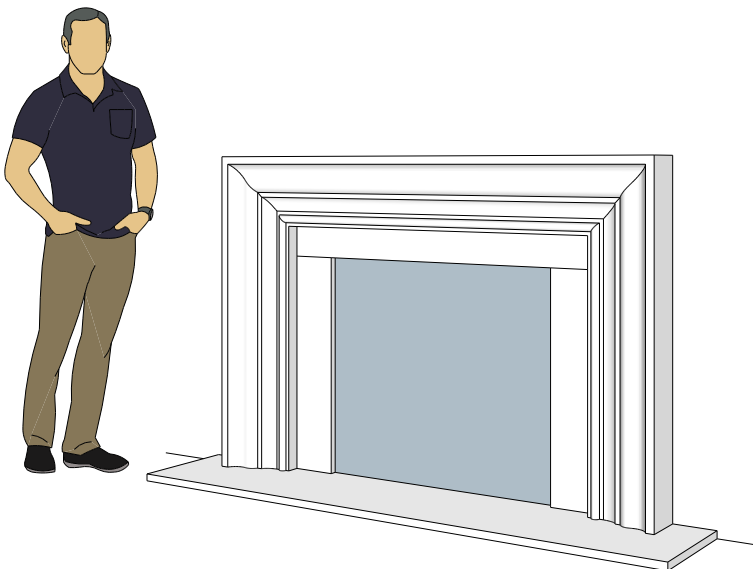

Picture Frame Surrounds

4112.8

4114.10

4124.10

For reference:
Hearth: 1" Thick 80"W x 16"D
Fireplace: 35 1/2"W x 32 1/2"H
Mantel opening: 48"W x 36"H

Picture Frame Surrounds

4113.6

4113.8

4113.10

For reference:
Hearth: 1" Thick 80"W x 16"D
Fireplace: 35 1/2"W x 32 1/2"H
Mantel opening: 48"W x 36"H

Picture Frame Surrounds

4115.7

4115.11

4119.10

For reference:
 Hearth: 1" Thick 80"W x 16"D
 Fireplace: 35 1/2"W x 32 1/2"H
 Mantel opening: 48"W x 36"H

Picture Frame Surrounds

4116.8

4116.11

4116.14

For reference:
Hearth: 1" Thick 80"W x 16"D
Fireplace: 35 1/2"W x 32 1/2"H
Mantel opening: 48"W x 36"H

Picture Frame Surrounds

4122.16

4123.10

For reference:
 Hearth: 1" Thick 80"W x 16"D
 Fireplace: 35 1/2"W x 32 1/2"H
 Mantel opening: 48"W x 36"H
 Profile: 11"