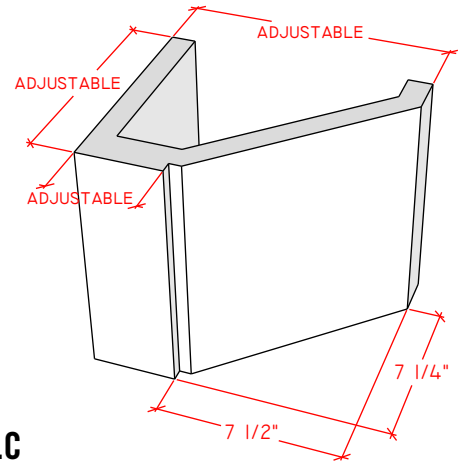

Picture Frame Surrounds

4116.8

4116.11

4116.14

For reference:
Hearth: 1" Thick 80"W x 16"D
Fireplace: 35 1/2"W x 32 1/2"H
Mantel opening: 48"W x 36"H

Picture Frame Surrounds

4122.16

4123.10

4121.12

For reference:
 Hearth: 1" Thick 80"W x 16"D
 Fireplace: 35 1/2"W x 32 1/2"H
 Mantel opening: 48"W x 36"H

Picture Frame Surrounds

4125.8

4130.8

4131.11

For reference:
 Hearth: 1" Thick 80"W x 16"D
 Fireplace: 35 1/2"W x 32 1/2"H
 Mantel opening: 48"W x 36"H

Picture Frame Surrounds

4127.6

4127.9

For reference:
Hearth: 1" Thick 80"W x 16"D
Fireplace: 35 1/2"W x 32 1/2"H
Mantel opening: 48"W x 36"H

Picture Frame Surrounds

4140.C

4141.C

4142.C

For reference:
 Hearth: 1" Thick 80"W x 16"D
 Fireplace: 35 1/2"W x 32 1/2"H
 Mantel opening: 48"W x 36"H
 Profile: 11"