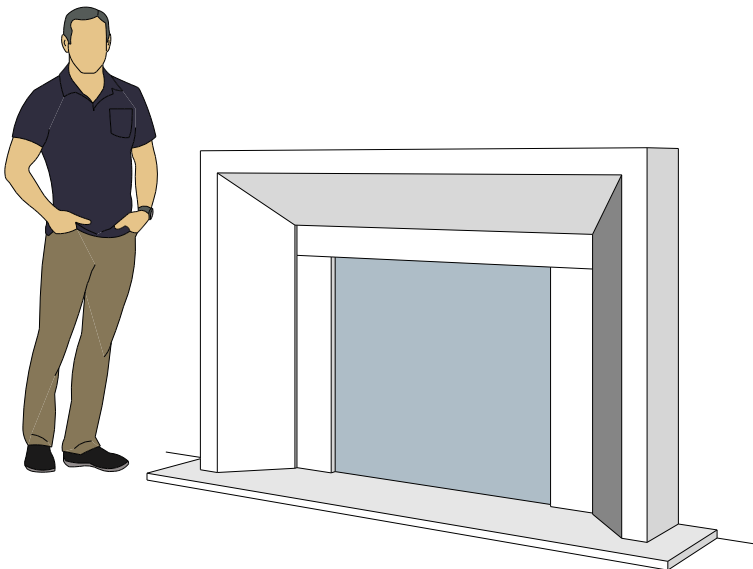

Picture Frame Surrounds

4127.6

4127.9

For reference:
Hearth: 1" Thick 80"W x 16"D
Fireplace: 35 1/2"W x 32 1/2"H
Mantel opening: 48"W x 36"H

Picture Frame Surrounds

4140.C

4141.C

4142.C

For reference:
 Hearth: 1" Thick 80"W x 16"D
 Fireplace: 35 1/2"W x 32 1/2"H
 Mantel opening: 48"W x 36"H
 Profile: 11"