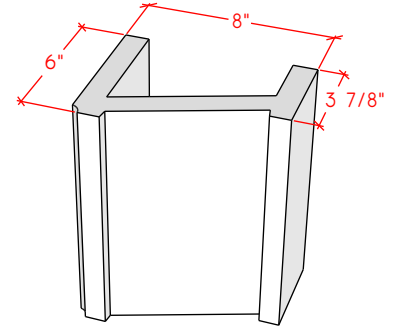

Picture Frame Surrounds

4112.8

4114.10

4124.10

For reference:
Hearth: 1" Thick 80"W x 16"D
Fireplace: 35 1/2"W x 32 1/2"H
Mantel opening: 48"W x 36"H

Picture Frame Surrounds

4113.6

4113.8

4113.10

For reference:
Hearth: 1" Thick 80"W x 16"D
Fireplace: 35 1/2"W x 32 1/2"H
Mantel opening: 48"W x 36"H

Picture Frame Surrounds

4115.7

4115.11

4119.10

For reference:
 Hearth: 1" Thick 80"W x 16"D
 Fireplace: 35 1/2"W x 32 1/2"H
 Mantel opening: 48"W x 36"H

Picture Frame Surrounds

4116.8

4116.11

4116.14

For reference:
Hearth: 1" Thick 80"W x 16"D
Fireplace: 35 1/2"W x 32 1/2"H
Mantel opening: 48"W x 36"H

Picture Frame Surrounds

4122.16

4123.10

For reference:
 Hearth: 1" Thick 80"W x 16"D
 Fireplace: 35 1/2"W x 32 1/2"H
 Mantel opening: 48"W x 36"H
 Profile: 11"