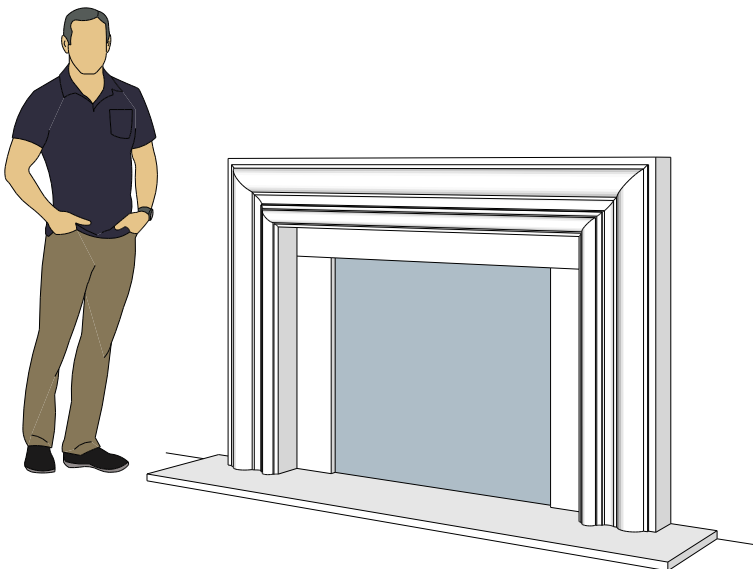

Picture Frame Surrounds

4112.8

4114.10

4124.10

For reference:
Hearth: 1" Thick 80"W x 16"D
Fireplace: 35 1/2"W x 32 1/2"H
Mantel opening: 48"W x 36"H

Picture Frame Surrounds

4113.6

4113.8

4113.10

For reference:
Hearth: 1" Thick 80"W x 16"D
Fireplace: 35 1/2"W x 32 1/2"H
Mantel opening: 48"W x 36"H

Picture Frame Surrounds

4115.7

4115.11

4119.10

For reference:
 Hearth: 1" Thick 80"W x 16"D
 Fireplace: 35 1/2"W x 32 1/2"H
 Mantel opening: 48"W x 36"H

Picture Frame Surrounds

4116.8

4116.11

4116.14

For reference:
Hearth: 1" Thick 80"W x 16"D
Fireplace: 35 1/2"W x 32 1/2"H
Mantel opening: 48"W x 36"H

Picture Frame Surrounds

4122.16

4123.10

For reference:
 Hearth: 1" Thick 80"W x 16"D
 Fireplace: 35 1/2"W x 32 1/2"H
 Mantel opening: 48"W x 36"H
 Profile: 11"