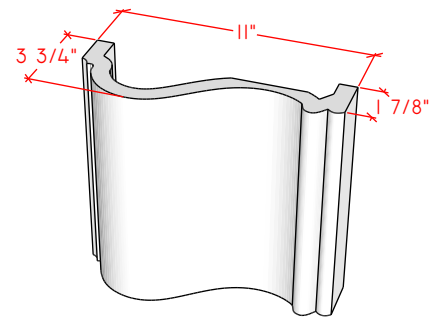

Picture Frame Surrounds

4112.8

4114.10

4124.10

For reference:
Hearth: 1" Thick 80"W x 16"D
Fireplace: 35 1/2"W x 32 1/2"H
Mantel opening: 48"W x 36"H

Picture Frame Surrounds

4113.6

4113.8

4113.10

For reference:
Hearth: 1" Thick 80"W x 16"D
Fireplace: 35 1/2"W x 32 1/2"H
Mantel opening: 48"W x 36"H

Picture Frame Surrounds

4115.7

4115.11

4119.10

For reference:
 Hearth: 1" Thick 80"W x 16"D
 Fireplace: 35 1/2"W x 32 1/2"H
 Mantel opening: 48"W x 36"H

Picture Frame Surrounds

4116.8

4116.11

4116.14

For reference:
Hearth: 1" Thick 80"W x 16"D
Fireplace: 35 1/2"W x 32 1/2"H
Mantel opening: 48"W x 36"H

Picture Frame Surrounds

4122.16

4123.10

For reference:
 Hearth: 1" Thick 80"W x 16"D
 Fireplace: 35 1/2"W x 32 1/2"H
 Mantel opening: 48"W x 36"H
 Profile: 11"