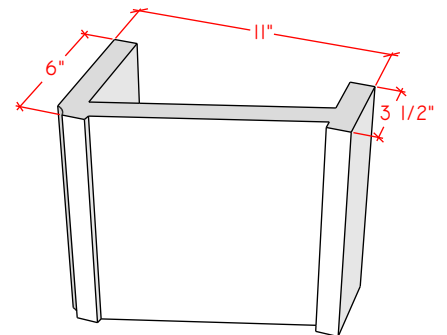

Picture Frame Surrounds

4112.8

4114.10

4124.10

For reference:
Hearth: 1" Thick 80"W x 16"D
Fireplace: 35 1/2"W x 32 1/2"H
Mantel opening: 48"W x 36"H

Picture Frame Surrounds

4113.6

4113.8

4113.10

For reference:
Hearth: 1" Thick 80"W x 16"D
Fireplace: 35 1/2"W x 32 1/2"H
Mantel opening: 48"W x 36"H

Picture Frame Surrounds

4115.7

4115.11

4119.10

For reference:
 Hearth: 1" Thick 80"W x 16"D
 Fireplace: 35 1/2"W x 32 1/2"H
 Mantel opening: 48"W x 36"H

Picture Frame Surrounds

4116.8

4116.11

4116.14

For reference:
Hearth: 1" Thick 80"W x 16"D
Fireplace: 35 1/2"W x 32 1/2"H
Mantel opening: 48"W x 36"H

Picture Frame Surrounds

4122.16

4123.10

For reference:
 Hearth: 1" Thick 80"W x 16"D
 Fireplace: 35 1/2"W x 32 1/2"H
 Mantel opening: 48"W x 36"H
 Profile: 11"