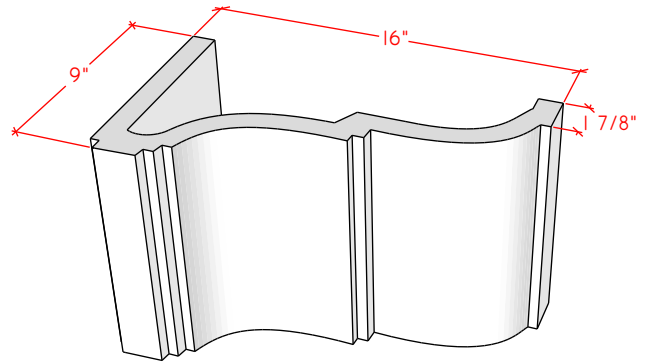

4113.10

For reference:
Hearth: 1" Thick 80"W x 16"D
Fireplace: 35 1/2"W x 32 1/2"H
Mantel opening: 48"W x 36"H

Picture Frame Surrounds

4115.7

4115.11

4119.10

For reference:
 Hearth: 1" Thick 80"W x 16"D
 Fireplace: 35 1/2"W x 32 1/2"H
 Mantel opening: 48"W x 36"H

Picture Frame Surrounds

4116.8

4116.11

4116.14

For reference:
Hearth: 1" Thick 80"W x 16"D
Fireplace: 35 1/2"W x 32 1/2"H
Mantel opening: 48"W x 36"H

Picture Frame Surrounds

4122.16

4123.10

4121.12

For reference:
 Hearth: 1" Thick 80"W x 16"D
 Fireplace: 35 1/2"W x 32 1/2"H
 Mantel opening: 48"W x 36"H

Picture Frame Surrounds

4125.8

4130.8

4131.11

For reference:
 Hearth: 1" Thick 80"W x 16"D
 Fireplace: 35 1/2"W x 32 1/2"H
 Mantel opening: 48"W x 36"H

For reference:
 Hearth: 1" Thick 80"W x 16"D
 Fireplace: 35 1/2"W x 32 1/2"H
 Mantel opening: 48"W x 36"H
 Profile: 11"