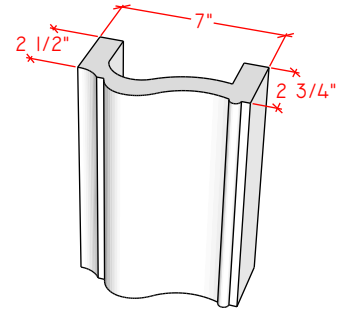

Picture Frame Surrounds

4112.8

4114.10

4124.10

For reference:
Hearth: 1" Thick 80"W x 16"D
Fireplace: 35 1/2"W x 32 1/2"H
Mantel opening: 48"W x 36"H

Picture Frame Surrounds

4113.6

4113.8

4113.10

For reference:
Hearth: 1" Thick 80"W x 16"D
Fireplace: 35 1/2"W x 32 1/2"H
Mantel opening: 48"W x 36"H

Picture Frame Surrounds

4115.7

4115.11

4119.10

For reference:
 Hearth: 1" Thick 80"W x 16"D
 Fireplace: 35 1/2"W x 32 1/2"H
 Mantel opening: 48"W x 36"H

Picture Frame Surrounds

4116.8

4116.11

4116.14

For reference:
Hearth: 1" Thick 80"W x 16"D
Fireplace: 35 1/2"W x 32 1/2"H
Mantel opening: 48"W x 36"H

Picture Frame Surrounds

4122.16

4123.10

For reference:
 Hearth: 1" Thick 80"W x 16"D
 Fireplace: 35 1/2"W x 32 1/2"H
 Mantel opening: 48"W x 36"H
 Profile: 11"