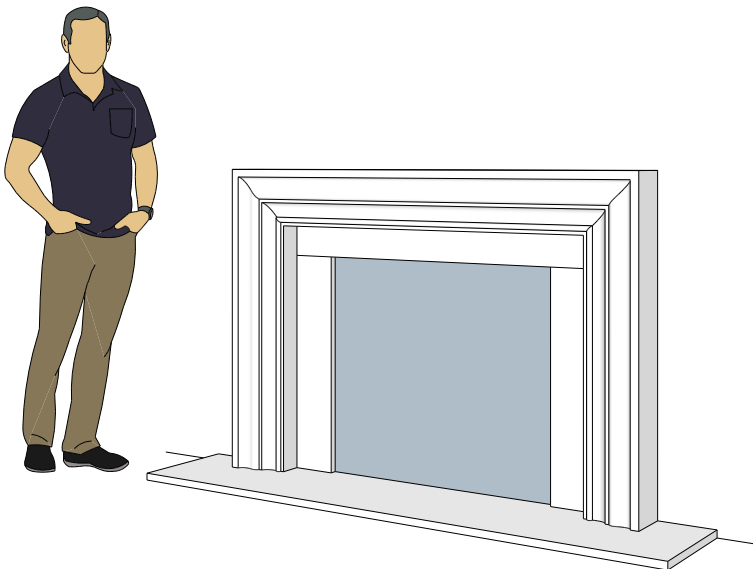

Picture Frame Surrounds

4112.8

4114.10

4124.10

For reference:
Hearth: 1" Thick 80"W x 16"D
Fireplace: 35 1/2"W x 32 1/2"H
Mantel opening: 48"W x 36"H

Picture Frame Surrounds

4113.6

4113.8

4113.10

For reference:
Hearth: 1" Thick 80"W x 16"D
Fireplace: 35 1/2"W x 32 1/2"H
Mantel opening: 48"W x 36"H

Picture Frame Surrounds

4115.7

4115.11

4119.10

For reference:
 Hearth: 1" Thick 80"W x 16"D
 Fireplace: 35 1/2"W x 32 1/2"H
 Mantel opening: 48"W x 36"H

Picture Frame Surrounds

4116.8

4116.11

4116.14

For reference:
Hearth: 1" Thick 80"W x 16"D
Fireplace: 35 1/2"W x 32 1/2"H
Mantel opening: 48"W x 36"H

Picture Frame Surrounds

4122.16

4123.10

For reference:
 Hearth: 1" Thick 80"W x 16"D
 Fireplace: 35 1/2"W x 32 1/2"H
 Mantel opening: 48"W x 36"H
 Profile: 11"