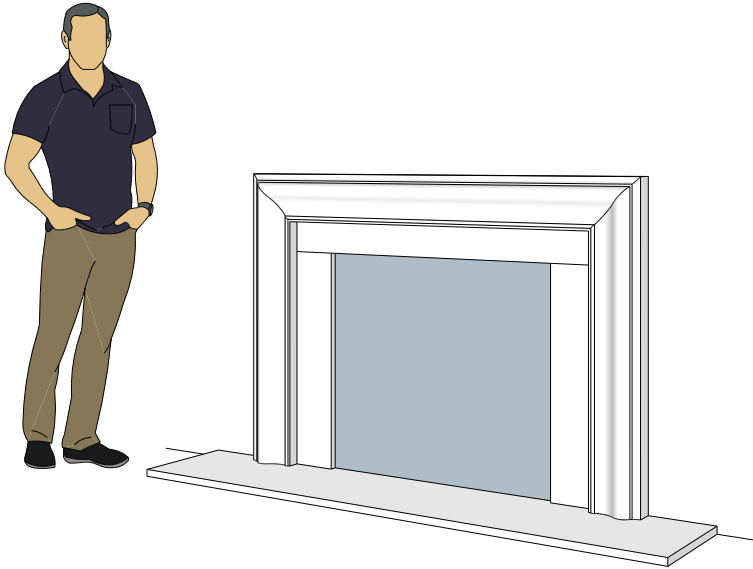

Picture Frame Surrounds

4112.8

4114.10

4124.10

For reference:
Hearth: 1" Thick 80"W x 16"D
Fireplace: 35 1/2"W x 32 1/2"H
Mantel opening: 48"W x 36"H

Picture Frame Surrounds

4113.6

4113.8

4113.10

For reference:
Hearth: 1" Thick 80"W x 16"D
Fireplace: 35 1/2"W x 32 1/2"H
Mantel opening: 48"W x 36"H

Picture Frame Surrounds

4115.7

4115.11

4119.10

For reference:
 Hearth: 1" Thick 80"W x 16"D
 Fireplace: 35 1/2"W x 32 1/2"H
 Mantel opening: 48"W x 36"H

Picture Frame Surrounds

4116.8

4116.11

4116.14

For reference:
Hearth: 1" Thick 80"W x 16"D
Fireplace: 35 1/2"W x 32 1/2"H
Mantel opening: 48"W x 36"H

Picture Frame Surrounds

4122.16

4123.10

For reference:
 Hearth: 1" Thick 80"W x 16"D
 Fireplace: 35 1/2"W x 32 1/2"H
 Mantel opening: 48"W x 36"H
 Profile: 11"