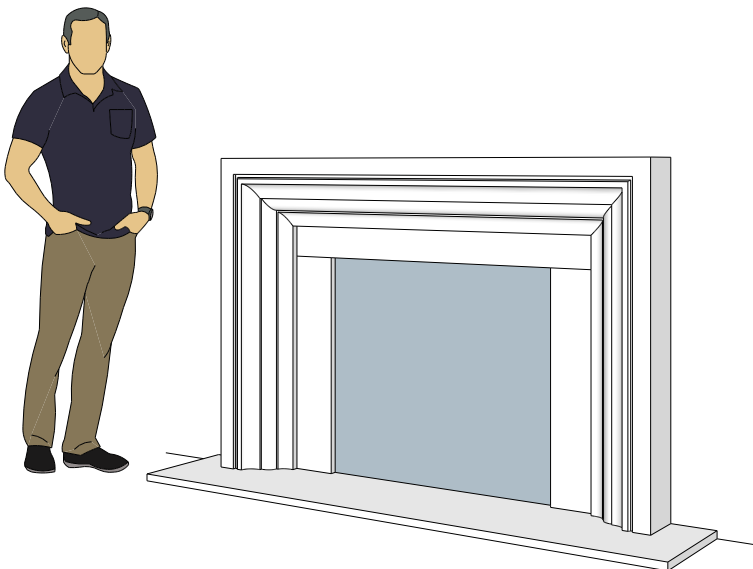

Picture Frame Surrounds

4112.8

4114.10

4124.10

For reference:
Hearth: 1" Thick 80"W x 16"D
Fireplace: 35 1/2"W x 32 1/2"H
Mantel opening: 48"W x 36"H

Picture Frame Surrounds

4113.6

4113.8

4113.10

For reference:
Hearth: 1" Thick 80"W x 16"D
Fireplace: 35 1/2"W x 32 1/2"H
Mantel opening: 48"W x 36"H

Picture Frame Surrounds

4115.7

4115.11

4119.10

For reference:
 Hearth: 1" Thick 80"W x 16"D
 Fireplace: 35 1/2"W x 32 1/2"H
 Mantel opening: 48"W x 36"H

Picture Frame Surrounds

4116.8

4116.11

4116.14

For reference:
Hearth: 1" Thick 80"W x 16"D
Fireplace: 35 1/2"W x 32 1/2"H
Mantel opening: 48"W x 36"H

Picture Frame Surrounds

4122.16

4123.10

For reference:
 Hearth: 1" Thick 80"W x 16"D
 Fireplace: 35 1/2"W x 32 1/2"H
 Mantel opening: 48"W x 36"H
 Profile: 11"