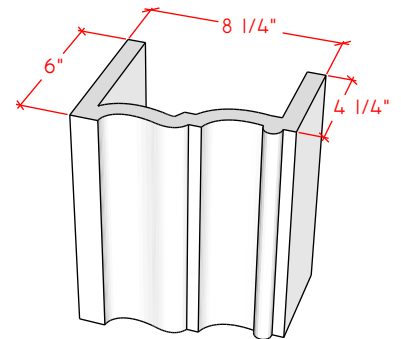

Picture Frame Surrounds

4112.8

4114.10

4124.10

For reference:
Hearth: 1" Thick 80"W x 16"D
Fireplace: 35 1/2"W x 32 1/2"H
Mantel opening: 48"W x 36"H

Picture Frame Surrounds

4113.6

4113.8

4113.10

For reference:
Hearth: 1" Thick 80"W x 16"D
Fireplace: 35 1/2"W x 32 1/2"H
Mantel opening: 48"W x 36"H

Picture Frame Surrounds

4115.7

4115.11

4119.10

For reference:
 Hearth: 1" Thick 80"W x 16"D
 Fireplace: 35 1/2"W x 32 1/2"H
 Mantel opening: 48"W x 36"H

Picture Frame Surrounds

4116.8

4116.11

4116.14

For reference:
Hearth: 1" Thick 80"W x 16"D
Fireplace: 35 1/2"W x 32 1/2"H
Mantel opening: 48"W x 36"H

Picture Frame Surrounds

4122.16

4123.10

For reference:
 Hearth: 1" Thick 80"W x 16"D
 Fireplace: 35 1/2"W x 32 1/2"H
 Mantel opening: 48"W x 36"H
 Profile: 11"