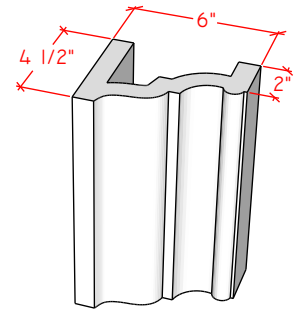

Picture Frame Surrounds

4112.8

4114.10

4124.10

For reference:
Hearth: 1" Thick 80"W x 16"D
Fireplace: 35 1/2"W x 32 1/2"H
Mantel opening: 48"W x 36"H

Picture Frame Surrounds

4113.6

4113.8

4113.10

For reference:
Hearth: 1" Thick 80"W x 16"D
Fireplace: 35 1/2"W x 32 1/2"H
Mantel opening: 48"W x 36"H

Picture Frame Surrounds

4115.7

4115.11

4119.10

For reference:
 Hearth: 1" Thick 80"W x 16"D
 Fireplace: 35 1/2"W x 32 1/2"H
 Mantel opening: 48"W x 36"H

Picture Frame Surrounds

4116.8

4116.11

4116.14

For reference:
Hearth: 1" Thick 80"W x 16"D
Fireplace: 35 1/2"W x 32 1/2"H
Mantel opening: 48"W x 36"H

Picture Frame Surrounds

4122.16

4123.10

For reference:
 Hearth: 1" Thick 80"W x 16"D
 Fireplace: 35 1/2"W x 32 1/2"H
 Mantel opening: 48"W x 36"H
 Profile: 11"