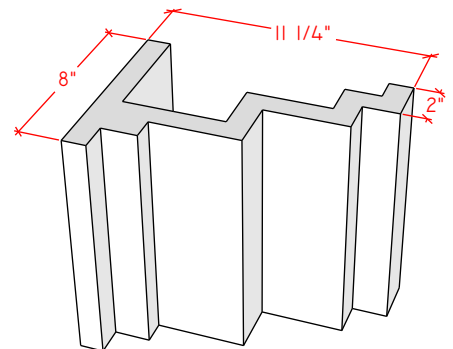

Picture Frame Surrounds

4116.8

4116.11

4116.14

For reference:
Hearth: 1" Thick 80"W x 16"D
Fireplace: 35 1/2"W x 32 1/2"H
Mantel opening: 48"W x 36"H

Picture Frame Surrounds

4122.16

4123.10

4121.12

For reference:
 Hearth: 1" Thick 80"W x 16"D
 Fireplace: 35 1/2"W x 32 1/2"H
 Mantel opening: 48"W x 36"H

Picture Frame Surrounds

4125.8

4130.8

4131.11

For reference:
 Hearth: 1" Thick 80"W x 16"D
 Fireplace: 35 1/2"W x 32 1/2"H
 Mantel opening: 48"W x 36"H

Picture Frame Surrounds

4127.6

4127.9

For reference:
Hearth: 1" Thick 80"W x 16"D
Fireplace: 35 1/2"W x 32 1/2"H
Mantel opening: 48"W x 36"H

Picture Frame Surrounds

4140.C

4141.C

4142.C

For reference:
 Hearth: 1" Thick 80"W x 16"D
 Fireplace: 35 1/2"W x 32 1/2"H
 Mantel opening: 48"W x 36"H
 Profile: 11"