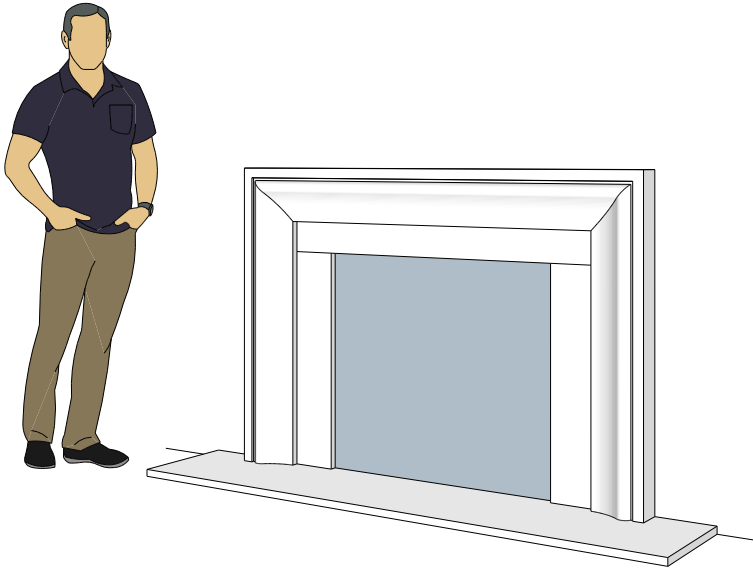

Picture Frame Surrounds

4112.8

4114.10

4124.10

For reference:
Hearth: 1" Thick 80"W x 16"D
Fireplace: 35 1/2"W x 32 1/2"H
Mantel opening: 48"W x 36"H

Picture Frame Surrounds

4113.6

4113.8

4113.10

For reference:
Hearth: 1" Thick 80"W x 16"D
Fireplace: 35 1/2"W x 32 1/2"H
Mantel opening: 48"W x 36"H

Picture Frame Surrounds

4115.7

4115.11

4119.10

For reference:
 Hearth: 1" Thick 80"W x 16"D
 Fireplace: 35 1/2"W x 32 1/2"H
 Mantel opening: 48"W x 36"H

Picture Frame Surrounds

4116.8

4116.11

4116.14

For reference:
Hearth: 1" Thick 80"W x 16"D
Fireplace: 35 1/2"W x 32 1/2"H
Mantel opening: 48"W x 36"H

Picture Frame Surrounds

4122.16

4123.10

For reference:
 Hearth: 1" Thick 80"W x 16"D
 Fireplace: 35 1/2"W x 32 1/2"H
 Mantel opening: 48"W x 36"H
 Profile: 11"