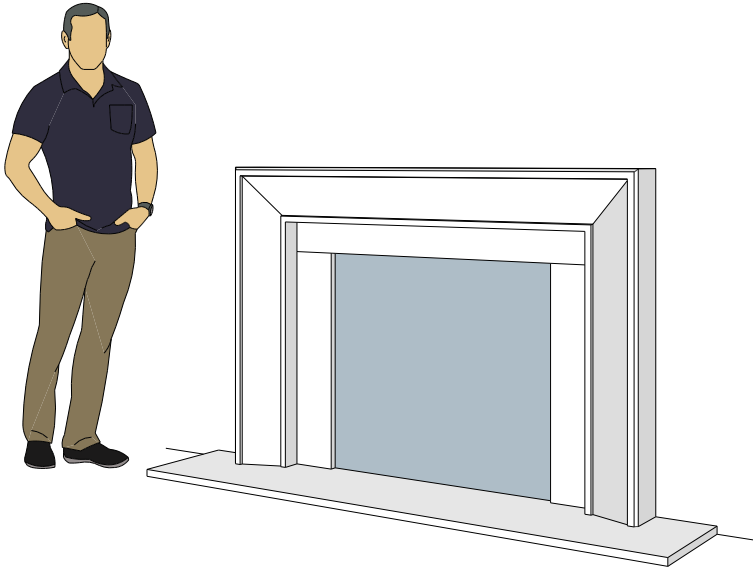

Picture Frame Surrounds

4112.8

4114.10

4124.10

For reference:
Hearth: 1" Thick 80"W x 16"D
Fireplace: 35 1/2"W x 32 1/2"H
Mantel opening: 48"W x 36"H

Picture Frame Surrounds

4113.6

4113.8

4113.10

For reference:
Hearth: 1" Thick 80"W x 16"D
Fireplace: 35 1/2"W x 32 1/2"H
Mantel opening: 48"W x 36"H

Picture Frame Surrounds

4115.7

4115.11

4119.10

For reference:
 Hearth: 1" Thick 80"W x 16"D
 Fireplace: 35 1/2"W x 32 1/2"H
 Mantel opening: 48"W x 36"H

Picture Frame Surrounds

4116.8

4116.11

4116.14

For reference:
Hearth: 1" Thick 80"W x 16"D
Fireplace: 35 1/2"W x 32 1/2"H
Mantel opening: 48"W x 36"H

Picture Frame Surrounds

4122.16

4123.10

For reference:
 Hearth: 1" Thick 80"W x 16"D
 Fireplace: 35 1/2"W x 32 1/2"H
 Mantel opening: 48"W x 36"H
 Profile: 11"