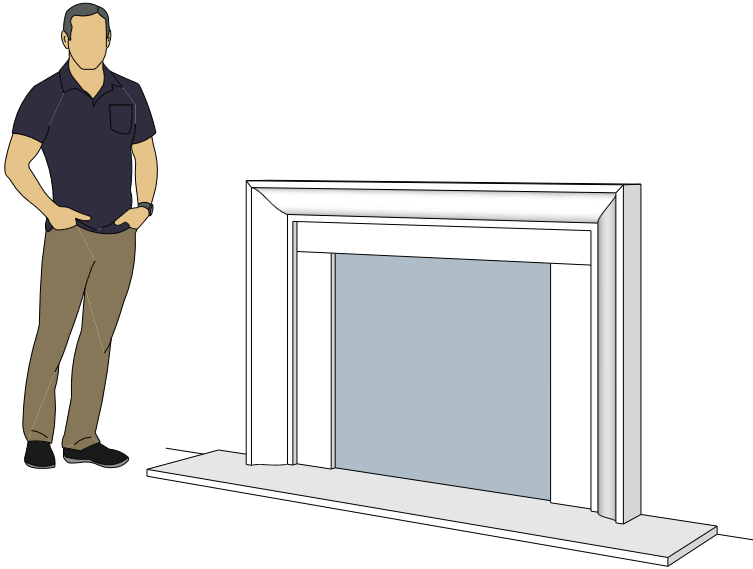

Picture Frame Surrounds

4116.8

4116.11

4116.14

For reference:
Hearth: 1" Thick 80"W x 16"D
Fireplace: 35 1/2"W x 32 1/2"H
Mantel opening: 48"W x 36"H

Picture Frame Surrounds

4122.16

4123.10

4121.12

For reference:
 Hearth: 1" Thick 80"W x 16"D
 Fireplace: 35 1/2"W x 32 1/2"H
 Mantel opening: 48"W x 36"H

Picture Frame Surrounds

4125.8

4130.8

4131.11

For reference:
 Hearth: 1" Thick 80"W x 16"D
 Fireplace: 35 1/2"W x 32 1/2"H
 Mantel opening: 48"W x 36"H

Picture Frame Surrounds

4127.6

4127.9

For reference:
Hearth: 1" Thick 80"W x 16"D
Fireplace: 35 1/2"W x 32 1/2"H
Mantel opening: 48"W x 36"H

Picture Frame Surrounds

4140.C

4141.C

4142.C

For reference:
 Hearth: 1" Thick 80"W x 16"D
 Fireplace: 35 1/2"W x 32 1/2"H
 Mantel opening: 48"W x 36"H
 Profile: 11"