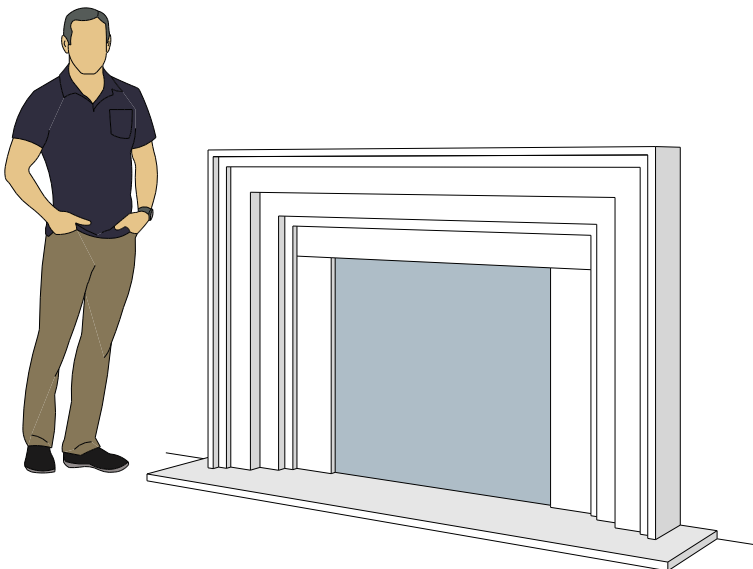

Picture Frame Surrounds

4116.8

4116.11

4116.14

For reference:
Hearth: 1" Thick 80"W x 16"D
Fireplace: 35 1/2"W x 32 1/2"H
Mantel opening: 48"W x 36"H

Picture Frame Surrounds

4122.16

4123.10

4121.12

For reference:
 Hearth: 1" Thick 80"W x 16"D
 Fireplace: 35 1/2"W x 32 1/2"H
 Mantel opening: 48"W x 36"H

Picture Frame Surrounds

4125.8

4130.8

4131.11

For reference:
 Hearth: 1" Thick 80"W x 16"D
 Fireplace: 35 1/2"W x 32 1/2"H
 Mantel opening: 48"W x 36"H

Picture Frame Surrounds

4127.6

4127.9

For reference:
Hearth: 1" Thick 80"W x 16"D
Fireplace: 35 1/2"W x 32 1/2"H
Mantel opening: 48"W x 36"H

Picture Frame Surrounds

4140.C

4141.C

4142.C

For reference:
 Hearth: 1" Thick 80"W x 16"D
 Fireplace: 35 1/2"W x 32 1/2"H
 Mantel opening: 48"W x 36"H
 Profile: 11"