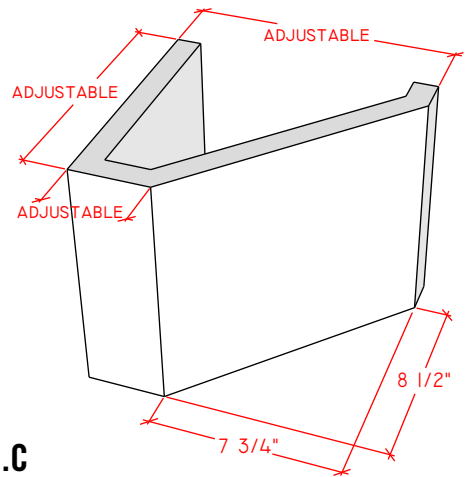

Picture Frame Surrounds

4116.8

4116.11

4116.14

For reference:
Hearth: 1" Thick 80"W x 16"D
Fireplace: 35 1/2"W x 32 1/2"H
Mantel opening: 48"W x 36"H

Picture Frame Surrounds

4122.16

4123.10

4121.12

For reference:
 Hearth: 1" Thick 80"W x 16"D
 Fireplace: 35 1/2"W x 32 1/2"H
 Mantel opening: 48"W x 36"H

Picture Frame Surrounds

4125.8

4130.8

4131.11

For reference:
 Hearth: 1" Thick 80"W x 16"D
 Fireplace: 35 1/2"W x 32 1/2"H
 Mantel opening: 48"W x 36"H

Picture Frame Surrounds

4127.6

4127.9

For reference:
Hearth: 1" Thick 80"W x 16"D
Fireplace: 35 1/2"W x 32 1/2"H
Mantel opening: 48"W x 36"H

Picture Frame Surrounds

4140.C

4141.C

4142.C

For reference:
 Hearth: 1" Thick 80"W x 16"D
 Fireplace: 35 1/2"W x 32 1/2"H
 Mantel opening: 48"W x 36"H
 Profile: 11"