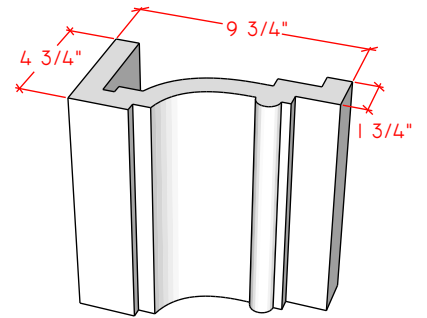

Picture Frame Surrounds

4112.8

4114.10

4124.10

For reference:
Hearth: 1" Thick 80"W x 16"D
Fireplace: 35 1/2"W x 32 1/2"H
Mantel opening: 48"W x 36"H

Picture Frame Surrounds

4113.6

4113.8

4113.10

For reference:
Hearth: 1" Thick 80"W x 16"D
Fireplace: 35 1/2"W x 32 1/2"H
Mantel opening: 48"W x 36"H

Picture Frame Surrounds

4115.7

4115.11

4119.10

For reference:
 Hearth: 1" Thick 80"W x 16"D
 Fireplace: 35 1/2"W x 32 1/2"H
 Mantel opening: 48"W x 36"H

Picture Frame Surrounds

4116.8

4116.11

4116.14

For reference:
Hearth: 1" Thick 80"W x 16"D
Fireplace: 35 1/2"W x 32 1/2"H
Mantel opening: 48"W x 36"H

Picture Frame Surrounds

4122.16

4123.10

For reference:
 Hearth: 1" Thick 80"W x 16"D
 Fireplace: 35 1/2"W x 32 1/2"H
 Mantel opening: 48"W x 36"H
 Profile: 11"