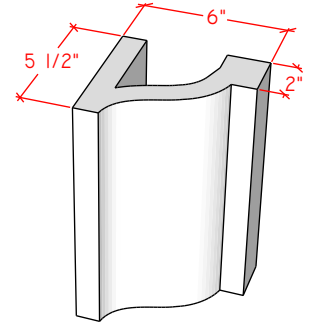

Picture Frame Surrounds

4116.8

4116.11

4116.14

For reference:
Hearth: 1" Thick 80"W x 16"D
Fireplace: 35 1/2"W x 32 1/2"H
Mantel opening: 48"W x 36"H

Picture Frame Surrounds

4122.16

4123.10

4121.12

For reference:
 Hearth: 1" Thick 80"W x 16"D
 Fireplace: 35 1/2"W x 32 1/2"H
 Mantel opening: 48"W x 36"H

Picture Frame Surrounds

4125.8

4130.8

4131.11

For reference:
 Hearth: 1" Thick 80"W x 16"D
 Fireplace: 35 1/2"W x 32 1/2"H
 Mantel opening: 48"W x 36"H

Picture Frame Surrounds

4127.6

4127.9

For reference:
Hearth: 1" Thick 80"W x 16"D
Fireplace: 35 1/2"W x 32 1/2"H
Mantel opening: 48"W x 36"H

Picture Frame Surrounds

4140.C

4141.C

4142.C

For reference:
 Hearth: 1" Thick 80"W x 16"D
 Fireplace: 35 1/2"W x 32 1/2"H
 Mantel opening: 48"W x 36"H
 Profile: 11"