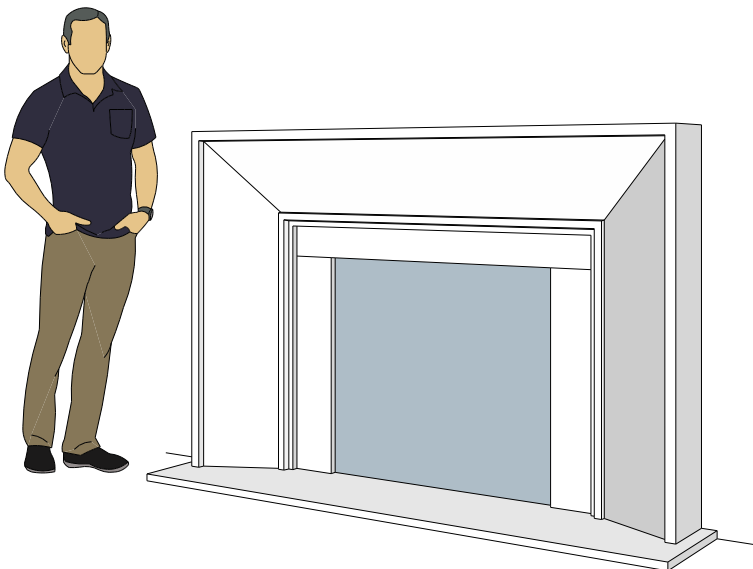

Picture Frame Surrounds

4112.8

4114.10

4124.10

For reference:
Hearth: 1" Thick 80"W x 16"D
Fireplace: 35 1/2"W x 32 1/2"H
Mantel opening: 48"W x 36"H

Picture Frame Surrounds

4113.6

4113.8

4113.10

For reference:
Hearth: 1" Thick 80"W x 16"D
Fireplace: 35 1/2"W x 32 1/2"H
Mantel opening: 48"W x 36"H

Picture Frame Surrounds

4115.7

4115.11

4119.10

For reference:
 Hearth: 1" Thick 80"W x 16"D
 Fireplace: 35 1/2"W x 32 1/2"H
 Mantel opening: 48"W x 36"H

Picture Frame Surrounds

4116.8

4116.11

4116.14

For reference:
Hearth: 1" Thick 80"W x 16"D
Fireplace: 35 1/2"W x 32 1/2"H
Mantel opening: 48"W x 36"H

Picture Frame Surrounds

4122.16

4123.10

For reference:
 Hearth: 1" Thick 80"W x 16"D
 Fireplace: 35 1/2"W x 32 1/2"H
 Mantel opening: 48"W x 36"H
 Profile: 11"