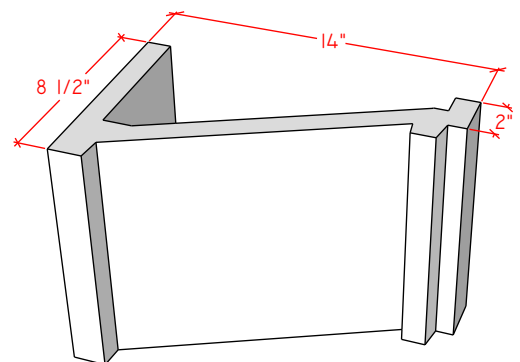

Picture Frame Surrounds

4112.8

4114.10

4124.10

For reference:
Hearth: 1" Thick 80"W x 16"D
Fireplace: 35 1/2"W x 32 1/2"H
Mantel opening: 48"W x 36"H

Picture Frame Surrounds

4113.6

4113.8

4113.10

For reference:
Hearth: 1" Thick 80"W x 16"D
Fireplace: 35 1/2"W x 32 1/2"H
Mantel opening: 48"W x 36"H

Picture Frame Surrounds

4115.7

4115.11

4119.10

For reference:
 Hearth: 1" Thick 80"W x 16"D
 Fireplace: 35 1/2"W x 32 1/2"H
 Mantel opening: 48"W x 36"H

Picture Frame Surrounds

4116.8

4116.11

4116.14

For reference:
Hearth: 1" Thick 80"W x 16"D
Fireplace: 35 1/2"W x 32 1/2"H
Mantel opening: 48"W x 36"H

Picture Frame Surrounds

4122.16

4123.10

For reference:
 Hearth: 1" Thick 80"W x 16"D
 Fireplace: 35 1/2"W x 32 1/2"H
 Mantel opening: 48"W x 36"H
 Profile: 11"