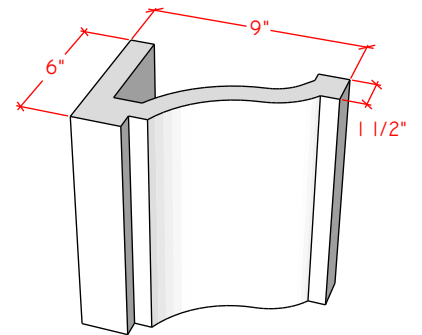

Picture Frame Surrounds

4116.8

4116.11

4116.14

For reference:
Hearth: 1" Thick 80"W x 16"D
Fireplace: 35 1/2"W x 32 1/2"H
Mantel opening: 48"W x 36"H

Picture Frame Surrounds

4122.16

4123.10

4121.12

For reference:
 Hearth: 1" Thick 80"W x 16"D
 Fireplace: 35 1/2"W x 32 1/2"H
 Mantel opening: 48"W x 36"H

Picture Frame Surrounds

4125.8

4130.8

4131.11

For reference:
 Hearth: 1" Thick 80"W x 16"D
 Fireplace: 35 1/2"W x 32 1/2"H
 Mantel opening: 48"W x 36"H

Picture Frame Surrounds

4127.6

4127.9

For reference:
Hearth: 1" Thick 80"W x 16"D
Fireplace: 35 1/2"W x 32 1/2"H
Mantel opening: 48"W x 36"H

Picture Frame Surrounds

4140.C

4141.C

4142.C

For reference:
 Hearth: 1" Thick 80"W x 16"D
 Fireplace: 35 1/2"W x 32 1/2"H
 Mantel opening: 48"W x 36"H
 Profile: 11"