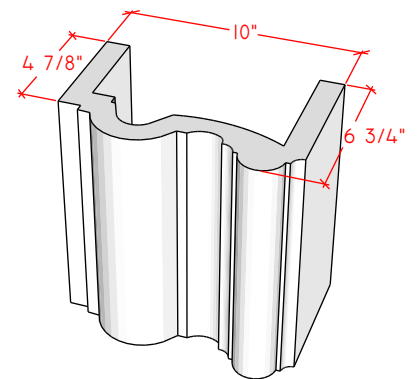

Picture Frame Surrounds

4112.8

4114.10

4124.10

For reference:
Hearth: 1" Thick 80"W x 16"D
Fireplace: 35 1/2"W x 32 1/2"H
Mantel opening: 48"W x 36"H

Picture Frame Surrounds

4113.6

4113.8

4113.10

For reference:
Hearth: 1" Thick 80"W x 16"D
Fireplace: 35 1/2"W x 32 1/2"H
Mantel opening: 48"W x 36"H

Picture Frame Surrounds

4115.7

4115.11

4119.10

For reference:
 Hearth: 1" Thick 80"W x 16"D
 Fireplace: 35 1/2"W x 32 1/2"H
 Mantel opening: 48"W x 36"H

Picture Frame Surrounds

4116.8

4116.11

4116.14

For reference:
Hearth: 1" Thick 80"W x 16"D
Fireplace: 35 1/2"W x 32 1/2"H
Mantel opening: 48"W x 36"H

Picture Frame Surrounds

4122.16

4123.10

For reference:
 Hearth: 1" Thick 80"W x 16"D
 Fireplace: 35 1/2"W x 32 1/2"H
 Mantel opening: 48"W x 36"H
 Profile: 11"