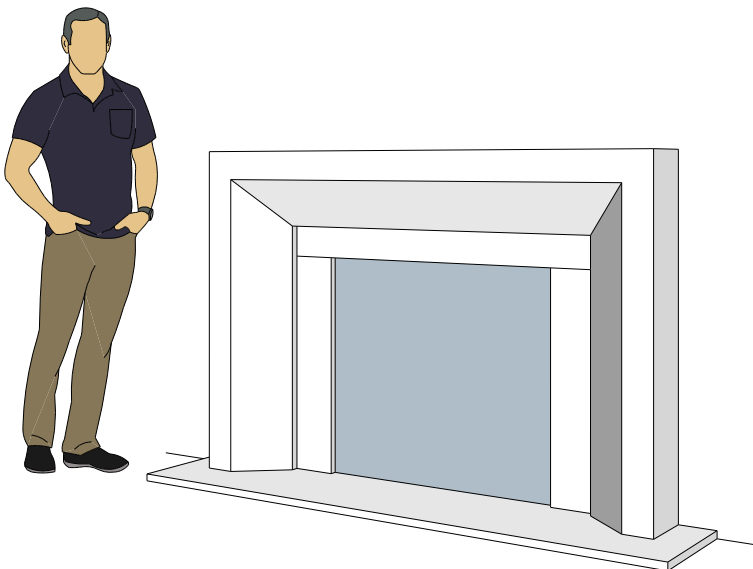

Picture Frame Surrounds

4127.6

4127.9

For reference:
Hearth: 1" Thick 80"W x 16"D
Fireplace: 35 1/2"W x 32 1/2"H
Mantel opening: 48"W x 36"H

Picture Frame Surrounds

4140.C

4141.C

4142.C

For reference:
 Hearth: 1" Thick 80"W x 16"D
 Fireplace: 35 1/2"W x 32 1/2"H
 Mantel opening: 48"W x 36"H
 Profile: 11"