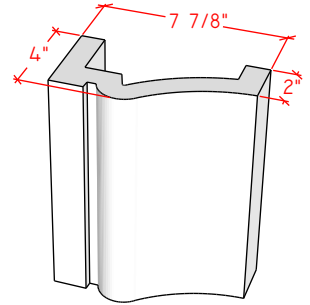

Picture Frame Surrounds

4112.8

4114.10

4124.10

For reference:
Hearth: 1" Thick 80"W x 16"D
Fireplace: 35 1/2"W x 32 1/2"H
Mantel opening: 48"W x 36"H

Picture Frame Surrounds

4113.6

4113.8

4113.10

For reference:
Hearth: 1" Thick 80"W x 16"D
Fireplace: 35 1/2"W x 32 1/2"H
Mantel opening: 48"W x 36"H

Picture Frame Surrounds

4115.7

4115.11

4119.10

For reference:
 Hearth: 1" Thick 80"W x 16"D
 Fireplace: 35 1/2"W x 32 1/2"H
 Mantel opening: 48"W x 36"H

Picture Frame Surrounds

4116.8

4116.11

4116.14

For reference:
Hearth: 1" Thick 80"W x 16"D
Fireplace: 35 1/2"W x 32 1/2"H
Mantel opening: 48"W x 36"H

Picture Frame Surrounds

4122.16

4123.10

For reference:
 Hearth: 1" Thick 80"W x 16"D
 Fireplace: 35 1/2"W x 32 1/2"H
 Mantel opening: 48"W x 36"H
 Profile: 11"