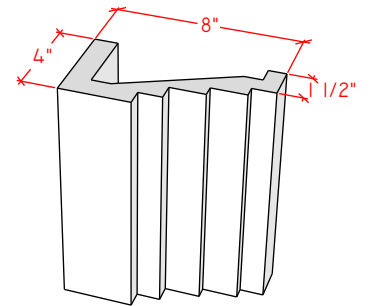

4113.10

For reference:
Hearth: 1" Thick 80"W x 16"D
Fireplace: 35 1/2"W x 32 1/2"H
Mantel opening: 48"W x 36"H

Picture Frame Surrounds

4115.7

4115.11

4119.10

For reference:
 Hearth: 1" Thick 80"W x 16"D
 Fireplace: 35 1/2"W x 32 1/2"H
 Mantel opening: 48"W x 36"H

Picture Frame Surrounds

4116.8

4116.11

4116.14

For reference:
Hearth: 1" Thick 80"W x 16"D
Fireplace: 35 1/2"W x 32 1/2"H
Mantel opening: 48"W x 36"H

Picture Frame Surrounds

4122.16

4123.10

4121.12

For reference:
 Hearth: 1" Thick 80"W x 16"D
 Fireplace: 35 1/2"W x 32 1/2"H
 Mantel opening: 48"W x 36"H

Picture Frame Surrounds

4125.8

4130.8

4131.11

For reference:
 Hearth: 1" Thick 80"W x 16"D
 Fireplace: 35 1/2"W x 32 1/2"H
 Mantel opening: 48"W x 36"H

For reference:
 Hearth: 1" Thick 80"W x 16"D
 Fireplace: 35 1/2"W x 32 1/2"H
 Mantel opening: 48"W x 36"H
 Profile: 11"