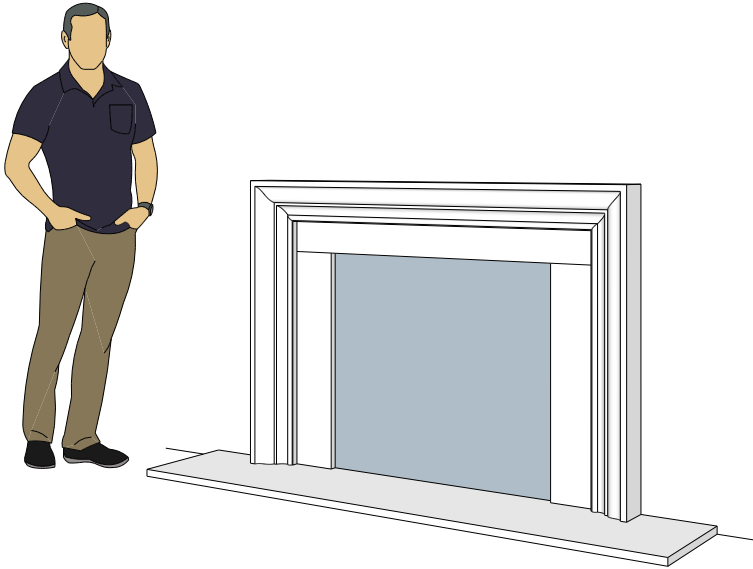

Picture Frame Surrounds

4112.8

4114.10

4124.10

For reference:
Hearth: 1" Thick 80"W x 16"D
Fireplace: 35 1/2"W x 32 1/2"H
Mantel opening: 48"W x 36"H

Picture Frame Surrounds

4113.6

4113.8

4113.10

For reference:
Hearth: 1" Thick 80"W x 16"D
Fireplace: 35 1/2"W x 32 1/2"H
Mantel opening: 48"W x 36"H

Picture Frame Surrounds

4115.7

4115.11

4119.10

For reference:
 Hearth: 1" Thick 80"W x 16"D
 Fireplace: 35 1/2"W x 32 1/2"H
 Mantel opening: 48"W x 36"H

Picture Frame Surrounds

4116.8

4116.11

4116.14

For reference:
Hearth: 1" Thick 80"W x 16"D
Fireplace: 35 1/2"W x 32 1/2"H
Mantel opening: 48"W x 36"H

Picture Frame Surrounds

4122.16

4123.10

For reference:
 Hearth: 1" Thick 80"W x 16"D
 Fireplace: 35 1/2"W x 32 1/2"H
 Mantel opening: 48"W x 36"H
 Profile: 11"