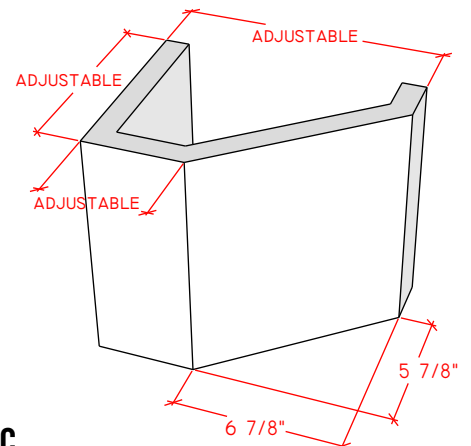

Picture Frame Surrounds

4116.8

4116.11

4116.14

For reference:
Hearth: 1" Thick 80"W x 16"D
Fireplace: 35 1/2"W x 32 1/2"H
Mantel opening: 48"W x 36"H

Picture Frame Surrounds

4122.16

4123.10

4121.12

For reference:
 Hearth: 1" Thick 80"W x 16"D
 Fireplace: 35 1/2"W x 32 1/2"H
 Mantel opening: 48"W x 36"H

Picture Frame Surrounds

4125.8

4130.8

4131.11

For reference:
 Hearth: 1" Thick 80"W x 16"D
 Fireplace: 35 1/2"W x 32 1/2"H
 Mantel opening: 48"W x 36"H

Picture Frame Surrounds

4127.6

4127.9

For reference:
Hearth: 1" Thick 80"W x 16"D
Fireplace: 35 1/2"W x 32 1/2"H
Mantel opening: 48"W x 36"H

Picture Frame Surrounds

4140.C

4141.C

4142.C

For reference:
 Hearth: 1" Thick 80"W x 16"D
 Fireplace: 35 1/2"W x 32 1/2"H
 Mantel opening: 48"W x 36"H
 Profile: 11"