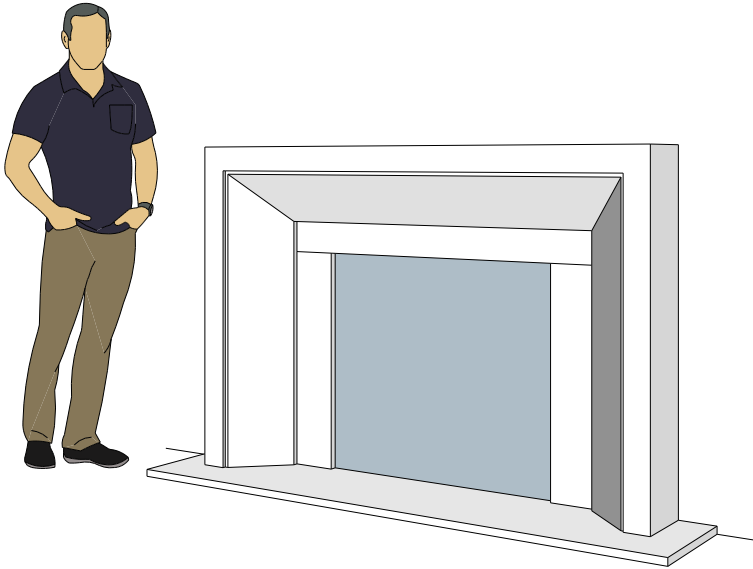

Picture Frame Surrounds

4127.6

4127.9

For reference:
Hearth: 1" Thick 80"W x 16"D
Fireplace: 35 1/2"W x 32 1/2"H
Mantel opening: 48"W x 36"H

Picture Frame Surrounds

4140.C

4141.C

4142.C

For reference:
 Hearth: 1" Thick 80"W x 16"D
 Fireplace: 35 1/2"W x 32 1/2"H
 Mantel opening: 48"W x 36"H
 Profile: 11"