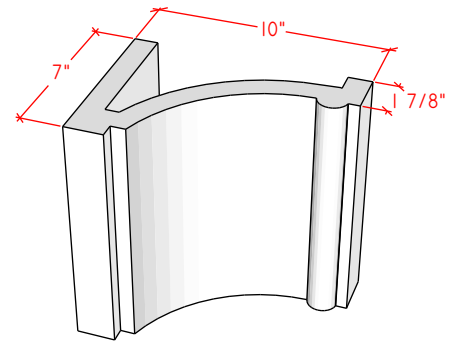

4113.10

For reference:
Hearth: 1" Thick 80"W x 16"D
Fireplace: 35 1/2"W x 32 1/2"H
Mantel opening: 48"W x 36"H

Picture Frame Surrounds

4115.7

4115.11

4119.10

For reference:
 Hearth: 1" Thick 80"W x 16"D
 Fireplace: 35 1/2"W x 32 1/2"H
 Mantel opening: 48"W x 36"H

Picture Frame Surrounds

4116.8

4116.11

4116.14

For reference:
Hearth: 1" Thick 80"W x 16"D
Fireplace: 35 1/2"W x 32 1/2"H
Mantel opening: 48"W x 36"H

Picture Frame Surrounds

4122.16

4123.10

4121.12

For reference:
 Hearth: 1" Thick 80"W x 16"D
 Fireplace: 35 1/2"W x 32 1/2"H
 Mantel opening: 48"W x 36"H

Picture Frame Surrounds

4125.8

4130.8

4131.11

For reference:
 Hearth: 1" Thick 80"W x 16"D
 Fireplace: 35 1/2"W x 32 1/2"H
 Mantel opening: 48"W x 36"H

For reference:
 Hearth: 1" Thick 80"W x 16"D
 Fireplace: 35 1/2"W x 32 1/2"H
 Mantel opening: 48"W x 36"H
 Profile: 11"