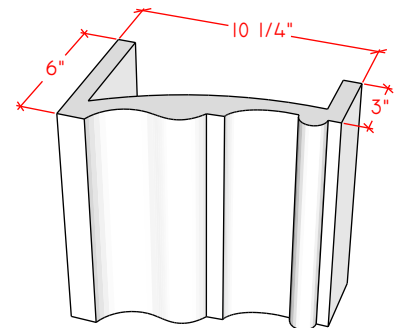

Picture Frame Surrounds

4112.8

4114.10

4124.10

For reference:
Hearth: 1" Thick 80"W x 16"D
Fireplace: 35 1/2"W x 32 1/2"H
Mantel opening: 48"W x 36"H

Picture Frame Surrounds

4113.6

4113.8

4113.10

For reference:
Hearth: 1" Thick 80"W x 16"D
Fireplace: 35 1/2"W x 32 1/2"H
Mantel opening: 48"W x 36"H

Picture Frame Surrounds

4115.7

4115.11

4119.10

For reference:
 Hearth: 1" Thick 80"W x 16"D
 Fireplace: 35 1/2"W x 32 1/2"H
 Mantel opening: 48"W x 36"H

Picture Frame Surrounds

4116.8

4116.11

4116.14

For reference:
Hearth: 1" Thick 80"W x 16"D
Fireplace: 35 1/2"W x 32 1/2"H
Mantel opening: 48"W x 36"H

Picture Frame Surrounds

4122.16

4123.10

For reference:
 Hearth: 1" Thick 80"W x 16"D
 Fireplace: 35 1/2"W x 32 1/2"H
 Mantel opening: 48"W x 36"H
 Profile: 11"