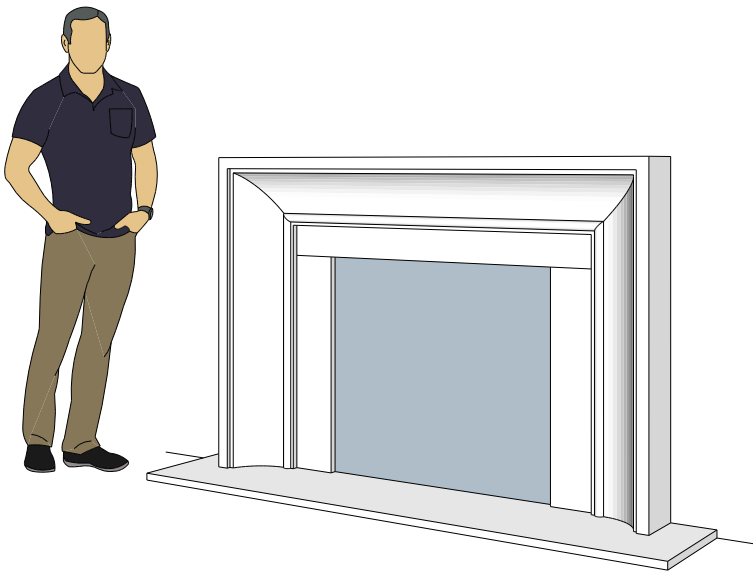

Picture Frame Surrounds

4116.8

4116.11

4116.14

For reference:
Hearth: 1" Thick 80"W x 16"D
Fireplace: 35 1/2"W x 32 1/2"H
Mantel opening: 48"W x 36"H

Picture Frame Surrounds

4122.16

4123.10

4121.12

For reference:
 Hearth: 1" Thick 80"W x 16"D
 Fireplace: 35 1/2"W x 32 1/2"H
 Mantel opening: 48"W x 36"H

Picture Frame Surrounds

4125.8

4130.8

4131.11

For reference:
 Hearth: 1" Thick 80"W x 16"D
 Fireplace: 35 1/2"W x 32 1/2"H
 Mantel opening: 48"W x 36"H

Picture Frame Surrounds

4127.6

4127.9

For reference:
Hearth: 1" Thick 80"W x 16"D
Fireplace: 35 1/2"W x 32 1/2"H
Mantel opening: 48"W x 36"H

Picture Frame Surrounds

4140.C

4141.C

4142.C

For reference:
 Hearth: 1" Thick 80"W x 16"D
 Fireplace: 35 1/2"W x 32 1/2"H
 Mantel opening: 48"W x 36"H
 Profile: 11"