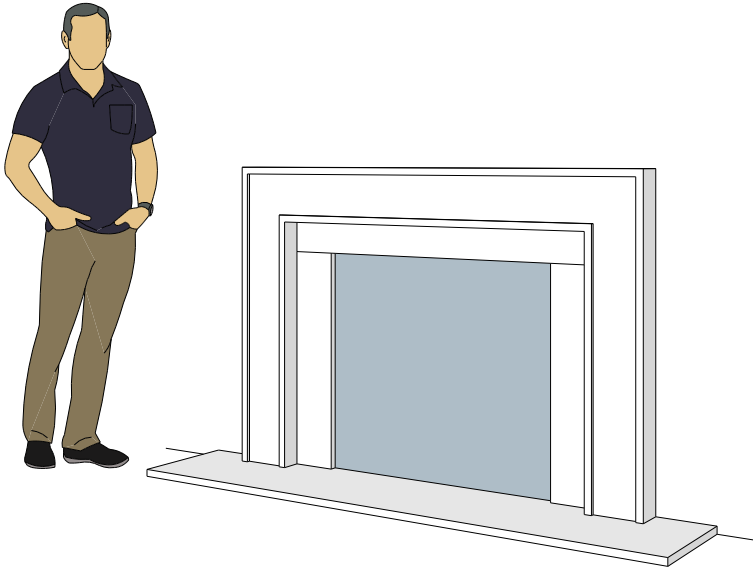

4113.10

For reference:
Hearth: 1" Thick 80"W x 16"D
Fireplace: 35 1/2"W x 32 1/2"H
Mantel opening: 48"W x 36"H

Picture Frame Surrounds

4115.7

4115.11

4119.10

For reference:
 Hearth: 1" Thick 80"W x 16"D
 Fireplace: 35 1/2"W x 32 1/2"H
 Mantel opening: 48"W x 36"H

Picture Frame Surrounds

4116.8

4116.11

4116.14

For reference:
Hearth: 1" Thick 80"W x 16"D
Fireplace: 35 1/2"W x 32 1/2"H
Mantel opening: 48"W x 36"H

Picture Frame Surrounds

4122.16

4123.10

4121.12

For reference:
 Hearth: 1" Thick 80"W x 16"D
 Fireplace: 35 1/2"W x 32 1/2"H
 Mantel opening: 48"W x 36"H

Picture Frame Surrounds

4125.8

4130.8

4131.11

For reference:
 Hearth: 1" Thick 80"W x 16"D
 Fireplace: 35 1/2"W x 32 1/2"H
 Mantel opening: 48"W x 36"H

For reference:
 Hearth: 1" Thick 80"W x 16"D
 Fireplace: 35 1/2"W x 32 1/2"H
 Mantel opening: 48"W x 36"H
 Profile: 11"