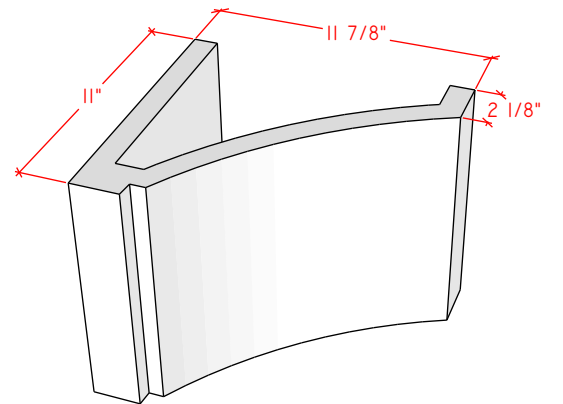

4113.10

For reference:
Hearth: 1" Thick 80"W x 16"D
Fireplace: 35 1/2"W x 32 1/2"H
Mantel opening: 48"W x 36"H

Picture Frame Surrounds

4115.7

4115.11

4119.10

For reference:
 Hearth: 1" Thick 80"W x 16"D
 Fireplace: 35 1/2"W x 32 1/2"H
 Mantel opening: 48"W x 36"H

Picture Frame Surrounds

4116.8

4116.11

4116.14

For reference:
Hearth: 1" Thick 80"W x 16"D
Fireplace: 35 1/2"W x 32 1/2"H
Mantel opening: 48"W x 36"H

Picture Frame Surrounds

4122.16

4123.10

4121.12

For reference:
 Hearth: 1" Thick 80"W x 16"D
 Fireplace: 35 1/2"W x 32 1/2"H
 Mantel opening: 48"W x 36"H

Picture Frame Surrounds

4125.8

4130.8

4131.11

For reference:
 Hearth: 1" Thick 80"W x 16"D
 Fireplace: 35 1/2"W x 32 1/2"H
 Mantel opening: 48"W x 36"H

For reference:
 Hearth: 1" Thick 80"W x 16"D
 Fireplace: 35 1/2"W x 32 1/2"H
 Mantel opening: 48"W x 36"H
 Profile: 11"