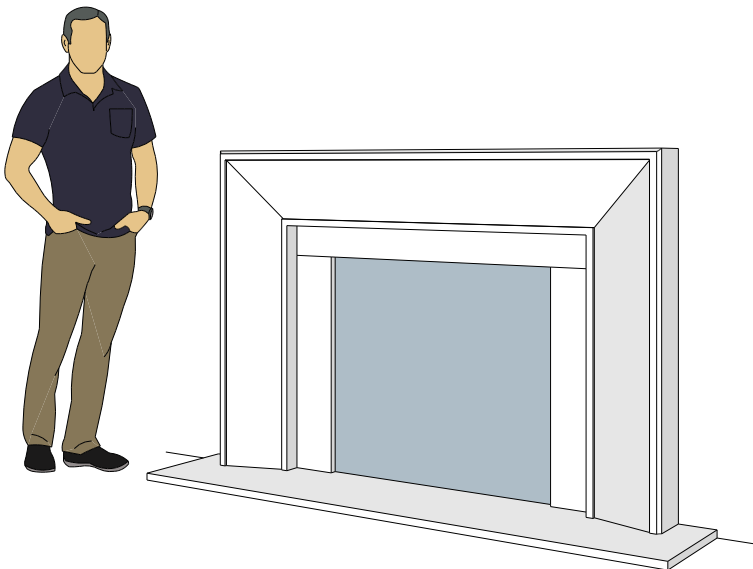

Picture Frame Surrounds

4112.8

4114.10

4124.10

For reference:
Hearth: 1" Thick 80"W x 16"D
Fireplace: 35 1/2"W x 32 1/2"H
Mantel opening: 48"W x 36"H

Picture Frame Surrounds

4113.6

4113.8

4113.10

For reference:
Hearth: 1" Thick 80"W x 16"D
Fireplace: 35 1/2"W x 32 1/2"H
Mantel opening: 48"W x 36"H

Picture Frame Surrounds

4115.7

4115.11

4119.10

For reference:
 Hearth: 1" Thick 80"W x 16"D
 Fireplace: 35 1/2"W x 32 1/2"H
 Mantel opening: 48"W x 36"H

Picture Frame Surrounds

4116.8

4116.11

4116.14

For reference:
Hearth: 1" Thick 80"W x 16"D
Fireplace: 35 1/2"W x 32 1/2"H
Mantel opening: 48"W x 36"H

Picture Frame Surrounds

4122.16

4123.10

For reference:
 Hearth: 1" Thick 80"W x 16"D
 Fireplace: 35 1/2"W x 32 1/2"H
 Mantel opening: 48"W x 36"H
 Profile: 11"