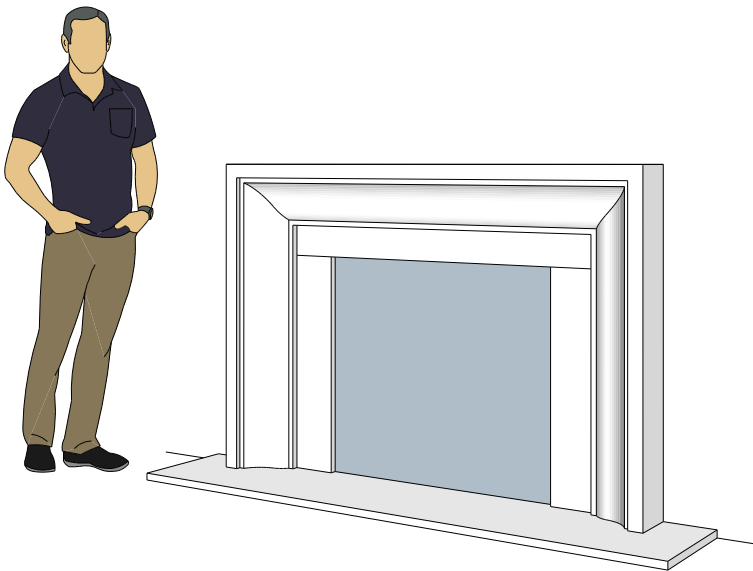

Picture Frame Surrounds

4116.8

4116.11

4116.14

For reference:
Hearth: 1" Thick 80"W x 16"D
Fireplace: 35 1/2"W x 32 1/2"H
Mantel opening: 48"W x 36"H

Picture Frame Surrounds

4122.16

4123.10

4121.12

For reference:
 Hearth: 1" Thick 80"W x 16"D
 Fireplace: 35 1/2"W x 32 1/2"H
 Mantel opening: 48"W x 36"H

Picture Frame Surrounds

4125.8

4130.8

4131.11

For reference:
 Hearth: 1" Thick 80"W x 16"D
 Fireplace: 35 1/2"W x 32 1/2"H
 Mantel opening: 48"W x 36"H

Picture Frame Surrounds

4127.6

4127.9

For reference:
Hearth: 1" Thick 80"W x 16"D
Fireplace: 35 1/2"W x 32 1/2"H
Mantel opening: 48"W x 36"H

Picture Frame Surrounds

4140.C

4141.C

4142.C

For reference:
 Hearth: 1" Thick 80"W x 16"D
 Fireplace: 35 1/2"W x 32 1/2"H
 Mantel opening: 48"W x 36"H
 Profile: 11"