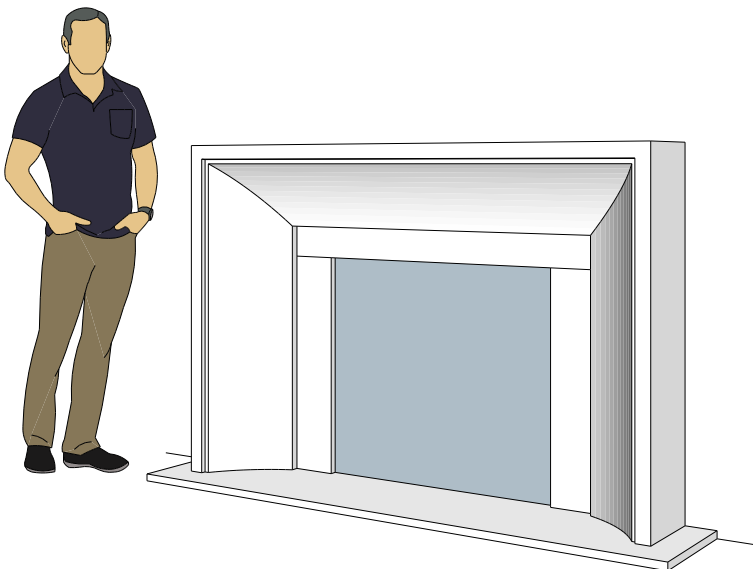

Picture Frame Surrounds

4116.8

4116.11

4116.14

For reference:
Hearth: 1" Thick 80"W x 16"D
Fireplace: 35 1/2"W x 32 1/2"H
Mantel opening: 48"W x 36"H

Picture Frame Surrounds

4122.16

4123.10

4121.12

For reference:
 Hearth: 1" Thick 80"W x 16"D
 Fireplace: 35 1/2"W x 32 1/2"H
 Mantel opening: 48"W x 36"H

Picture Frame Surrounds

4125.8

4130.8

4131.11

For reference:
 Hearth: 1" Thick 80"W x 16"D
 Fireplace: 35 1/2"W x 32 1/2"H
 Mantel opening: 48"W x 36"H

Picture Frame Surrounds

4127.6

4127.9

For reference:
Hearth: 1" Thick 80"W x 16"D
Fireplace: 35 1/2"W x 32 1/2"H
Mantel opening: 48"W x 36"H

Picture Frame Surrounds

4140.C

4141.C

4142.C

For reference:
 Hearth: 1" Thick 80"W x 16"D
 Fireplace: 35 1/2"W x 32 1/2"H
 Mantel opening: 48"W x 36"H
 Profile: 11"