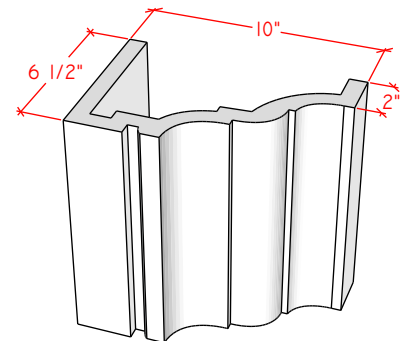

Picture Frame Surrounds

4112.8

4114.10

4124.10

For reference:
Hearth: 1" Thick 80"W x 16"D
Fireplace: 35 1/2"W x 32 1/2"H
Mantel opening: 48"W x 36"H

Picture Frame Surrounds

4113.6

4113.8

4113.10

For reference:
Hearth: 1" Thick 80"W x 16"D
Fireplace: 35 1/2"W x 32 1/2"H
Mantel opening: 48"W x 36"H

Picture Frame Surrounds

4115.7

4115.11

4119.10

For reference:
 Hearth: 1" Thick 80"W x 16"D
 Fireplace: 35 1/2"W x 32 1/2"H
 Mantel opening: 48"W x 36"H

Picture Frame Surrounds

4116.8

4116.11

4116.14

For reference:
Hearth: 1" Thick 80"W x 16"D
Fireplace: 35 1/2"W x 32 1/2"H
Mantel opening: 48"W x 36"H

Picture Frame Surrounds

4122.16

4123.10

For reference:
 Hearth: 1" Thick 80"W x 16"D
 Fireplace: 35 1/2"W x 32 1/2"H
 Mantel opening: 48"W x 36"H
 Profile: 11"