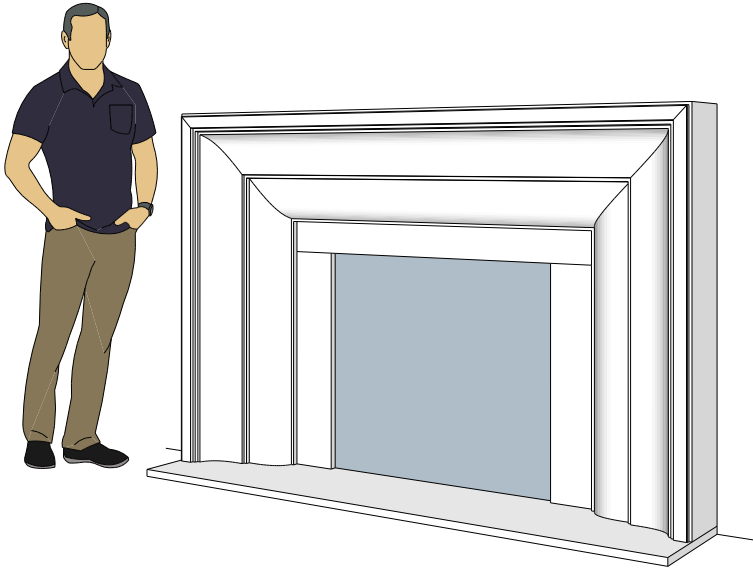

4113.10

For reference:
Hearth: 1" Thick 80"W x 16"D
Fireplace: 35 1/2"W x 32 1/2"H
Mantel opening: 48"W x 36"H

Picture Frame Surrounds

4115.7

4115.11

4119.10

For reference:
 Hearth: 1" Thick 80"W x 16"D
 Fireplace: 35 1/2"W x 32 1/2"H
 Mantel opening: 48"W x 36"H

Picture Frame Surrounds

4116.8

4116.11

4116.14

For reference:
Hearth: 1" Thick 80"W x 16"D
Fireplace: 35 1/2"W x 32 1/2"H
Mantel opening: 48"W x 36"H

Picture Frame Surrounds

4122.16

4123.10

4121.12

For reference:
 Hearth: 1" Thick 80"W x 16"D
 Fireplace: 35 1/2"W x 32 1/2"H
 Mantel opening: 48"W x 36"H

Picture Frame Surrounds

4125.8

4130.8

4131.11

For reference:
 Hearth: 1" Thick 80"W x 16"D
 Fireplace: 35 1/2"W x 32 1/2"H
 Mantel opening: 48"W x 36"H

For reference:
 Hearth: 1" Thick 80"W x 16"D
 Fireplace: 35 1/2"W x 32 1/2"H
 Mantel opening: 48"W x 36"H
 Profile: 11"