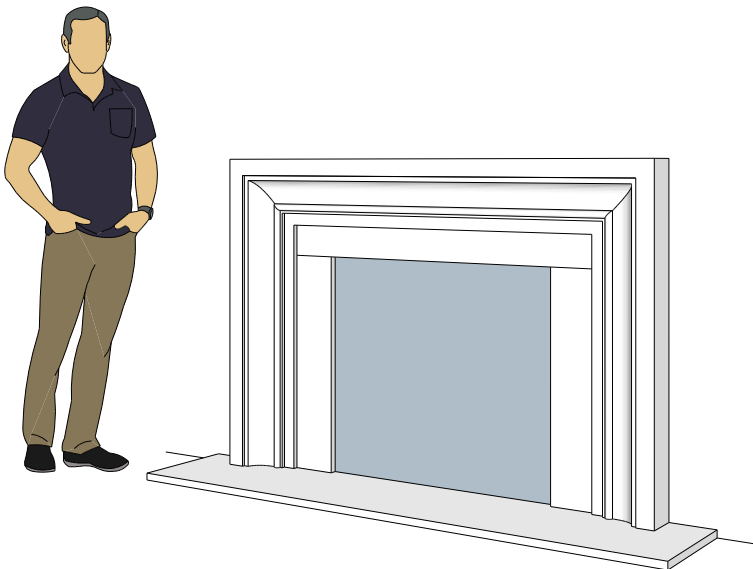

Picture Frame Surrounds

4112.8

4114.10

4124.10

For reference:
Hearth: 1" Thick 80"W x 16"D
Fireplace: 35 1/2"W x 32 1/2"H
Mantel opening: 48"W x 36"H

Picture Frame Surrounds

4113.6

4113.8

4113.10

For reference:
Hearth: 1" Thick 80"W x 16"D
Fireplace: 35 1/2"W x 32 1/2"H
Mantel opening: 48"W x 36"H

Picture Frame Surrounds

4115.7

4115.11

4119.10

For reference:
 Hearth: 1" Thick 80"W x 16"D
 Fireplace: 35 1/2"W x 32 1/2"H
 Mantel opening: 48"W x 36"H

Picture Frame Surrounds

4116.8

4116.11

4116.14

For reference:
Hearth: 1" Thick 80"W x 16"D
Fireplace: 35 1/2"W x 32 1/2"H
Mantel opening: 48"W x 36"H

Picture Frame Surrounds

4122.16

4123.10

For reference:
 Hearth: 1" Thick 80"W x 16"D
 Fireplace: 35 1/2"W x 32 1/2"H
 Mantel opening: 48"W x 36"H
 Profile: 11"