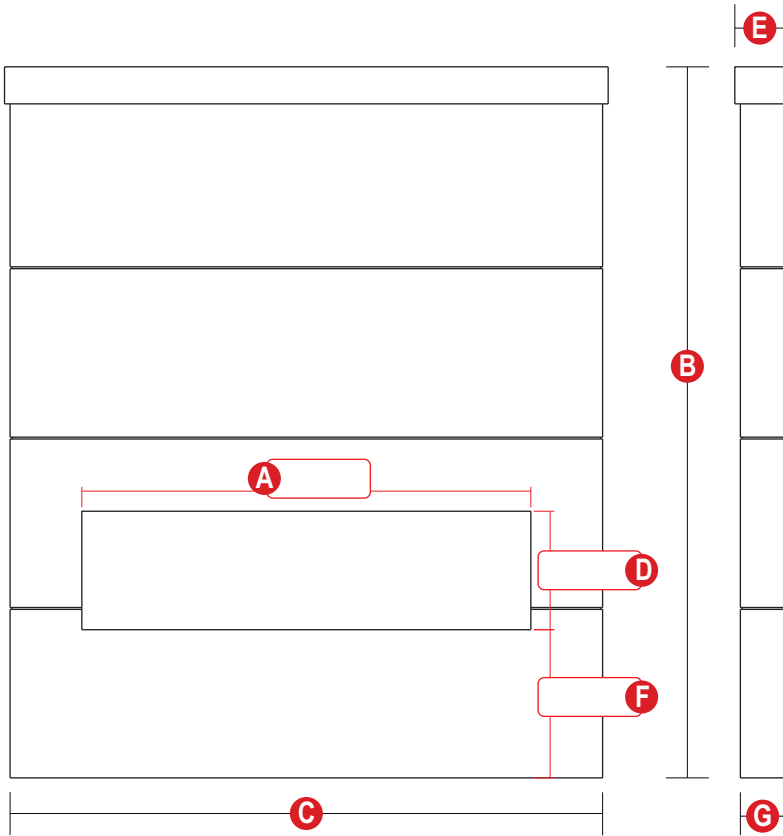

Stacked Stone

DRACME

CAST STONE FIREPLACE SURROUNDS

Toll Free 877-990-8635
 sales@dracme.com
 www.dracme.com

Color & Finish Options

- Buff Open Cast
- Limestone Open Cast
- Natural Open Cast
- Ash Open Cast
- Gray Open Cast
- Chocolate Open Cast

TV support & TV recess

- Reinforcement with wood for TV support
- Niche for TV

	Standard dimensions	Custom dimensions	Dimensions (needed for ordering)
C - Total Width	80"	up to 110"	
B - Total Height	96"	up to 168"	
E - Shelf Depth	G + 3/4"	G + 3/4"	
G - Bottom Depth (toe)	up to 10"	up to 24"	

Shelves positions

- None
- Bottom symmetrical
- Bottom offset right
- Bottom offset left
- Top symmetrical
- Top offset right
- Top offset left

FAX THIS FORM TO 1-877-990-8636

CONTACT NAME _____ PHONE _____
 COMPANY _____ FAX _____
 EMAIL ADDRESS: _____ PO# _____