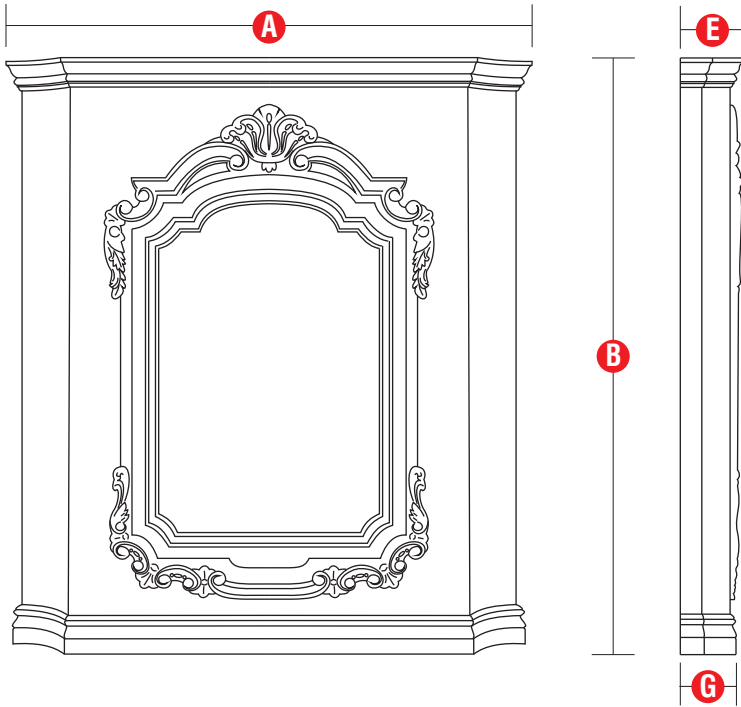

*Louis XV's
Uppermantel*

COLOR

Natural Ivory

FINISH

Glastone Pietracast

	Standard Dimensions	Custom MAX. (no minimum)	Dimensions (needed for ordering)
A - Total Width	51"	51" (cannot be changed)	~~~~~
B - Total Height	58"	42" up to 93"	
E - Shelf Depth	6 1/4"	6 1/4" (cannot be changed)	~~~~~
G - Leg Depth (toe)	5 3/4"	5 3/4" (cannot be changed)	~~~~~