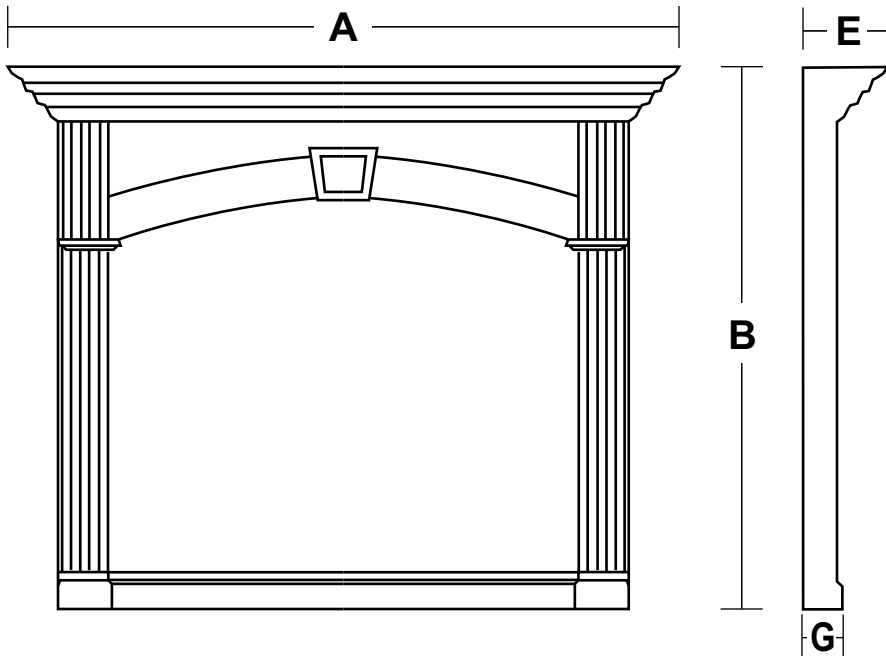

Monarch Series
ELIZABETH'S Uppermantel

COLOR	
<input type="checkbox"/> Natural	<input type="checkbox"/> Ivory
FINISH	
<input type="checkbox"/> Glastone	<input type="checkbox"/> Pietracast

Measures	Standard Dimensions	Custom MAX. (no minimum)	Measurements (needed for ordering)
A - Total Width	73"	73" (cannot be changed)	////////////////////////////////////
B - Total Height	48"	42" up to 72"	
E - Shelf Depth	9"	9" (cannot be changed)	////////////////////////////////////
G - Leg Depth (toe)	5 1/4"	5 1/4" (cannot be changed)	////////////////////////////////////