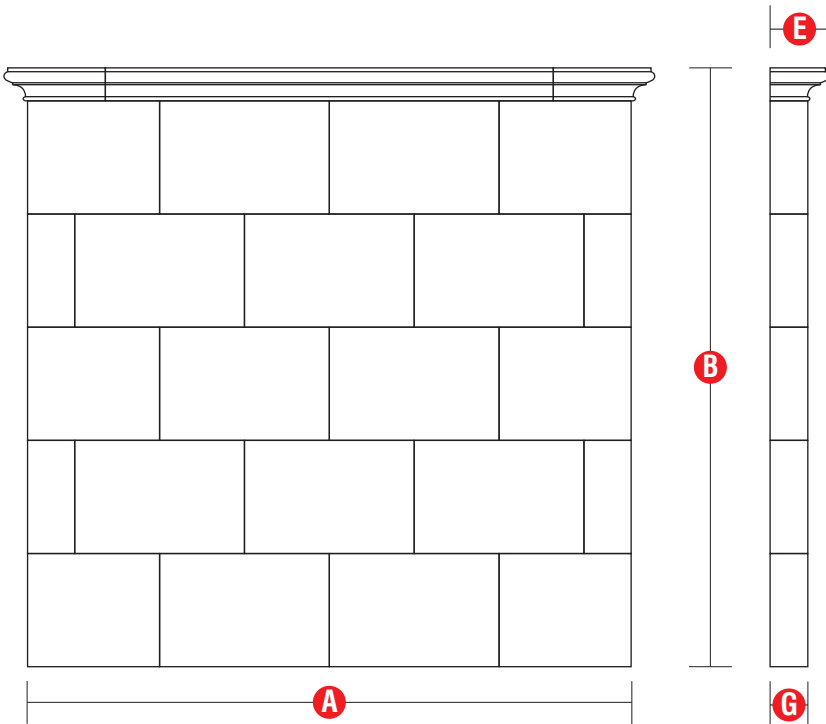

Estate Series
*Classic
Uppermantel*

COLOR

Natural Ivory

FINISH

Glastone Pietracast

	Custom MAX. (no minimum)	Dimensions (needed for ordering)
A - Total Width	up to 84"	
B - Total Height	up to 96"	
E - Shelf Depth	G + 2 1/4"	
G - Leg Depth (toe)	up to 18"	