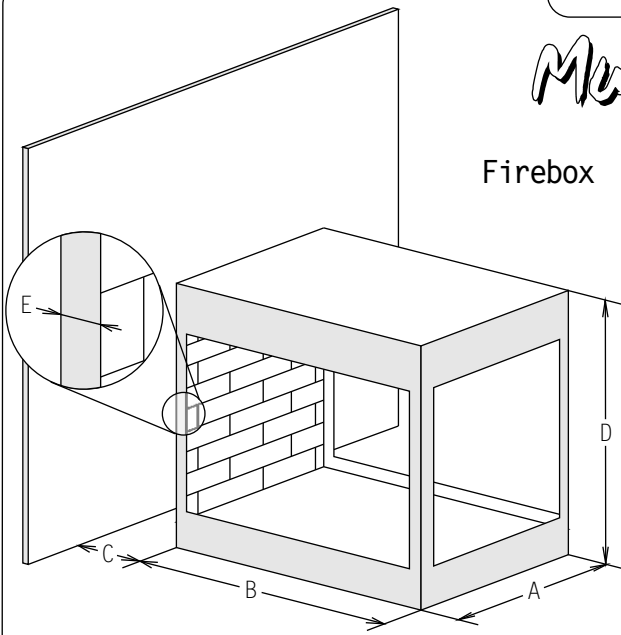

Multi-View Mantel Caps

Firebox

Brand Model

A - Total Firebox Depth
 B - Total Firebox Width
 C - Distance from firebox to wall
 D - Total Firebox Height
 E - Total Extension Trim Width

Mantel Cap Choices

or

Side Column Choices

or

Base Choices

4" height
 6" height
 8" height
 not required

Colors & Finish Choices

COLOR : Natural Ivory
 FINISH : Glastone Piereacast

Other notes

DEALER _____
 CONTACT NAME _____ PHONE _____
 PO# _____