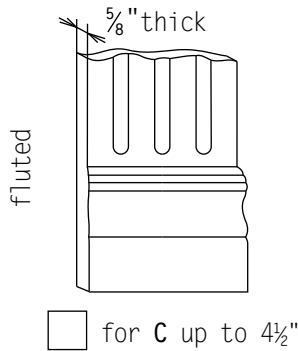

Multi-View Mantel Caps

Firebox

Brand Model

A - Total Firebox Depth
 B - Total Firebox Width
 C - Distance from firebox to wall
 D - Total Firebox Height
 E - Total Extension Trim Width

Mantel Cap Choices

or

Side Column Choices

or

Base Choices

4" height
 6" height
 8" height
 not required

Colors & Finish Choices

COLOR : Natural Ivory
 FINISH : Glastone Piereacast

Other notes

DEALER _____
 CONTACT NAME _____ PHONE _____
 PO# _____