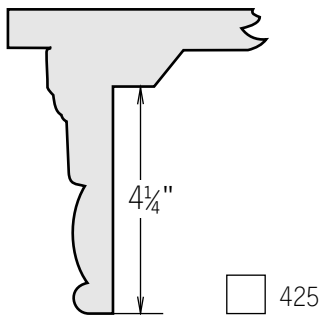

Multi-View Mantel Caps

Firebox

Brand Model

A - Total Firebox Depth
 B - Total Firebox Width
 C - Distance from firebox to wall
 D - Total Firebox Height
 E - Total Extension Trim Width

Mantel Cap Choices

or

Side Column Choices

or

Base Choices

4" height
 6" height
 8" height
 not required

Colors & Finish Choices

COLOR : Natural Ivory
 FINISH : Glastone Piereacast

Other notes

DEALER _____
 CONTACT NAME _____ PHONE _____
 PO# _____