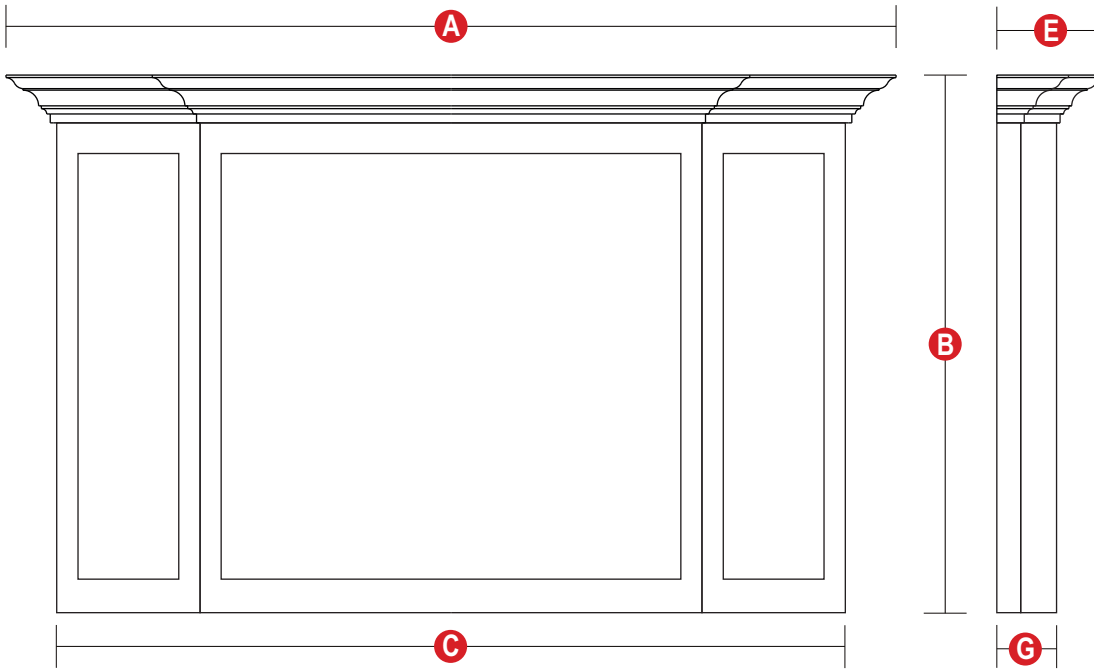

Legacy Uppermantel

DRACME
CAST STONE FIREPLACE SURROUNDS

Toll Free 877-990-8635
sales@dracme.com
www.dracme.com