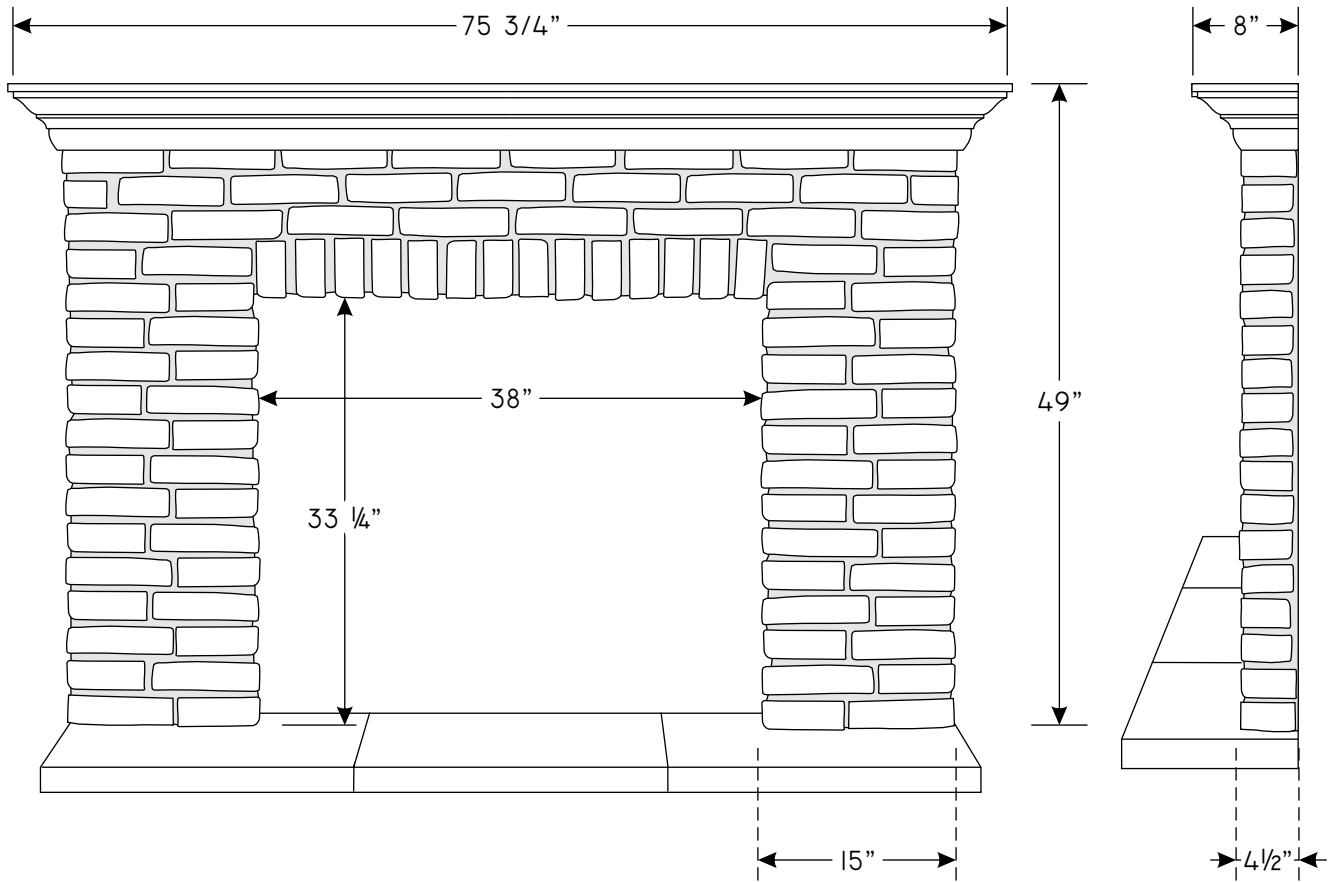

Country Series

Fox Stream ☐ #3833

DRACME
CAST STONE FIREPLACE SURROUNDS

Toll Free Phone 1-877-990-8635
Telephone 1-450-649-9525
Toll Free Fax 1-877-990-8636
Fax 1-450-649-0543
sales@dracme.com

Note : These measurements can vary slightly

Shelf Options

- ☐ 75" Oak Mantle
- ☐ 75" Maple Mantle
- ☐ Without

Stone base Options

- ☐ Base (20" x 68" x 2")
- ☐ Without

Metal filler Options

- ☐ KIT 2 x (5"x40") + 1 x (6"x46")
- ☐ Without

OTHER NOTES :

FAX THIS FORM TO
1-877-990-8636

CONTACT NAME _____ PHONE _____
COMPANY _____ FAX _____
EMAIL ADDRESS: _____ PO# _____

Please visit
www.dracme.com
to view all models
and products