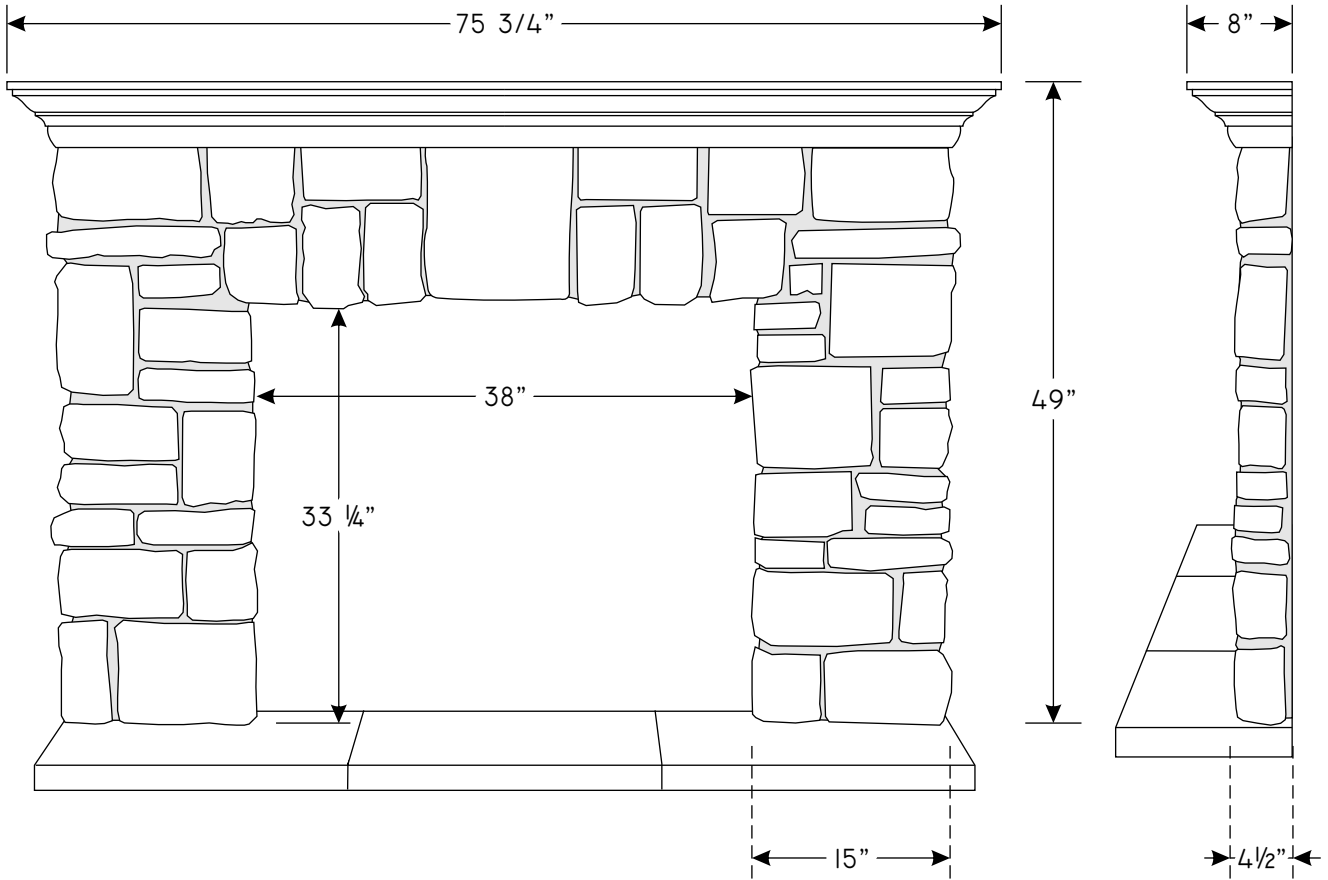

Elk Ridge ☐ #3833

DRACME
CAST STONE FIREPLACE SURROUNDS

Toll Free Phone 1-877-990-8635
Telephone 1-450-649-9525
Toll Free Fax 1-877-990-8636
Fax 1-450-649-0543
sales@dracme.com

Note : These measurements can vary slightly

Shelf Options

- ☐ 75" Oak Mantle
- ☐ 75" Maple Mantle
- ☐ Without

Stone base Options

- ☐ Base (20" x 68" x 2")
- ☐ Without

Metal filler Options

- ☐ KIT 2 x (5"x40") + 1 x (6"x46")
- ☐ Without

OTHER NOTES :

FAX THIS FORM TO
1-877-990-8636

CONTACT NAME _____ PHONE _____
COMPANY _____ FAX _____
EMAIL ADDRESS: _____ PO# _____

Please visit
www.dracme.com
to view all models
and products