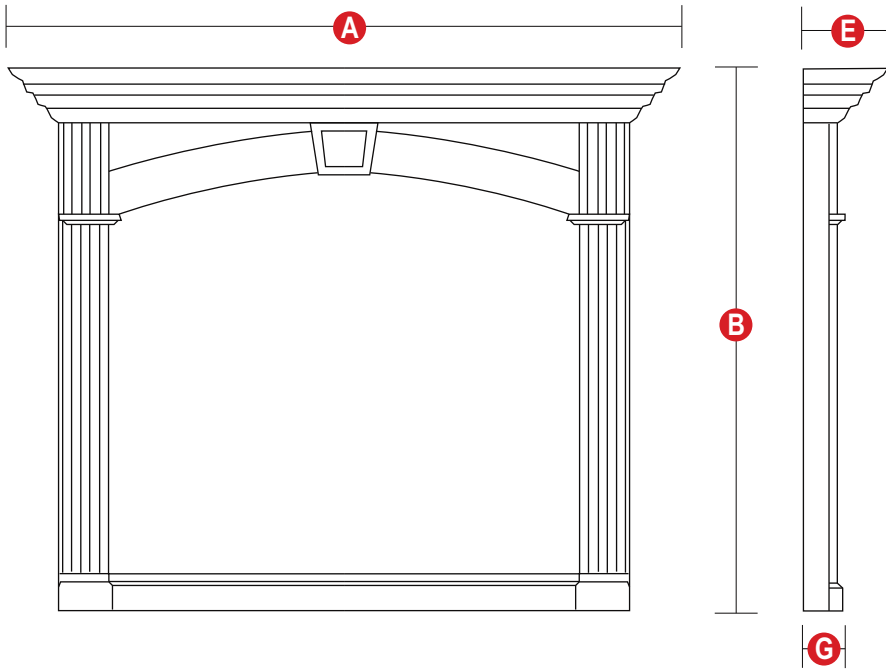

Elizabeth's Uppermantel

DRACME
CAST STONE FIREPLACE SURROUNDS

Toll Free 877-990-8635
sales@dracme.com
www.dracme.com

1. **Color & Finish Options**
2. ☐ Buff Cast Stone
   - ☐ Limestone Cast Stone
   - ☐ Natural Cast Stone
   - ☐ Taupe Cast Stone
   - ☐ Sahara Honed
   - ☐ Sahara Veined Honed

	Standard Dimensions	Custom MAX. (no minimum)	Dimensions (needed for ordering)
A - Total Width	73"	73" (cannot be changed)	~~~~~
B - Total Height	48"	42" up to 72"	
E - Shelf Depth	9"	9" (cannot be changed)	~~~~~
G - Leg Depth (toe)	5 1/4"	5 1/4" (cannot be changed)	~~~~~

Note : These measurements can vary slightly

OTHER NOTES :

FAX THIS FORM TO 1-877-990-8636	CONTACT NAME _____ PHONE _____	Please visit www.dracme.com to view all models and products
	COMPANY _____ FAX _____	
	EMAIL ADDRESS: _____ PO# _____