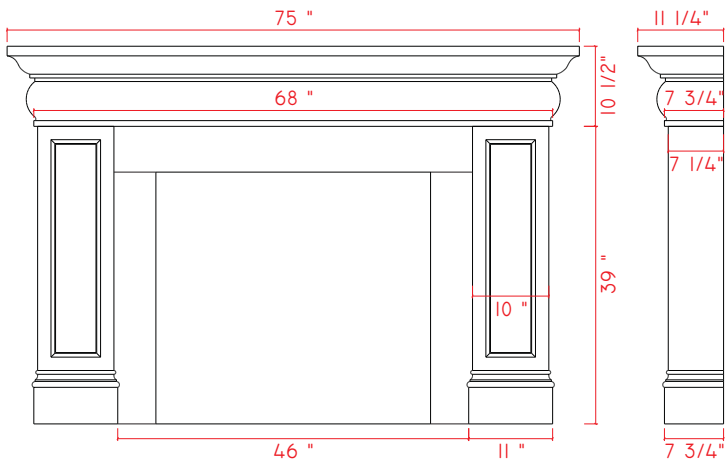

3044.410

3044.420

3044.430

3044.450

3044.470

3044.480

DRACME
CAST STONE FIREPLACE SURROUNDS

Phone 1 877 990 8635
Fax 1 877 990 8636
sales@dracme.com
www.dracme.com