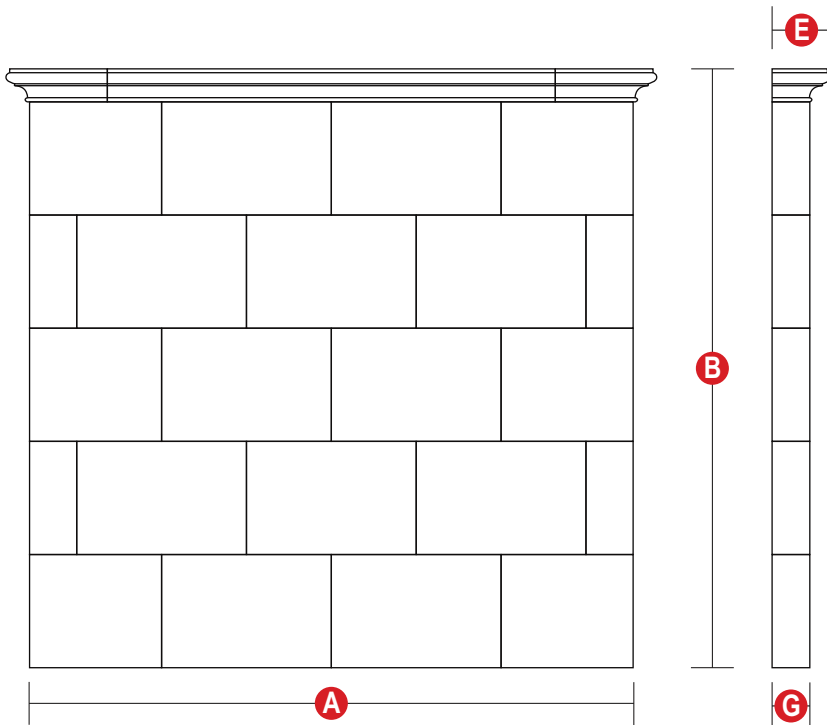

Classic Uppermantel

DRACME
CAST STONE FIREPLACE SURROUNDS

Toll Free 877-990-8635
sales@dracme.com
www.dracme.com

	Custom dimensions	Dimensions (needed for ordering)
A - Total Width	up to 84"	
B - Total Height	up to 96"	
E - Shelf Depth	G + 2 1/4"	
G - Bottom Depth (toe)	up to 18"	

Molding decoration & TV recess

None

TV 1

TV 2

M 100

M 200

M 300

FAX THIS FORM TO
1-877-990-8636