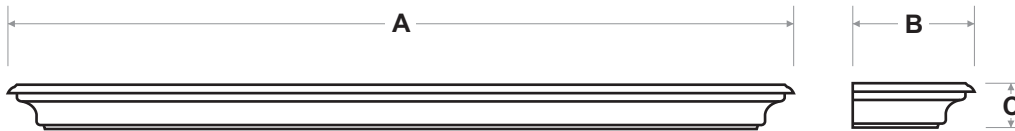

Specification Sheet

Floridian

| | Dimensions |
|-----------------------|------------------------------------|
| A Shelf width | 48-60" |
| B Shelf depth | 9" |
| C Shelf height | 3⁵/₈" |

Available colors & textures