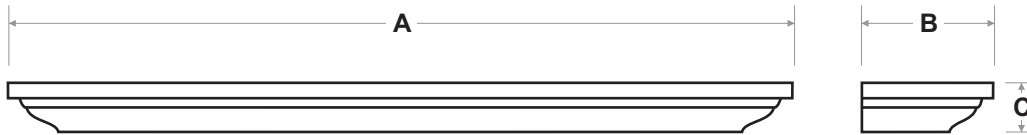

Specification Sheet

Provencial

	Dimensions
A Shelf width	48-60"
B Shelf depth	11"
C Shelf height	4½"

Available colors & textures

Natural
Pietracast

Ivory
Pietracast

Natural
Glastone

Ivory
Glastone