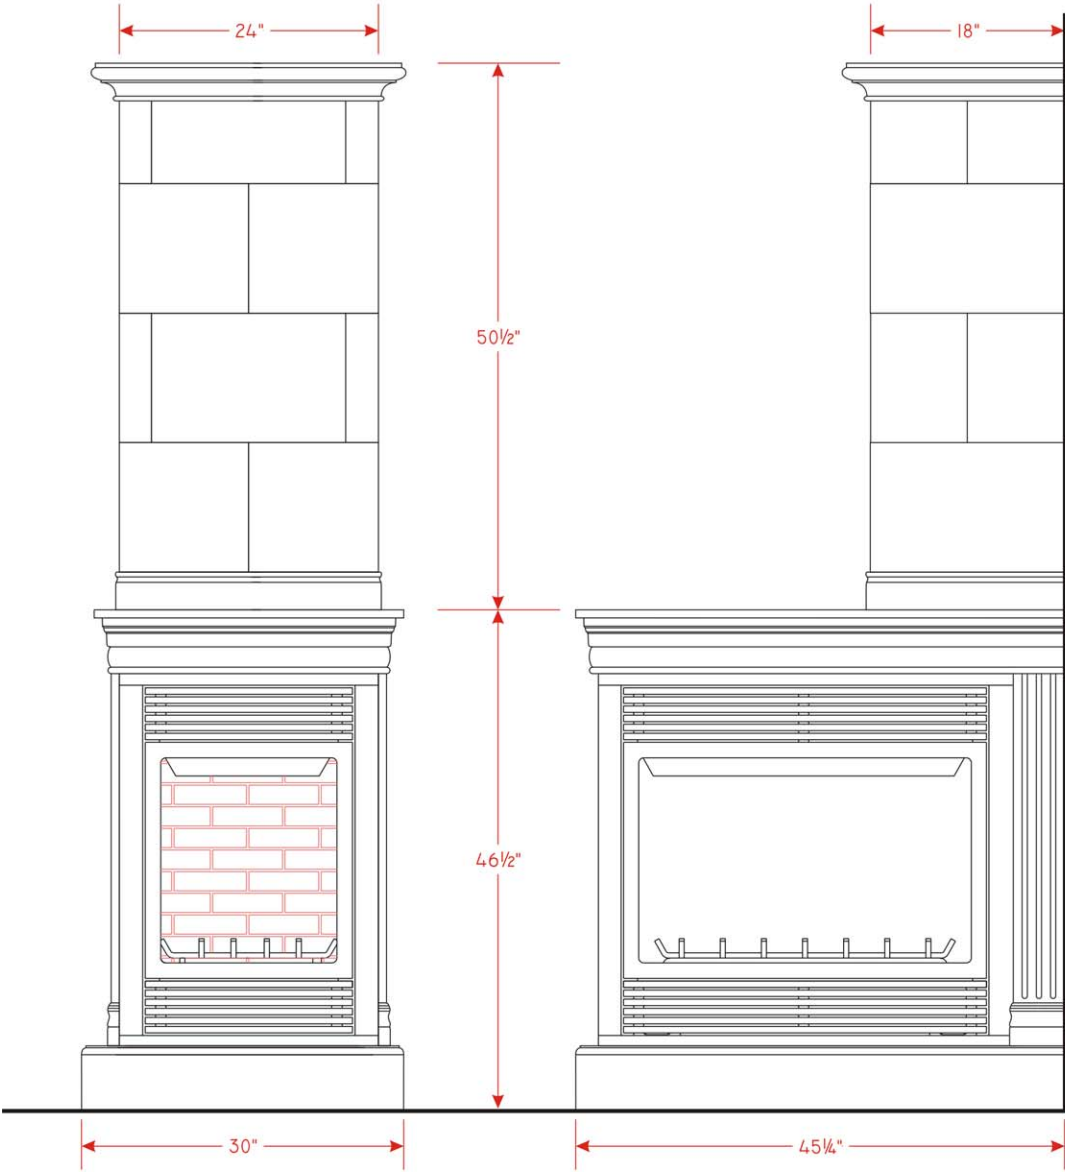

Multi-View Mantel Caps & Classic Uppermantel

"Trimont"
See-Thru Gas Fireplace